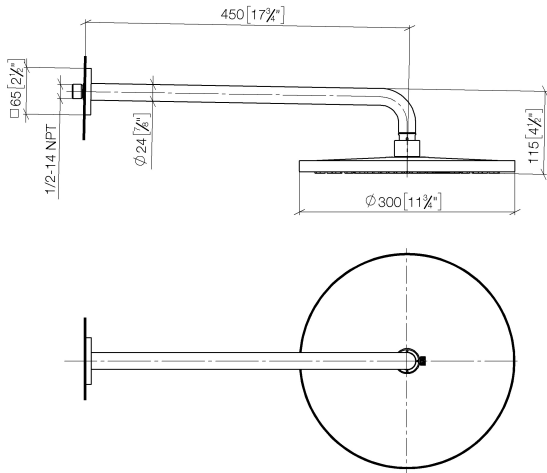

Rain shower with wall fixing FlowReduce 300 mm - Brushed Durabronz (23kt Gold)

IMO

28 678 670

- 450mm projection
- rain shower Ø 300 mm
- rain flow
- max. flow 9 l/min
- Function from: 7 l/min
- rosette 65 x 65 mm
- 1/2" connection
- with anti-scale system
- quick clearing
- This product can help a building meet the requirements of Green Building Rating Systems, e.g. LEED®, BREEAM®, DGNB

**Rain shower with wall fixing FlowReduce 300 mm - Brushed Durabronz (23kt Gold)**

IMO

28 678 670  
mm [inches]

**Flow rate chart**

**Certificates**

LGA\_29235.

Rain shower with wall fixing FlowReduce 300 mm - Brushed Durabronz (23kt Gold)

IMO

28 678 670

Spare parts list

No.	Item Number	Name	Quantity used	Delivery time
1	04 30 31 032 00 90	fixing set	1	2
2	09 17 20 120 90	holder	1	2
3	09 14 10 150 90	seal	2	2
4	09 27 67 015-28	rosette	1	20
5	90 11 03 070 00-28	pipe	1	20
6	09 23 01 075 90	insert	1	2
7	90 12 05 091 20-28	shower	1	20
8	90 30 09 069 00 90	key	1	2