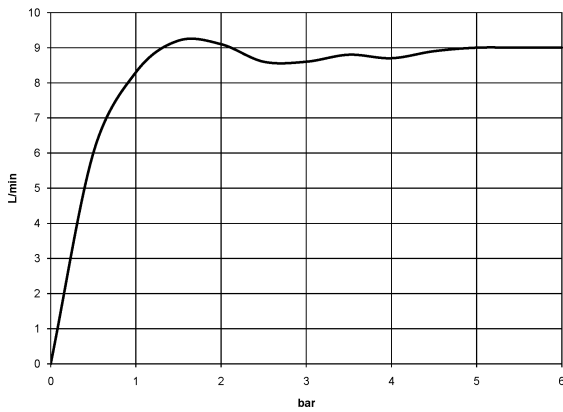

Rain shower with wall fixing FlowReduce 300 mm - Brushed Durabronz (23kt Gold)

IMO

28 678 670

- 450mm projection
- rain shower Ø 300 mm
- rain flow
- max. flow 9 l/min
- Function from: 7 l/min
- rosette 65 x 65 mm
- 1/2" connection
- with anti-scale system
- quick clearing
- This product can help a building meet the requirements of Green Building Rating Systems, e.g. LEED®, BREEAM®, DGNB

**Rain shower with wall fixing FlowReduce 300 mm - Brushed Durabronz (23kt Gold)**

IMO

28 678 670  
mm [inches]

**Flow rate chart**

**Certificates**

LGA\_29235.

Rain shower with wall fixing FlowReduce 300 mm - Brushed Durabronz (23kt Gold)