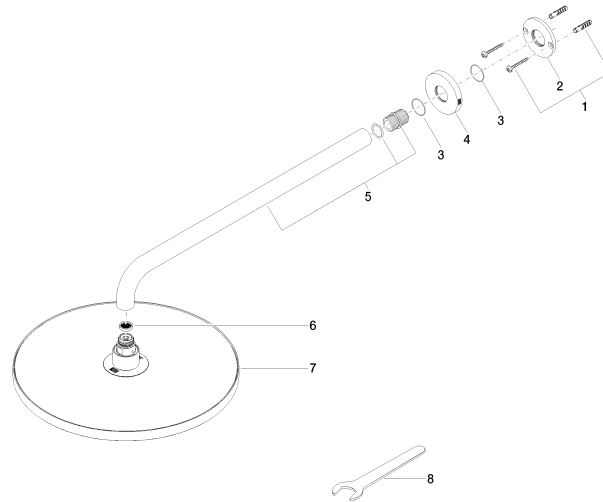

Rain shower with wall fixing FlowReduce 300 mm - Platinum

TARA

28 678 970

Fits: TARA, LISSÉ, VAIA, META

- 450mm projection
- rain shower Ø 300 mm
- PURE RAIN, max. flow rate 9 l/min (at 3 bar)
- Function from: 7 l/min
- rosette Ø 60 mm
- 1/2" connection
- with anti-scale system
- quick clearing
- WRAS
- This product can help a building meet the requirements of Green Building Rating Systems, e.g. LEED®, BREEAM®, DGNB

28 678 970

mm [inches]

Flow rate chart

Certificates

LGA_29235.

28 678 970

Parts for other finishes can be found here: [Chrome](#)

Spare parts list

No.	Item Number	Name	Quantity used	Delivery time
1	04 30 31 032 00 90	fixing set	1	2
2	09 17 20 120 90	holder	1	2
3	09 14 10 150 90	seal	2	2
4	09 27 97 015-08	rosette	1	40
5	90 11 03 070 00-08	pipe	1	40
6	09 23 01 075 90	insert	1	2
7	90 12 05 091 20-08	shower	1	40
8	90 30 09 069 00 90	key	1	2