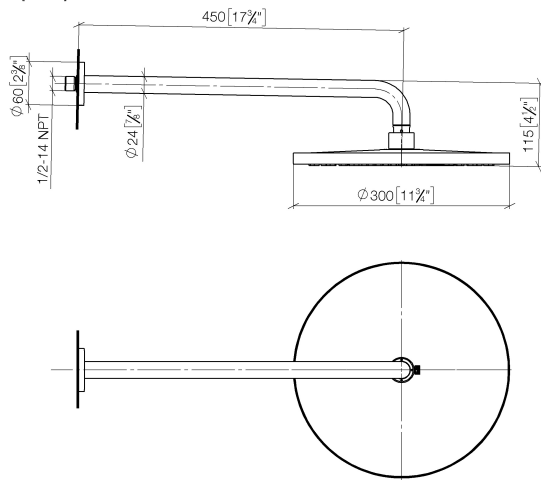

Rain shower with wall fixing FlowReduce 300 mm - Platinum

TARA

28 678 970

Fits: TARA, LISSÉ, VAIA, META

- 450mm projection
- rain shower Ø 300 mm
- PURE RAIN, max. flow rate 9 l/min (at 3 bar)
- Function from: 7 l/min
- rosette Ø 60 mm
- 1/2" connection
- with anti-scale system
- quick clearing
- WRAS
- This product can help a building meet the requirements of Green Building Rating Systems, e.g. LEED®, BREEAM®, DGNB

	Platinum	28 678 970-08
	Chrome	28 678 970-00
	Brushed Platinum	28 678 970-06
	Dark Chrome	28 678 970-19
	Light Gold	28 678 970-26
	Brushed Light Gold	28 678 970-27
	Brushed Durabronze (23kt Gold)	28 678 970-28
	Matte Black	28 678 970-33
	Brushed Bronze	28 678 970-42
	Brushed Champagne (22kt Gold)	28 678 970-46
	Champagne (22kt Gold)	28 678 970-47
	Brushed Chrome	28 678 970-93
	Brushed Dark Platinum	28 678 970-99

28 678 970

mm [inches]

Flow rate chart

Certificates

LGA_29235.

28 678 970

Parts for other finishes can be found here: [Chrome](#)

Spare parts list

No.	Item Number	Name	Quantity used	Delivery time
1	04 30 31 032 00 90	fixing set	1	2
2	09 17 20 120 90	holder	1	2
3	09 14 10 150 90	seal	2	2
4	09 27 97 015-08	rosette	1	40
5	90 11 03 070 00-08	pipe	1	40
6	09 23 01 075 90	insert	1	2
7	90 12 05 091 20-08	shower	1	40
8	90 30 09 069 00 90	key	1	2