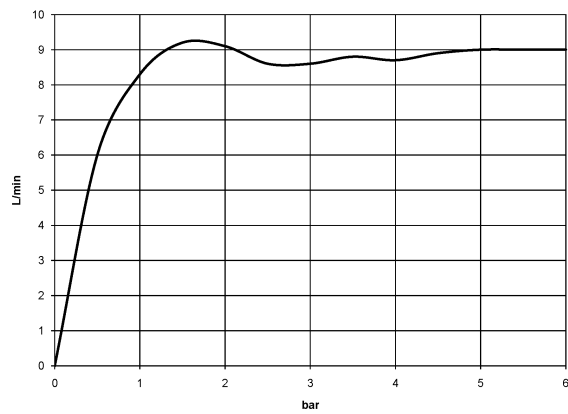

Rain shower with wall fixing FlowReduce 300 mm - Platinum

TARA

28 678 970

Fits: TARA, LISSÉ, VAIA, META

- 450mm projection
- rain shower Ø 300 mm
- PURE RAIN, max. flow rate 9 l/min (at 3 bar)
- Function from: 7 l/min
- rosette Ø 60 mm
- 1/2" connection
- with anti-scale system
- quick clearing
- WRAS
- This product can help a building meet the requirements of Green Building Rating Systems, e.g. LEED®, BREEAM®, DGNB

	Platinum	28 678 970-08
	Chrome	28 678 970-00
	Brushed Platinum	28 678 970-06
	Dark Chrome	28 678 970-19
	Light Gold	28 678 970-26
	Brushed Light Gold	28 678 970-27
	Brushed Durabronze (23kt Gold)	28 678 970-28
	Matte Black	28 678 970-33
	Brushed Bronze	28 678 970-42
	Brushed Champagne (22kt Gold)	28 678 970-46
	Champagne (22kt Gold)	28 678 970-47
	Brushed Chrome	28 678 970-93
	Brushed Dark Platinum	28 678 970-99

28 678 970

mm [inches]

Flow rate chart

Certificates

LGA_29235.

28 678 970

Parts for other finishes can be found here: [Chrome](#)

Spare parts list