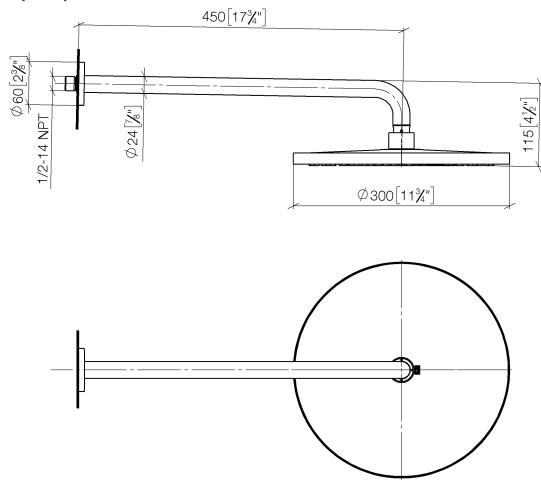

28 678 970

Fits: TARA, LISSÉ, VAIA, META

- 450mm projection
- rain shower Ø 300 mm
- PURE RAIN, max. flow rate 9 l/min (at 3 bar)
- Function from: 7 l/min
- rosette Ø 60 mm
- 1/2" connection
- with anti-scale system
- quick clearing
- WRAS
- This product can help a building meet the requirements of Green Building Rating Systems, e.g. LEED®, BREEAM®, DGNB

	Light Gold	28 678 970-26
	Chrome	28 678 970-00
	Brushed Platinum	28 678 970-06
	Platinum	28 678 970-08
	Dark Chrome	28 678 970-19
	Brushed Light Gold	28 678 970-27
	Brushed Durabronze (23kt Gold)	28 678 970-28
	Matte Black	28 678 970-33
	Brushed Bronze	28 678 970-42
	Brushed Champagne (22kt Gold)	28 678 970-46
	Champagne (22kt Gold)	28 678 970-47
	Brushed Chrome	28 678 970-93
	Brushed Dark Platinum	28 678 970-99

28 678 970

mm [inches]

Flow rate chart

Certificates

LGA\_29235.

28 678 970

Parts for other  
finishes can be found  
here: [Chrome](#)