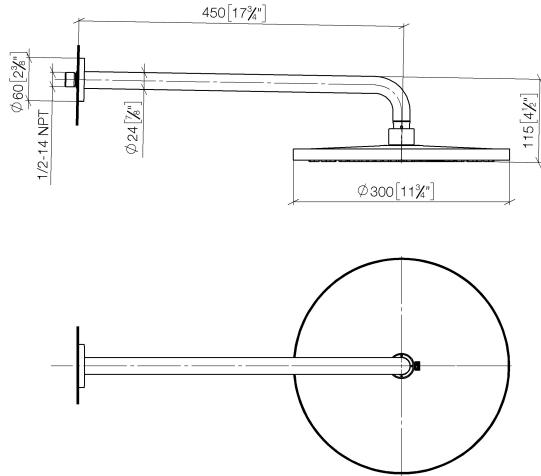

28 678 970

Fits: TARA, LISSÉ, VAIA, META

- 450mm projection
- rain shower Ø 300 mm
- PURE RAIN, max. flow rate 9 l/min (at 3 bar)
- Function from: 7 l/min
- rosette Ø 60 mm
- 1/2" connection
- with anti-scale system
- quick clearing
- WRAS
- This product can help a building meet the requirements of Green Building Rating Systems, e.g. LEED®, BREEAM®, DGNB

	Brushed Light Gold	28 678 970-27
	Chrome	28 678 970-00
	Brushed Platinum	28 678 970-06
	Platinum	28 678 970-08
	Dark Chrome	28 678 970-19
	Light Gold	28 678 970-26
	Brushed Durabronze (23kt Gold)	28 678 970-28
	Matte Black	28 678 970-33
	Brushed Bronze	28 678 970-42
	Brushed Champagne (22kt Gold)	28 678 970-46
	Champagne (22kt Gold)	28 678 970-47
	Brushed Chrome	28 678 970-93
	Brushed Dark Platinum	28 678 970-99

28 678 970

mm [inches]

Flow rate chart

Certificates

LGA\_29235.

28 678 970

Parts for other  
finishes can be found  
here: [Chrome](#)