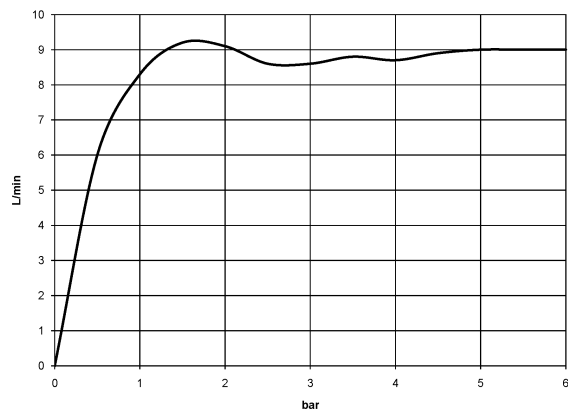

Rain shower with wall fixing FlowReduce 300 mm - Brushed Durabronze (23kt Gold)

TARA

28 678 970

- 450mm projection
- rain shower Ø 300 mm
- PURE RAIN, max. flow rate 9 l/min (at 3 bar)
- Function from: 7 l/min
- rosette Ø 60 mm
- 1/2" connection
- with anti-scale system
- quick clearing
- WRAS
- This product can help a building meet the requirements of Green Building Rating Systems, e.g. LEED®, BREEAM®, DGNB

Fits: TARA, LISSÉ, VAIA, META

	Brushed Durabronze (23kt Gold)	28 678 970-28
	Chrome	28 678 970-00
	Brushed Platinum	28 678 970-06
	Platinum	28 678 970-08
	Dark Chrome	28 678 970-19
	Light Gold	28 678 970-26
	Brushed Light Gold	28 678 970-27
	Matte Black	28 678 970-33
	Brushed Bronze	28 678 970-42
	Brushed Champagne (22kt Gold)	28 678 970-46
	Champagne (22kt Gold)	28 678 970-47
	Brushed Chrome	28 678 970-93
	Brushed Dark Platinum	28 678 970-99

Rain shower with wall fixing FlowReduce 300 mm - Brushed Durabronz (23kt Gold)

TARA

28 678 970
mm [inches]

Flow rate chart

Certificates

LGA_29235.

28 678 970
Parts for other finishes can be found here: Chrome