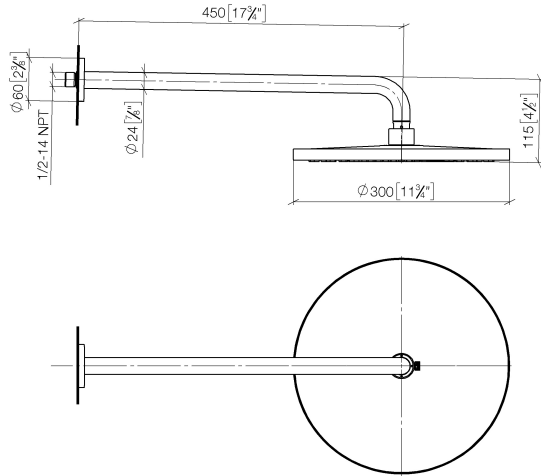

Rain shower with wall fixing FlowReduce 300 mm - Brushed Durabronze (23kt Gold)

TARA

28 678 970

- 450mm projection
- rain shower Ø 300 mm
- PURE RAIN, max. flow rate 9 l/min (at 3 bar)
- Function from: 7 l/min
- rosette Ø 60 mm
- 1/2" connection
- with anti-scale system
- quick clearing
- WRAS
- This product can help a building meet the requirements of Green Building Rating Systems, e.g. LEED®, BREEAM®, DGNB

Fits: TARA, LISSÉ, VAIA, META

	Brushed Durabronze (23kt Gold)	28 678 970-28
	Chrome	28 678 970-00
	Brushed Platinum	28 678 970-06
	Platinum	28 678 970-08
	Dark Chrome	28 678 970-19
	Light Gold	28 678 970-26
	Brushed Light Gold	28 678 970-27
	Matte Black	28 678 970-33
	Brushed Bronze	28 678 970-42
	Brushed Champagne (22kt Gold)	28 678 970-46
	Champagne (22kt Gold)	28 678 970-47
	Brushed Chrome	28 678 970-93
	Brushed Dark Platinum	28 678 970-99

Rain shower with wall fixing FlowReduce 300 mm - Brushed Durabronz (23kt Gold)

TARA

28 678 970
mm [inches]

Flow rate chart

Certificates

LGA_29235.

28 678 970
Parts for other finishes can be found here: Chrome

Spare parts list

No.	Item Number	Name	Quantity used	Delivery time
1	04 30 31 032 00 90	fixing set	1	2
2	09 17 20 120 90	holder	1	2
3	09 14 10 150 90	seal	2	2
4	09 27 97 015-28	rosette	1	20
5	90 11 03 070 00-28	pipe	1	20
6	09 23 01 075 90	insert	1	2
7	90 12 05 091 20-28	shower	1	20
8	90 30 09 069 00 90	key	1	2