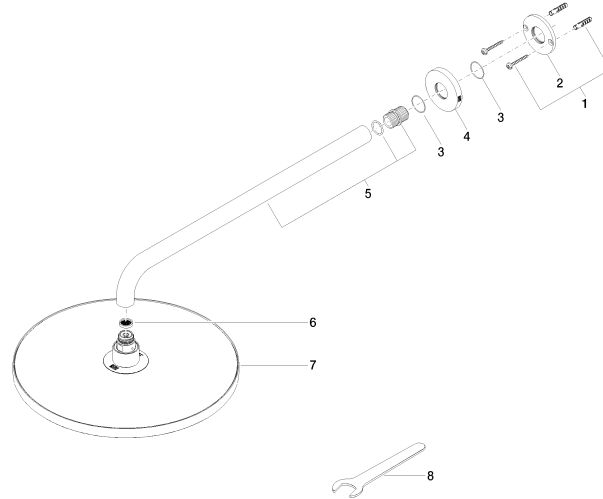

Rain shower with wall fixing FlowReduce 300 mm - Brushed Durabronze (23kt Gold)

TARA

28 678 970

- 450mm projection
- rain shower Ø 300 mm
- PURE RAIN, max. flow rate 9 l/min (at 3 bar)
- Function from: 7 l/min
- rosette Ø 60 mm
- 1/2" connection
- with anti-scale system
- quick clearing
- WRAS
- This product can help a building meet the requirements of Green Building Rating Systems, e.g. LEED®, BREEAM®, DGNB

Fits: TARA, LISSÉ, VAIA, META

	Brushed Durabronze (23kt Gold)	28 678 970-28
	Chrome	28 678 970-00
	Brushed Platinum	28 678 970-06
	Platinum	28 678 970-08
	Dark Chrome	28 678 970-19
	Light Gold	28 678 970-26
	Brushed Light Gold	28 678 970-27
	Matte Black	28 678 970-33
	Brushed Bronze	28 678 970-42
	Brushed Champagne (22kt Gold)	28 678 970-46
	Champagne (22kt Gold)	28 678 970-47
	Brushed Chrome	28 678 970-93
	Brushed Dark Platinum	28 678 970-99

Rain shower with wall fixing FlowReduce 300 mm - Brushed Durabronz (23kt Gold)

TARA

28 678 970
mm [inches]

Flow rate chart

Certificates

LGA_29235.

28 678 970
Parts for other finishes can be found here: Chrome

Spare parts list

No.	Item Number	Name	Quantity used	Delivery time
1	04 30 31 032 00 90	fixing set	1	2
2	09 17 20 120 90	holder	1	2
3	09 14 10 150 90	seal	2	2
4	09 27 97 015-28	rosette	1	20
5	90 11 03 070 00-28	pipe	1	20
6	09 23 01 075 90	insert	1	2
7	90 12 05 091 20-28	shower	1	20
8	90 30 09 069 00 90	key	1	2