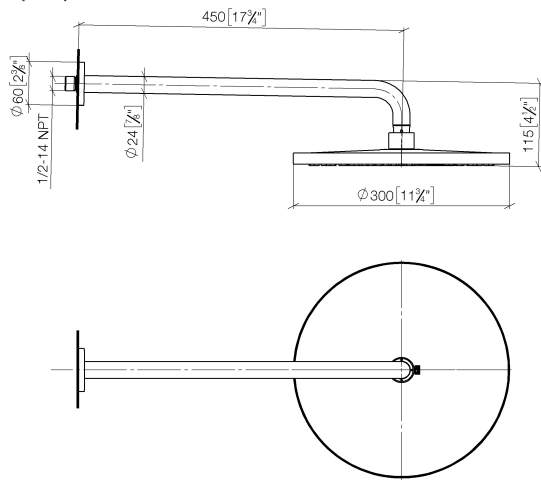

28 678 970

Fits: TARA, LISSÉ, VAIA, META

- 450mm projection
- rain shower Ø 300 mm
- PURE RAIN, max. flow rate 9 l/min (at 3 bar)
- Function from: 7 l/min
- rosette Ø 60 mm
- 1/2" connection
- with anti-scale system
- quick clearing
- WRAS
- This product can help a building meet the requirements of Green Building Rating Systems, e.g. LEED®, BREEAM®, DGNB

	Matte Black	28 678 970-33
	Chrome	28 678 970-00
	Brushed Platinum	28 678 970-06
	Platinum	28 678 970-08
	Dark Chrome	28 678 970-19
	Light Gold	28 678 970-26
	Brushed Light Gold	28 678 970-27
	Brushed Durabronze (23kt Gold)	28 678 970-28
	Brushed Bronze	28 678 970-42
	Brushed Champagne (22kt Gold)	28 678 970-46
	Champagne (22kt Gold)	28 678 970-47
	Brushed Chrome	28 678 970-93
	Brushed Dark Platinum	28 678 970-99

28 678 970

mm [inches]

Flow rate chart

Certificates

LGA_29235.

28 678 970

Parts for other finishes can be found here: [Chrome](#)

Spare parts list

No.	Item Number	Name	Quantity used	Delivery time
1	04 30 31 032 00 90	fixing set	1	2
2	09 17 20 120 90	holder	1	2
3	09 14 10 150 90	seal	2	2
4	09 27 97 015-33	rosette	1	30
5	90 11 03 070 00-33	pipe	1	30
6	09 23 01 075 90	insert	1	2
7	90 12 05 091 20-33	shower	1	30
8	90 30 09 069 00 90	key	1	2