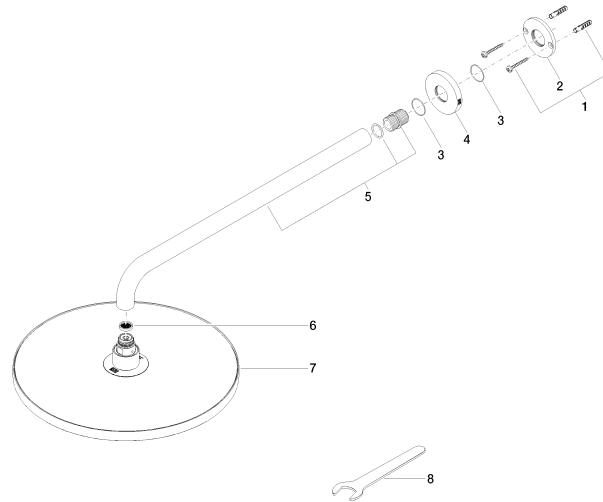

28 678 970

Fits: TARA, LISSÉ, VAIA, META

- 450mm projection
- rain shower Ø 300 mm
- PURE RAIN, max. flow rate 9 l/min (at 3 bar)
- Function from: 7 l/min
- rosette Ø 60 mm
- 1/2" connection
- with anti-scale system
- quick clearing
- WRAS
- This product can help a building meet the requirements of Green Building Rating Systems, e.g. LEED®, BREEAM®, DGNB

28 678 970

mm [inches]

Flow rate chart

Certificates

LGA_29235.

28 678 970

Parts for other finishes can be found here: [Chrome](#)

Spare parts list

No.	Item Number	Name	Quantity used	Delivery time
1	04 30 31 032 00 90	fixing set	1	2
2	09 17 20 120 90	holder	1	2
3	09 14 10 150 90	seal	2	2
4	09 27 97 015-33	rosette	1	30
5	90 11 03 070 00-33	pipe	1	30
6	09 23 01 075 90	insert	1	2
7	90 12 05 091 20-33	shower	1	30
8	90 30 09 069 00 90	key	1	2