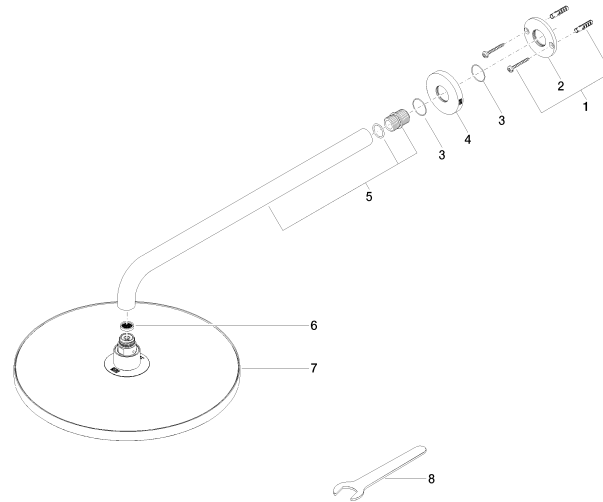

28 678 970

Fits: TARA, LISSÉ, VAIA, META

- 450mm projection
- rain shower Ø 300 mm
- PURE RAIN, max. flow rate 9 l/min (at 3 bar)
- Function from: 7 l/min
- rosette Ø 60 mm
- 1/2" connection
- with anti-scale system
- quick clearing
- WRAS
- This product can help a building meet the requirements of Green Building Rating Systems, e.g. LEED®, BREEAM®, DGNB

28 678 970

mm [inches]

Flow rate chart

Certificates

LGA_29235.

28 678 970

Parts for other finishes can be found here: [Chrome](#)

Spare parts list

No.	Item Number	Name	Quantity used	Delivery time
1	04 30 31 032 00 90	fixing set	1	2
2	09 17 20 120 90	holder	1	2
3	09 14 10 150 90	seal	2	2
4	09 27 97 015-99	rosette	1	30
5	90 11 03 070 00-99	pipe	1	30
6	09 23 01 075 90	insert	1	2
7	90 12 05 091 20-99	shower	1	30
8	90 30 09 069 00 90	key	1	2