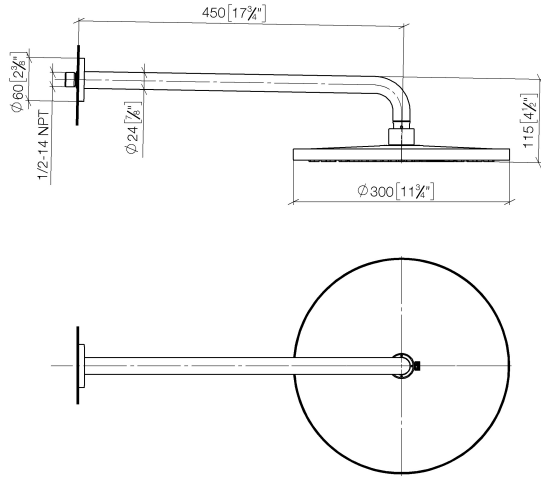

Rain shower with wall fixing 300 mm - Dark Chrome

TARA

28 679 970

- 450mm projection
- rain shower Ø 300 mm
- PURE RAIN, max. flow rate 14 l/min (at 3 bar)
- Function from: 10 l/min
- rosette Ø 60 mm
- 1/2" connection
- with anti-scale system
- quick clearing
- WRAS 1707033

Fits: TARA, LISSÉ, VAIA, META

	Dark Chrome	28 679 970-19
	Chrome	28 679 970-00
	Brushed Platinum	28 679 970-06
	Platinum	28 679 970-08
	Light Gold	28 679 970-26
	Brushed Light Gold	28 679 970-27
	Brushed Durabrass (23kt Gold)	28 679 970-28
	Matte Black	28 679 970-33
	Brushed Bronze	28 679 970-42
	Brushed Champagne (22kt Gold)	28 679 970-46
	Champagne (22kt Gold)	28 679 970-47
	Brushed Chrome	28 679 970-93
	Brushed Dark Platinum	28 679 970-99

Recommended miscellaneous

- Concealed wall elbow -** 35 085 970 90
- max. recess depth 163 mm
 - min. recess depth 90 mm

28 679 970

mm [inches]

Flow rate chart

Certificates

WRAS_2212012.

DVGW_DW-
6517DN0118.