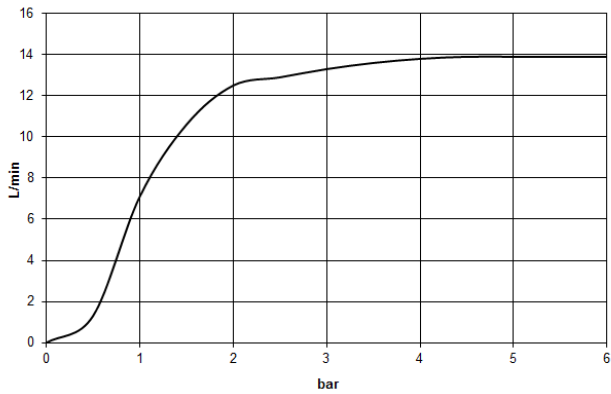

Rain shower with wall fixing 300 mm - Dark Chrome

TARA

28 679 970

- 450mm projection
- rain shower Ø 300 mm
- PURE RAIN, max. flow rate 14 l/min (at 3 bar)
- Function from: 10 l/min
- rosette Ø 60 mm
- 1/2" connection
- with anti-scale system
- quick clearing
- WRAS 1707033

Recommended miscellaneous

- Concealed wall elbow -** 35 085 970 90
- max. recess depth 163 mm
 - min. recess depth 90 mm

28 679 970

mm [inches]

Flow rate chart

Certificates

WRAS_2212012.

DVGW_DW-
6517DN0118.