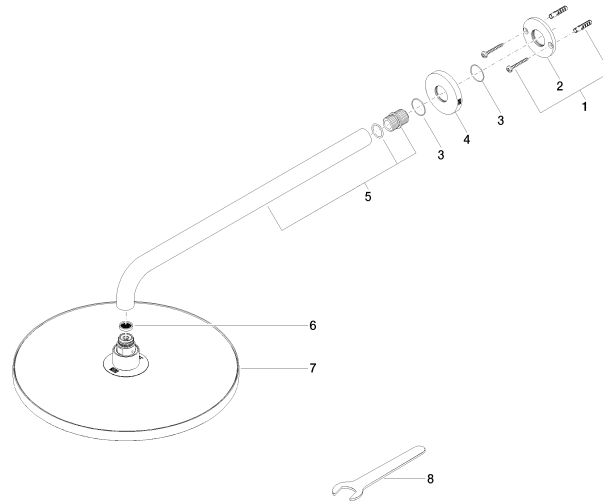

## Rain shower with wall fixing 300 mm - Light Gold

TARA

28 679 970

- 450mm projection
- rain shower Ø 300 mm
- PURE RAIN, max. flow rate 14 l/min (at 3 bar)
- Function from: 10 l/min
- rosette Ø 60 mm
- 1/2" connection
- with anti-scale system
- quick clearing
- WRAS

Fits: TARA, LISSÉ, VAIA, META

	Light Gold	28 679 970-26
	Chrome	28 679 970-00
	Brushed Platinum	28 679 970-06
	Platinum	28 679 970-08
	Dark Chrome	28 679 970-19
	Brushed Light Gold	28 679 970-27
	Brushed Durabrass (23kt Gold)	28 679 970-28
	Matte Black	28 679 970-33
	Brushed Bronze	28 679 970-42
	Brushed Champagne (22kt Gold)	28 679 970-46
	Champagne (22kt Gold)	28 679 970-47
	Brushed Chrome	28 679 970-93
	Brushed Dark Platinum	28 679 970-99

### Recommended miscellaneous

- Concealed wall elbow -** 35 085 970 90
- min. recess depth 90 mm
  - max. recess depth 163 mm

28 679 970

mm [inches]

Flow rate chart

Certificates

WRAS\_2212012.      DVGW\_DW-      LGA\_29235.  
6517DN0118.

### Spare parts list

No.	Item Number	Name	Quantity used	Delivery time
1	04 30 31 032 00 90	fixing set	1	2
2	09 17 20 120 90	holder	1	2
3	09 14 10 150 90	seal	2	2
4	09 27 97 015-26	rosette	1	60
5	90 11 03 070 00-26	pipe	1	30
6	09 23 01 075 90	insert	1	2
7	04 12 05 091 00-26	shower	1	60
8	90 30 09 069 00 90	key	1	2