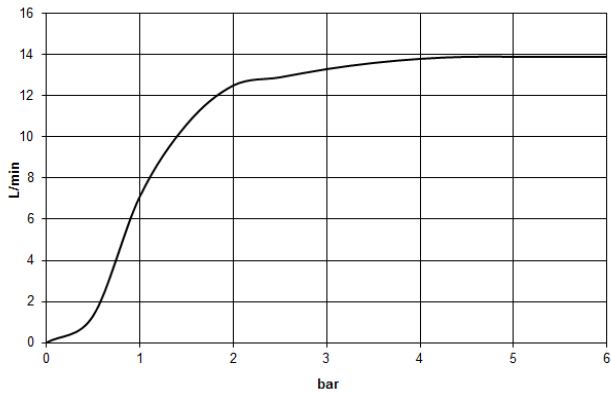

Rain shower with wall fixing 300 mm - Brushed Light Gold

TARA

28 679 970

- 450mm projection
- rain shower Ø 300 mm
- PURE RAIN, max. flow rate 14 l/min (at 3 bar)
- Function from: 10 l/min
- rosette Ø 60 mm
- 1/2" connection
- with anti-scale system
- quick clearing
- WRAS

Recommended miscellaneous

- Concealed wall elbow -** 35 085 970 90
- min. recess depth 90 mm
 - max. recess depth 163 mm

28 679 970

mm [inches]

Flow rate chart

Certificates

WRAS_2212012.

DVGW_DW-
6517DN0118.