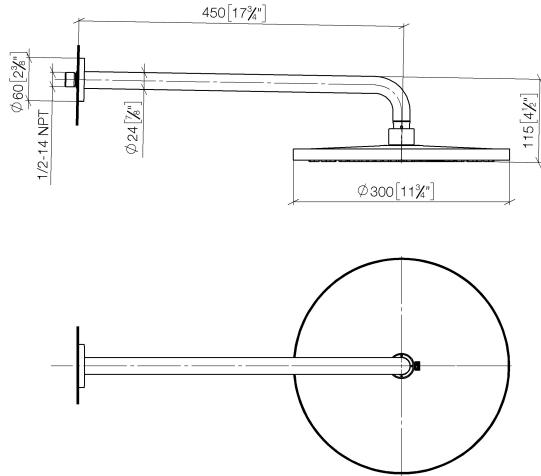

Rain shower with wall fixing 300 mm - Brushed Light Gold

TARA

28 679 970

- 450mm projection
- rain shower Ø 300 mm
- PURE RAIN, max. flow rate 14 l/min (at 3 bar)
- Function from: 10 l/min
- rosette Ø 60 mm
- 1/2" connection
- with anti-scale system
- quick clearing
- WRAS

Fits: TARA, LISSÉ, VAIA, META

	Brushed Light Gold	28 679 970-27
	Chrome	28 679 970-00
	Brushed Platinum	28 679 970-06
	Platinum	28 679 970-08
	Dark Chrome	28 679 970-19
	Light Gold	28 679 970-26
	Brushed Durabronze (23kt Gold)	28 679 970-28
	Matte Black	28 679 970-33
	Brushed Bronze	28 679 970-42
	Brushed Champagne (22kt Gold)	28 679 970-46
	Champagne (22kt Gold)	28 679 970-47
	Brushed Chrome	28 679 970-93
	Brushed Dark Platinum	28 679 970-99

Recommended miscellaneous

- Concealed wall elbow -** 35 085 970 90
- min. recess depth 90 mm
 - max. recess depth 163 mm

28 679 970

mm [inches]

Flow rate chart

Certificates

WRAS_2212012.

DVGW_DW-
6517DN0118.

LGA_29235.

28 679 970

Spare parts list

No.	Item Number	Name	Quantity used	Delivery time
1	04 30 31 032 00 90	fixing set	1	2
2	09 17 20 120 90	holder	1	2
3	09 14 10 150 90	seal	2	2
4	09 27 97 015-27	rosette	1	60
5	90 11 03 070 00-27	pipe	1	30
6	09 23 01 075 90	insert	1	2
7	04 12 05 091 00-27	shower	1	60
8	90 30 09 069 00 90	key	1	2