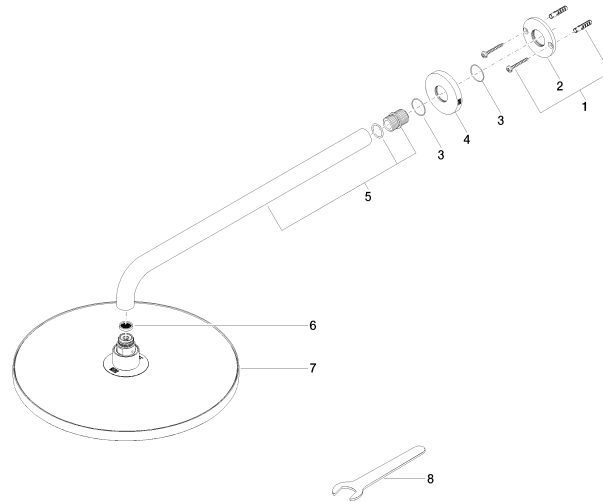

Rain shower with wall fixing 300 mm - Brushed Light Gold

TARA

28 679 970

- 450mm projection
- rain shower Ø 300 mm
- PURE RAIN, max. flow rate 14 l/min (at 3 bar)
- Function from: 10 l/min
- rosette Ø 60 mm
- 1/2" connection
- with anti-scale system
- quick clearing
- WRAS

Fits: TARA, LISSÉ, VAIA, META

	Brushed Light Gold	28 679 970-27
	Chrome	28 679 970-00
	Brushed Platinum	28 679 970-06
	Platinum	28 679 970-08
	Dark Chrome	28 679 970-19
	Light Gold	28 679 970-26
	Brushed Durabronze (23kt Gold)	28 679 970-28
	Matte Black	28 679 970-33
	Brushed Bronze	28 679 970-42
	Brushed Champagne (22kt Gold)	28 679 970-46
	Champagne (22kt Gold)	28 679 970-47
	Brushed Chrome	28 679 970-93
	Brushed Dark Platinum	28 679 970-99

Recommended miscellaneous

- Concealed wall elbow -** 35 085 970 90
- min. recess depth 90 mm
 - max. recess depth 163 mm

28 679 970

mm [inches]

Flow rate chart

Certificates

WRAS_2212012.

DVGW_DW-
6517DN0118.

LGA_29235.

28 679 970

Spare parts list

No.	Item Number	Name	Quantity used	Delivery time
1	04 30 31 032 00 90	fixing set	1	2
2	09 17 20 120 90	holder	1	2
3	09 14 10 150 90	seal	2	2
4	09 27 97 015-27	rosette	1	60
5	90 11 03 070 00-27	pipe	1	30
6	09 23 01 075 90	insert	1	2
7	04 12 05 091 00-27	shower	1	60
8	90 30 09 069 00 90	key	1	2