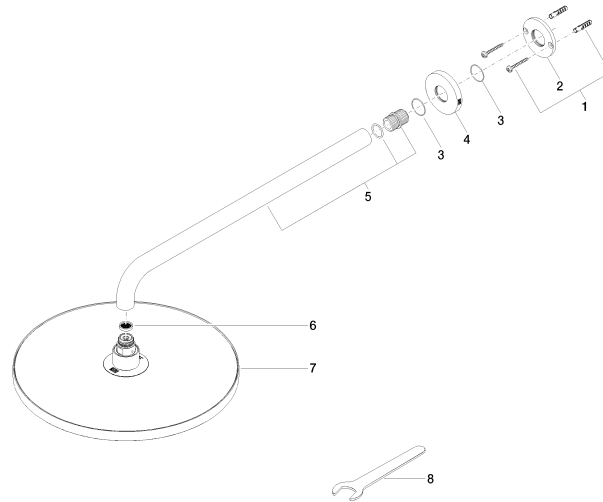

Rain shower with wall fixing 300 mm - Brushed Durabronze (23kt Gold)

TARA

28 679 970

- 450mm projection
- rain shower Ø 300 mm
- PURE RAIN, max. flow rate 14 l/min (at 3 bar)
- Function from: 10 l/min
- rosette Ø 60 mm
- 1/2" connection
- with anti-scale system
- quick clearing
- WRAS 1707033

Fits: TARA, LISSÉ, VAIA, META

	Brushed Durabronze (23kt Gold)	28 679 970-28
	Chrome	28 679 970-00
	Brushed Platinum	28 679 970-06
	Platinum	28 679 970-08
	Dark Chrome	28 679 970-19
	Light Gold	28 679 970-26
	Brushed Light Gold	28 679 970-27
	Matte Black	28 679 970-33
	Brushed Bronze	28 679 970-42
	Brushed Champagne (22kt Gold)	28 679 970-46
	Champagne (22kt Gold)	28 679 970-47
	Brushed Chrome	28 679 970-93
	Brushed Dark Platinum	28 679 970-99

Recommended miscellaneous

Concealed wall elbow -

- max. recess depth 163 mm
- min. recess depth 90 mm

35 085 970 90

28 679 970

mm [inches]

Flow rate chart

Certificates

WRAS_2212012. DVGW_DW- LGA_29235.
6517DN0118.

28 679 970

Spare parts list

No.	Item Number	Name	Quantity used	Delivery time
1	04 30 31 032 00 90	fixing set	1	2
2	09 17 20 120 90	holder	1	2
3	09 14 10 150 90	seal	2	2
4	09 27 97 015-28	rosette	1	20
5	90 11 03 070 00-28	pipe	1	20
6	09 23 01 075 90	insert	1	2
7	04 12 05 091 00-28	shower	1	20
8	90 30 09 069 00 90	key	1	2