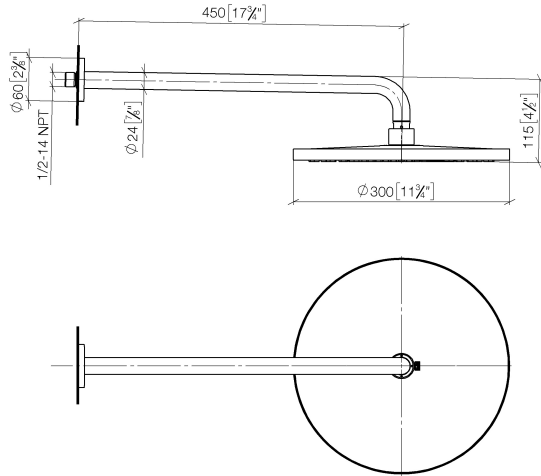

Rain shower with wall fixing 300 mm - Brushed Durabronze (23kt Gold)

TARA

28 679 970

- 450mm projection
- rain shower Ø 300 mm
- PURE RAIN, max. flow rate 14 l/min (at 3 bar)
- Function from: 10 l/min
- rosette Ø 60 mm
- 1/2" connection
- with anti-scale system
- quick clearing
- WRAS 1707033

Fits: TARA, LISSÉ, VAIA, META

	Brushed Durabronze (23kt Gold)	28 679 970-28
	Chrome	28 679 970-00
	Brushed Platinum	28 679 970-06
	Platinum	28 679 970-08
	Dark Chrome	28 679 970-19
	Light Gold	28 679 970-26
	Brushed Light Gold	28 679 970-27
	Matte Black	28 679 970-33
	Brushed Bronze	28 679 970-42
	Brushed Champagne (22kt Gold)	28 679 970-46
	Champagne (22kt Gold)	28 679 970-47
	Brushed Chrome	28 679 970-93
	Brushed Dark Platinum	28 679 970-99

Recommended miscellaneous

Concealed wall elbow -

- max. recess depth 163 mm
- min. recess depth 90 mm

35 085 970 90

28 679 970

mm [inches]

Flow rate chart

Certificates

WRAS_2212012. DVGW_DW- LGA_29235.
6517DN0118.

28 679 970

Spare parts list

No.	Item Number	Name	Quantity used	Delivery time
1	04 30 31 032 00 90	fixing set	1	2
2	09 17 20 120 90	holder	1	2
3	09 14 10 150 90	seal	2	2
4	09 27 97 015-28	rosette	1	20
5	90 11 03 070 00-28	pipe	1	20
6	09 23 01 075 90	insert	1	2
7	04 12 05 091 00-28	shower	1	20
8	90 30 09 069 00 90	key	1	2