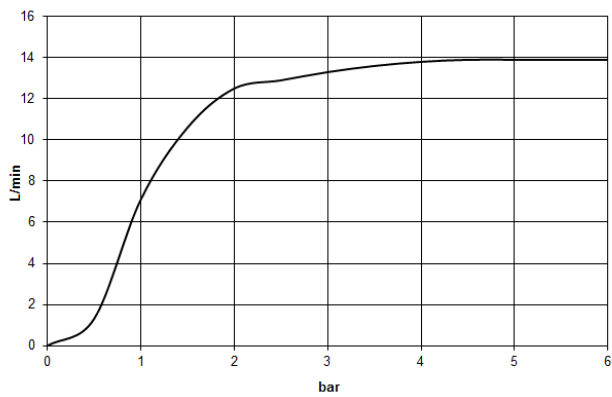

Rain shower with wall fixing 300 mm - Brushed Durabronze (23kt Gold)

TARA

28 679 970

- 450mm projection
- rain shower Ø 300 mm
- PURE RAIN, max. flow rate 14 l/min (at 3 bar)
- Function from: 10 l/min
- rosette Ø 60 mm
- 1/2" connection
- with anti-scale system
- quick clearing
- WRAS 1707033

Recommended miscellaneous

Concealed wall elbow -

- max. recess depth 163 mm
- min. recess depth 90 mm

35 085 970 90

28 679 970

mm [inches]

Flow rate chart

Certificates