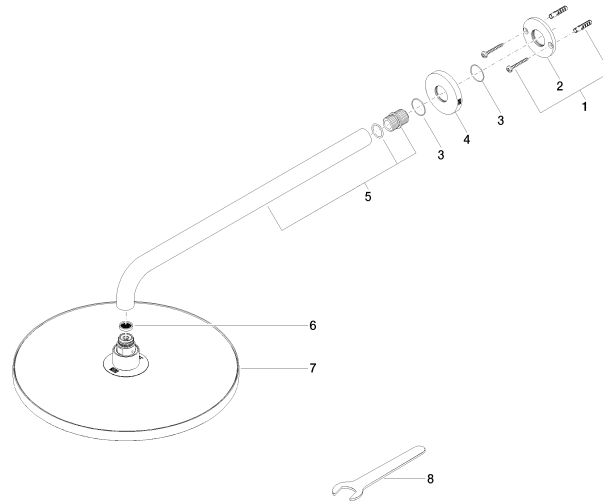

Rain shower with wall fixing 300 mm - Matte Black

TARA

28 679 970

- 450mm projection
- rain shower Ø 300 mm
- PURE RAIN, max. flow rate 14 l/min (at 3 bar)
- Function from: 10 l/min
- rosette Ø 60 mm
- 1/2" connection
- with anti-scale system
- quick clearing
- WRAS 1707033

Fits: TARA, LISSÉ, VAIA, META

	Matte Black	28 679 970-33
	Chrome	28 679 970-00
	Brushed Platinum	28 679 970-06
	Platinum	28 679 970-08
	Dark Chrome	28 679 970-19
	Light Gold	28 679 970-26
	Brushed Light Gold	28 679 970-27
	Brushed Durabronze (23kt Gold)	28 679 970-28
	Brushed Bronze	28 679 970-42
	Brushed Champagne (22kt Gold)	28 679 970-46
	Champagne (22kt Gold)	28 679 970-47
	Brushed Chrome	28 679 970-93
	Brushed Dark Platinum	28 679 970-99

Recommended miscellaneous

- Concealed wall elbow -** 35 085 970 90
- max. recess depth 163 mm
 - min. recess depth 90 mm

28 679 970

mm [inches]

Flow rate chart

Certificates

WRAS_2212012.

DVGW_DW-
6517DN0118.

LGA_29235.

28 679 970

Spare parts list

No.	Item Number	Name	Quantity used	Delivery time
1	04 30 31 032 00 90	fixing set	1	2
2	09 17 20 120 90	holder	1	2
3	09 14 10 150 90	seal	2	2
4	09 27 97 015-33	rosette	1	30
5	90 11 03 070 00-33	pipe	1	30
6	09 23 01 075 90	insert	1	2
7	04 12 05 091 00-33	shower	1	30
8	90 30 09 069 00 90	key	1	2