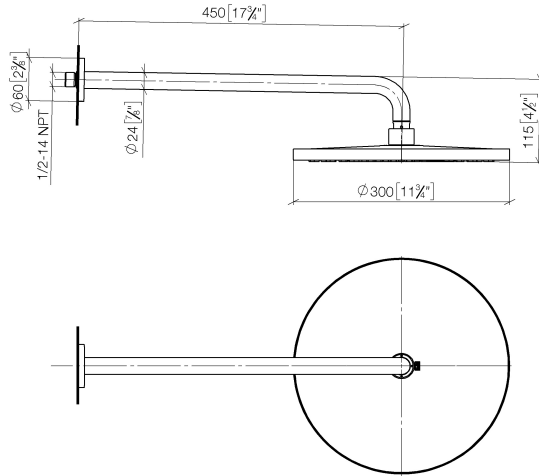

Rain shower with wall fixing 300 mm - Matte Black

TARA

28 679 970

- 450mm projection
- rain shower Ø 300 mm
- PURE RAIN, max. flow rate 14 l/min (at 3 bar)
- Function from: 10 l/min
- rosette Ø 60 mm
- 1/2" connection
- with anti-scale system
- quick clearing
- WRAS 1707033

Fits: TARA, LISSÉ, VAIA, META

	Matte Black	28 679 970-33
	Chrome	28 679 970-00
	Brushed Platinum	28 679 970-06
	Platinum	28 679 970-08
	Dark Chrome	28 679 970-19
	Light Gold	28 679 970-26
	Brushed Light Gold	28 679 970-27
	Brushed Durabronze (23kt Gold)	28 679 970-28
	Brushed Bronze	28 679 970-42
	Brushed Champagne (22kt Gold)	28 679 970-46
	Champagne (22kt Gold)	28 679 970-47
	Brushed Chrome	28 679 970-93
	Brushed Dark Platinum	28 679 970-99

Recommended miscellaneous

- Concealed wall elbow -** 35 085 970 90
- max. recess depth 163 mm
 - min. recess depth 90 mm

28 679 970

mm [inches]

Flow rate chart

Certificates

WRAS_2212012.

DVGW_DW-
6517DN0118.

LGA_29235.

28 679 970

Spare parts list

No.	Item Number	Name	Quantity used	Delivery time
1	04 30 31 032 00 90	fixing set	1	2
2	09 17 20 120 90	holder	1	2
3	09 14 10 150 90	seal	2	2
4	09 27 97 015-33	rosette	1	30
5	90 11 03 070 00-33	pipe	1	30
6	09 23 01 075 90	insert	1	2
7	04 12 05 091 00-33	shower	1	30
8	90 30 09 069 00 90	key	1	2