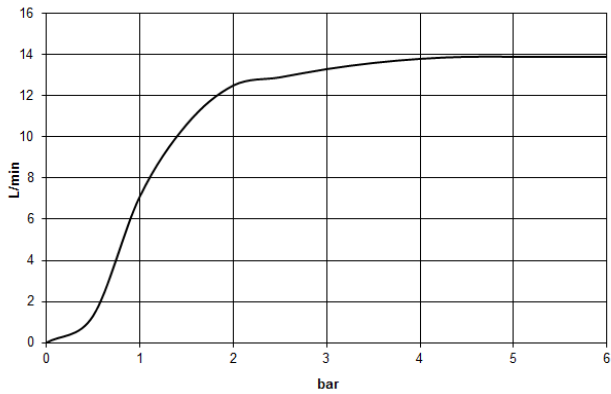

## Rain shower with wall fixing 300 mm - Brushed Bronze

TARA

28 679 970

- 450mm projection
- rain shower Ø 300 mm
- PURE RAIN, max. flow rate 14 l/min (at 3 bar)
- Function from: 10 l/min
- rosette Ø 60 mm
- 1/2" connection
- with anti-scale system
- quick clearing
- WRAS 1707033

### Recommended miscellaneous

- Concealed wall elbow -** 35 085 970 90
- min. recess depth 90 mm
  - max. recess depth 163 mm

28 679 970

mm [inches]

Flow rate chart

Certificates

WRAS\_2212012.

DVGW\_DW-  
6517DN0118.