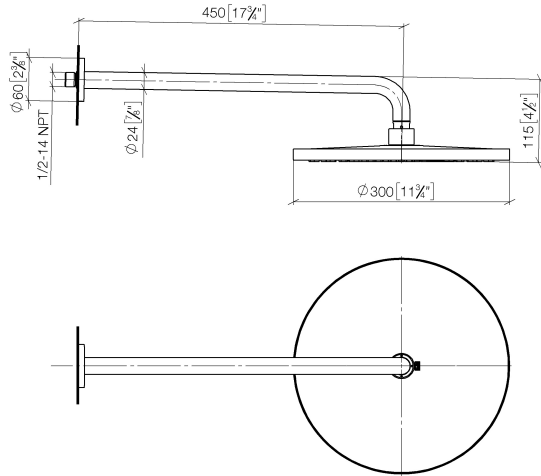

## Rain shower with wall fixing 300 mm - Brushed Bronze

TARA

28 679 970

- 450mm projection
- rain shower Ø 300 mm
- PURE RAIN, max. flow rate 14 l/min (at 3 bar)
- Function from: 10 l/min
- rosette Ø 60 mm
- 1/2" connection
- with anti-scale system
- quick clearing
- WRAS 1707033

Fits: TARA, LISSÉ, VAIA, META

	Brushed Bronze	28 679 970-42
	Chrome	28 679 970-00
	Brushed Platinum	28 679 970-06
	Platinum	28 679 970-08
	Dark Chrome	28 679 970-19
	Light Gold	28 679 970-26
	Brushed Light Gold	28 679 970-27
	Brushed Durabronze (23kt Gold)	28 679 970-28
	Matte Black	28 679 970-33
	Brushed Champagne (22kt Gold)	28 679 970-46
	Champagne (22kt Gold)	28 679 970-47
	Brushed Chrome	28 679 970-93
	Brushed Dark Platinum	28 679 970-99

### Recommended miscellaneous

- Concealed wall elbow -** 35 085 970 90
- min. recess depth 90 mm
  - max. recess depth 163 mm

28 679 970

mm [inches]

Flow rate chart

Certificates

WRAS\_2212012.

DVGW\_DW-  
6517DN0118.

### Spare parts list

No.	Item Number	Name	Quantity used	Delivery time
1	04 30 31 032 00 90	fixing set	1	2
2	09 17 20 120 90	holder	1	2
3	09 14 10 150 90	seal	2	2
4	09 27 97 015-42	rosette	1	60
5	90 11 03 070 00-42	pipe	1	30
6	09 23 01 075 90	insert	1	2
7	04 12 05 091 00-42	shower	1	60
8	90 30 09 069 00 90	key	1	2