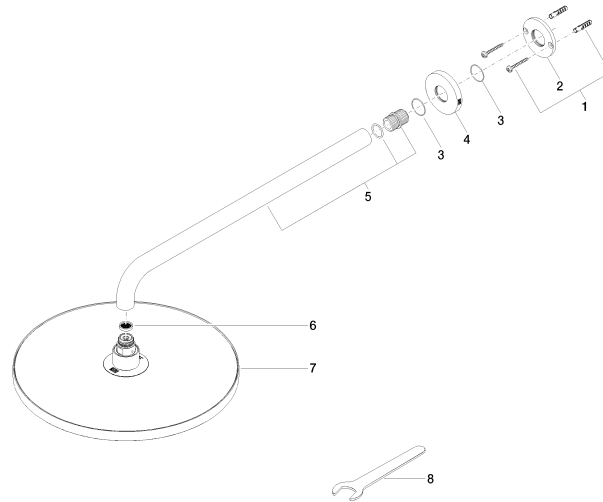

## Rain shower with wall fixing 300 mm - Brushed Bronze

TARA

28 679 970

- 450mm projection
- rain shower Ø 300 mm
- PURE RAIN, max. flow rate 14 l/min (at 3 bar)
- Function from: 10 l/min
- rosette Ø 60 mm
- 1/2" connection
- with anti-scale system
- quick clearing
- WRAS 1707033

Fits: TARA, LISSÉ, VAIA, META

	Brushed Bronze	28 679 970-42
	Chrome	28 679 970-00
	Brushed Platinum	28 679 970-06
	Platinum	28 679 970-08
	Dark Chrome	28 679 970-19
	Light Gold	28 679 970-26
	Brushed Light Gold	28 679 970-27
	Brushed Durabronze (23kt Gold)	28 679 970-28
	Matte Black	28 679 970-33
	Brushed Champagne (22kt Gold)	28 679 970-46
	Champagne (22kt Gold)	28 679 970-47
	Brushed Chrome	28 679 970-93
	Brushed Dark Platinum	28 679 970-99

### Recommended miscellaneous

- Concealed wall elbow -** 35 085 970 90
- min. recess depth 90 mm
  - max. recess depth 163 mm

28 679 970

mm [inches]

Flow rate chart

Certificates

WRAS\_2212012.

DVGW\_DW-  
6517DN0118.

### Spare parts list

No.	Item Number	Name	Quantity used	Delivery time
1	04 30 31 032 00 90	fixing set	1	2
2	09 17 20 120 90	holder	1	2
3	09 14 10 150 90	seal	2	2
4	09 27 97 015-42	rosette	1	60
5	90 11 03 070 00-42	pipe	1	30
6	09 23 01 075 90	insert	1	2
7	04 12 05 091 00-42	shower	1	60
8	90 30 09 069 00 90	key	1	2