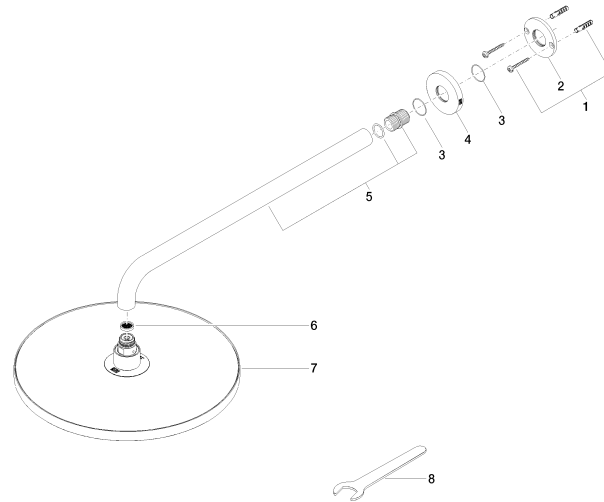

Rain shower with wall fixing 300 mm - Brushed Champagne (22kt Gold)

TARA

28 679 970

- 450mm projection
- rain shower Ø 300 mm
- PURE RAIN, max. flow rate 14 l/min (at 3 bar)
- Function from: 10 l/min
- rosette Ø 60 mm
- 1/2" connection
- with anti-scale system
- quick clearing
- WRAS 1707033

Fits: TARA, LISSÉ, VAIA, META

	Brushed Champagne (22kt Gold)	28 679 970-46
	Chrome	28 679 970-00
	Brushed Platinum	28 679 970-06
	Platinum	28 679 970-08
	Dark Chrome	28 679 970-19
	Light Gold	28 679 970-26
	Brushed Light Gold	28 679 970-27
	Brushed Durabronze (23kt Gold)	28 679 970-28
	Matte Black	28 679 970-33
	Brushed Bronze	28 679 970-42
	Champagne (22kt Gold)	28 679 970-47
	Brushed Chrome	28 679 970-93
	Brushed Dark Platinum	28 679 970-99

Recommended miscellaneous

- Concealed wall elbow -** 35 085 970 90
- max. recess depth 163 mm
 - min. recess depth 90 mm

28 679 970

mm [inches]

Flow rate chart

Certificates

WRAS_2212012.

DVGW_DW-
6517DN0118.

LGA_29235.

28 679 970

Spare parts list

No.	Item Number	Name	Quantity used	Delivery time
1	04 30 31 032 00 90	fixing set	1	2
2	09 17 20 120 90	holder	1	2
3	09 14 10 150 90	seal	2	2
4	09 27 97 015-46	rosette	1	30
5	90 11 03 070 00-46	pipe	1	30
6	09 23 01 075 90	insert	1	2
7	04 12 05 091 00-46	shower	1	30
8	90 30 09 069 00 90	key	1	2