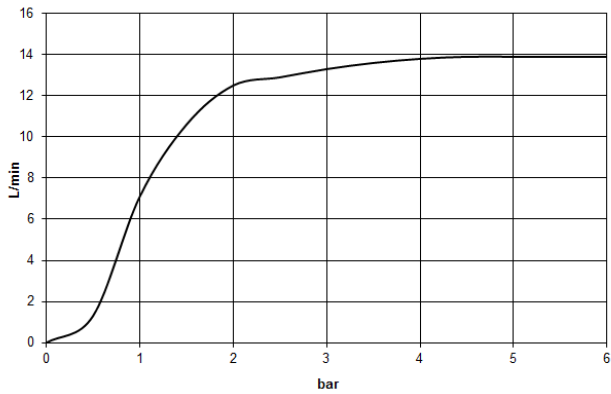

Rain shower with wall fixing 300 mm - Champagne (22kt Gold)

TARA

28 679 970

- 450mm projection
- rain shower Ø 300 mm
- PURE RAIN, max. flow rate 14 l/min (at 3 bar)
- Function from: 10 l/min
- rosette Ø 60 mm
- 1/2" connection
- with anti-scale system
- quick clearing
- WRAS 1707033

Recommended miscellaneous

- Concealed wall elbow -** 35 085 970 90
- max. recess depth 163 mm
 - min. recess depth 90 mm

28 679 970

mm [inches]

Flow rate chart

Certificates

WRAS_2212012.

DVGW_DW-
6517DN0118.