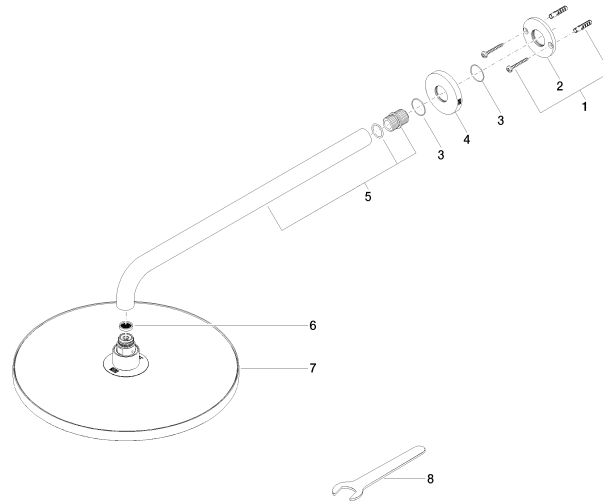

Rain shower with wall fixing 300 mm - Champagne (22kt Gold)

TARA

28 679 970

- 450mm projection
- rain shower Ø 300 mm
- PURE RAIN, max. flow rate 14 l/min (at 3 bar)
- Function from: 10 l/min
- rosette Ø 60 mm
- 1/2" connection
- with anti-scale system
- quick clearing
- WRAS 1707033

Fits: TARA, LISSÉ, VAIA, META

	Champagne (22kt Gold)	28 679 970-47
	Chrome	28 679 970-00
	Brushed Platinum	28 679 970-06
	Platinum	28 679 970-08
	Dark Chrome	28 679 970-19
	Light Gold	28 679 970-26
	Brushed Light Gold	28 679 970-27
	Brushed Durabronze (23kt Gold)	28 679 970-28
	Matte Black	28 679 970-33
	Brushed Bronze	28 679 970-42
	Brushed Champagne (22kt Gold)	28 679 970-46
	Brushed Chrome	28 679 970-93
	Brushed Dark Platinum	28 679 970-99

Recommended miscellaneous

- Concealed wall elbow -** 35 085 970 90
- max. recess depth 163 mm
 - min. recess depth 90 mm

28 679 970

mm [inches]

Flow rate chart

Certificates

WRAS_2212012.

DVGW_DW-
6517DN0118.

LGA_29235.

28 679 970

Spare parts list

No.	Item Number	Name	Quantity used	Delivery time
1	04 30 31 032 00 90	fixing set	1	2
2	09 17 20 120 90	holder	1	2
3	09 14 10 150 90	seal	2	2
4	09 27 97 015-47	rosette	1	30
5	90 11 03 070 00-47	pipe	1	30
6	09 23 01 075 90	insert	1	2
7	04 12 05 091 00-47	shower	1	30
8	90 30 09 069 00 90	key	1	2