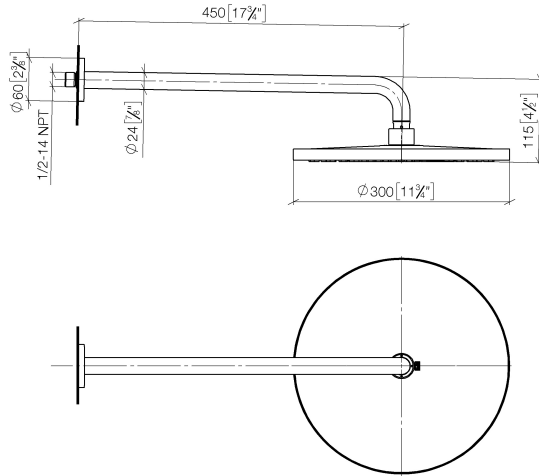

Rain shower with wall fixing 300 mm - Champagne (22kt Gold)

TARA

28 679 970

- 450mm projection
- rain shower Ø 300 mm
- PURE RAIN, max. flow rate 14 l/min (at 3 bar)
- Function from: 10 l/min
- rosette Ø 60 mm
- 1/2" connection
- with anti-scale system
- quick clearing
- WRAS 1707033

Fits: TARA, LISSÉ, VAIA, META

	Champagne (22kt Gold)	28 679 970-47
	Chrome	28 679 970-00
	Brushed Platinum	28 679 970-06
	Platinum	28 679 970-08
	Dark Chrome	28 679 970-19
	Light Gold	28 679 970-26
	Brushed Light Gold	28 679 970-27
	Brushed Durabronze (23kt Gold)	28 679 970-28
	Matte Black	28 679 970-33
	Brushed Bronze	28 679 970-42
	Brushed Champagne (22kt Gold)	28 679 970-46
	Brushed Chrome	28 679 970-93
	Brushed Dark Platinum	28 679 970-99

Recommended miscellaneous

- Concealed wall elbow -** 35 085 970 90
- max. recess depth 163 mm
 - min. recess depth 90 mm

28 679 970

mm [inches]

Flow rate chart

Certificates

WRAS_2212012.

DVGW_DW-
6517DN0118.

LGA_29235.

28 679 970

Spare parts list

No.	Item Number	Name	Quantity used	Delivery time
1	04 30 31 032 00 90	fixing set	1	2
2	09 17 20 120 90	holder	1	2
3	09 14 10 150 90	seal	2	2
4	09 27 97 015-47	rosette	1	30
5	90 11 03 070 00-47	pipe	1	30
6	09 23 01 075 90	insert	1	2
7	04 12 05 091 00-47	shower	1	30
8	90 30 09 069 00 90	key	1	2