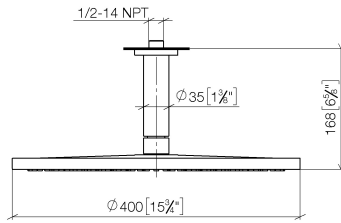

Rain shower with ceiling fixing FlowReduce 400 mm - Brushed Platinum

TARA

28 698 970 Product version from 4/1/2024

Fits: TARA, LISSÉ, VAIA, META

- rain shower Ø 400 mm
- rain flow
- max. flow 12 l/min
- Function from: 12 l/min
- rosette Ø 60 mm optional
- 1/2" connection
- with anti-scale system
- quick clearing
- This product can help a building meet the requirements of Green Building Rating Systems, e.g. LEED®, BREEAM®, DGNB

28 698 970 Product version from 4/1/2024

mm [inches]

Flow rate chart

Codes & Standards

DIN 4109

ISO 3822

Ü-Zeichen

Rain shower with ceiling fixing FlowReduce 400 mm - Brushed Platinum