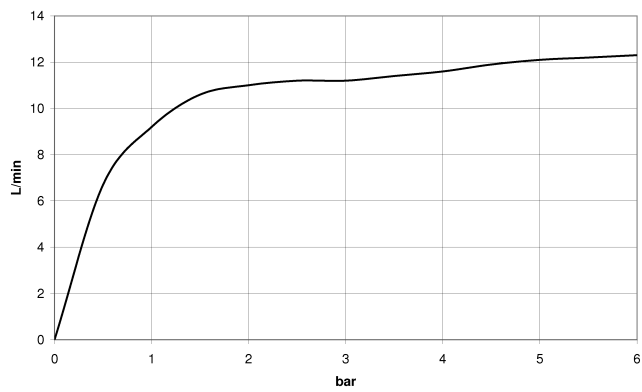

Rain shower with ceiling fixing FlowReduce 400 mm - Brushed Platinum

TARA

28 698 970 Product version from 4/1/2024

Fits: TARA, LISSÉ, VAIA, META

- rain shower Ø 400 mm
- rain flow
- max. flow 12 l/min
- Function from: 12 l/min
- rosette Ø 60 mm optional
- 1/2" connection
- with anti-scale system
- quick clearing
- This product can help a building meet the requirements of Green Building Rating Systems, e.g. LEED®, BREEAM®, DGNB

	Brushed Platinum	28 698 970-06
	Chrome	28 698 970-00
	Platinum	28 698 970-08
	Dark Chrome	28 698 970-19
	Light Gold	28 698 970-26
	Brushed Light Gold	28 698 970-27
	Brushed Durabrass (23kt Gold)	28 698 970-28
	Matte Black	28 698 970-33
	Brushed Bronze	28 698 970-42
	Brushed Champagne (22kt Gold)	28 698 970-46
	Champagne (22kt Gold)	28 698 970-47
	Brushed Chrome	28 698 970-93
	Brushed Dark Platinum	28 698 970-99

28 698 970 Product version from 4/1/2024

mm [inches]

Flow rate chart

Codes & Standards

DIN 4109

ISO 3822

Ü-Zeichen

Rain shower with ceiling fixing FlowReduce 400 mm - Brushed Platinum