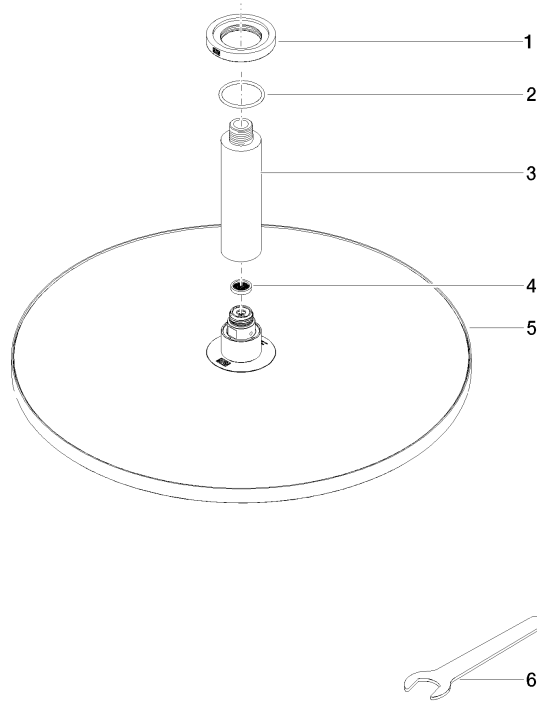

Rain shower with ceiling fixing FlowReduce 400 mm - Brushed Platinum

TARA

28 698 970 Product version from 4/1/2024

Fits: TARA, LISSÉ, VAIA, META

- rain shower Ø 400 mm
- rain flow
- max. flow 12 l/min
- Function from: 12 l/min
- rosette Ø 60 mm optional
- 1/2" connection
- with anti-scale system
- quick clearing
- This product can help a building meet the requirements of Green Building Rating Systems, e.g. LEED®, BREEAM®, DGNB

28 698 970 Product version from 4/1/2024

mm [inches]

Flow rate chart

Codes & Standards

DIN 4109

ISO 3822

Ü-Zeichen

Rain shower with ceiling fixing FlowReduce 400 mm - Brushed Platinum

TARA

28 698 970 Product version from 4/1/2024

Certificates

LGA_38

28 698 970 Product version from 4/1/2024

Parts for other finishes can be found here: [Chrome](#)

Spare parts list

No.	Item Number	Name	Quantity used	Delivery time
1	09 27 22 040-06	rosette	1	10
2	09 14 10 141 90	seal	1	2
3	09 11 03 080-06	connection	1	10
4	09 23 01 075 90	insert	1	2
5	90 12 05 090 20-06	shower	1	10
6	90 30 09 069 00 90	key	1	2