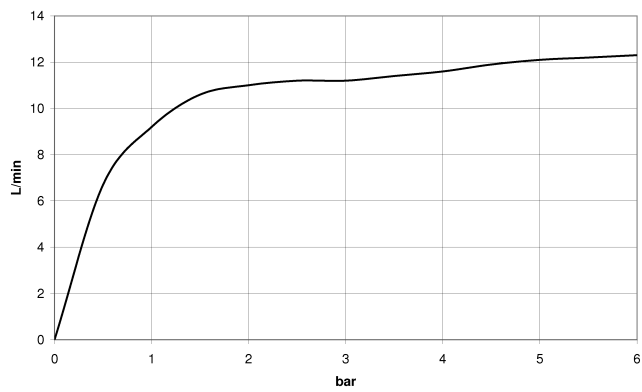

**Rain shower with ceiling fixing FlowReduce 400 mm - Platinum**

TARA

28 698 970 Product version from 4/1/2024

Fits: TARA, LISSÉ, VAIA, META

- rain shower Ø 400 mm
- rain flow
- max. flow 12 l/min
- Function from: 12 l/min
- rosette Ø 60 mm optional
- 1/2" connection
- with anti-scale system
- quick clearing
- This product can help a building meet the requirements of Green Building Rating Systems, e.g. LEED®, BREEAM®, DGNB

	Platinum	28 698 970-08
	Chrome	28 698 970-00
	Brushed Platinum	28 698 970-06
	Dark Chrome	28 698 970-19
	Light Gold	28 698 970-26
	Brushed Light Gold	28 698 970-27
	Brushed Durabronze (23kt Gold)	28 698 970-28
	Matte Black	28 698 970-33
	Brushed Bronze	28 698 970-42
	Brushed Champagne (22kt Gold)	28 698 970-46
	Champagne (22kt Gold)	28 698 970-47
	Brushed Chrome	28 698 970-93
	Brushed Dark Platinum	28 698 970-99

28 698 970 Product version from 4/1/2024

mm [inches]

### Flow rate chart