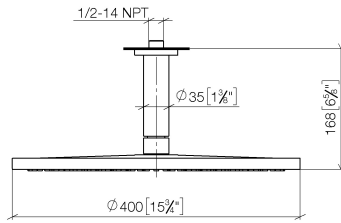

**Rain shower with ceiling fixing FlowReduce 400 mm - Platinum**

TARA

28 698 970 Product version from 4/1/2024

Fits: TARA, LISSÉ, VAIA, META

- rain shower Ø 400 mm
- rain flow
- max. flow 12 l/min
- Function from: 12 l/min
- rosette Ø 60 mm optional
- 1/2" connection
- with anti-scale system
- quick clearing
- This product can help a building meet the requirements of Green Building Rating Systems, e.g. LEED®, BREEAM®, DGNB

28 698 970 Product version from 4/1/2024

mm [inches]