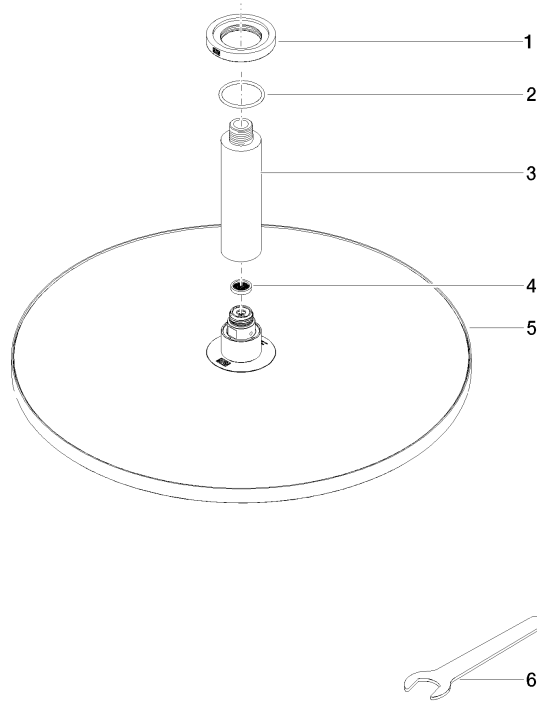

**Rain shower with ceiling fixing FlowReduce 400 mm - Platinum**

TARA

28 698 970 Product version from 4/1/2024

Fits: TARA, LISSÉ, VAIA, META

- rain shower Ø 400 mm
- rain flow
- max. flow 12 l/min
- Function from: 12 l/min
- rosette Ø 60 mm optional
- 1/2" connection
- with anti-scale system
- quick clearing
- This product can help a building meet the requirements of Green Building Rating Systems, e.g. LEED®, BREEAM®, DGNB

28 698 970 Product version from 4/1/2024

mm [inches]

## Rain shower with ceiling fixing FlowReduce 400 mm - Platinum

---

TARA

28 698 970 Product version from 4/1/2024

### Spare parts list

No.	Item Number	Name	Quantity used	Delivery time
1	09 27 22 040-08	rosette	1	40
2	09 14 10 141 90	seal	1	2
3	09 11 03 080-08	connection	1	40
4	09 23 01 075 90	insert	1	2
5	90 12 05 090 20-08	shower	1	40
6	90 30 09 069 00 90	key	1	2