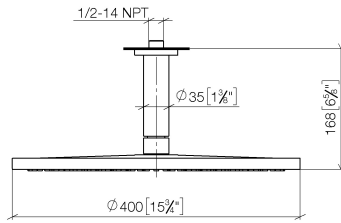

28 698 970

Fits: TARA, LISSÉ, VAIA, META

- rain shower Ø 400 mm
- rain flow
- max. flow 12 l/min
- Function from: 12 l/min
- rosette Ø 60 mm optional
- 1/2" connection
- with anti-scale system
- quick clearing
- This product can help a building meet the requirements of Green Building Rating Systems, e.g. LEED®, BREEAM®, DGNB

28 698 970

mm [inches]

Flow rate chart

Codes & Standards

DIN 4109

ISO 3822

Ü-Zeichen

Rain shower with ceiling fixing FlowReduce 400 mm - Brushed Light Gold