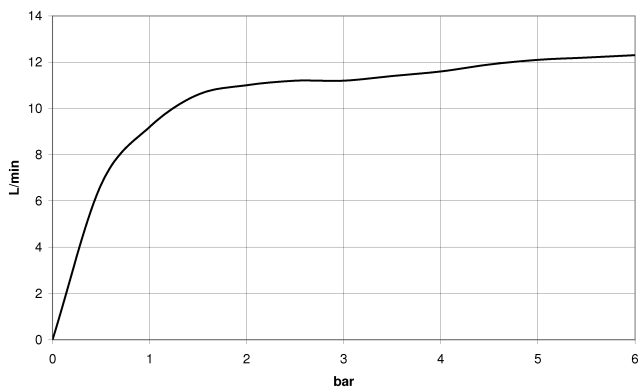

28 698 970

Fits: TARA, LISSÉ, VAIA, META

- rain shower Ø 400 mm
- rain flow
- max. flow 12 l/min
- Function from: 12 l/min
- rosette Ø 60 mm optional
- 1/2" connection
- with anti-scale system
- quick clearing
- This product can help a building meet the requirements of Green Building Rating Systems, e.g. LEED®, BREEAM®, DGNB

| | | |
|---|--------------------------------|---------------|
|  | Brushed Light Gold | 28 698 970-27 |
|  | Chrome | 28 698 970-00 |
|  | Brushed Platinum | 28 698 970-06 |
|  | Platinum | 28 698 970-08 |
|  | Dark Chrome | 28 698 970-19 |
|  | Light Gold | 28 698 970-26 |
|  | Brushed Durabronze (23kt Gold) | 28 698 970-28 |
|  | Matte Black | 28 698 970-33 |
|  | Brushed Bronze | 28 698 970-42 |
|  | Brushed Champagne (22kt Gold) | 28 698 970-46 |
|  | Champagne (22kt Gold) | 28 698 970-47 |
|  | Brushed Chrome | 28 698 970-93 |
|  | Brushed Dark Platinum | 28 698 970-99 |

28 698 970

mm [inches]

Flow rate chart

Codes & Standards

DIN 4109

ISO 3822

Ü-Zeichen

Rain shower with ceiling fixing FlowReduce 400 mm - Brushed Light Gold