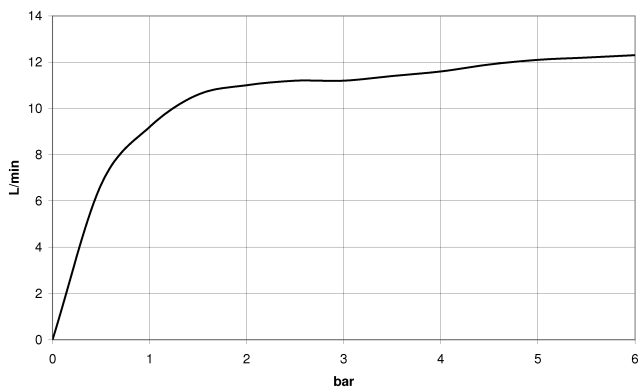

28 698 970 Product version from 4/1/2024

Fits: TARA, LISSÉ, VAIA, META

- rain shower Ø 400 mm
- rain flow
- max. flow 12 l/min
- Function from: 12 l/min
- rosette Ø 60 mm optional
- 1/2" connection
- with anti-scale system
- quick clearing
- This product can help a building meet the requirements of Green Building Rating Systems, e.g. LEED®, BREEAM®, DGNB

	Brushed Bronze	28 698 970-42
	Chrome	28 698 970-00
	Brushed Platinum	28 698 970-06
	Platinum	28 698 970-08
	Dark Chrome	28 698 970-19
	Light Gold	28 698 970-26
	Brushed Light Gold	28 698 970-27
	Brushed Durabronze (23kt Gold)	28 698 970-28
	Matte Black	28 698 970-33
	Brushed Champagne (22kt Gold)	28 698 970-46
	Champagne (22kt Gold)	28 698 970-47
	Brushed Chrome	28 698 970-93
	Brushed Dark Platinum	28 698 970-99

28 698 970 Product version from 4/1/2024

mm [inches]

Flow rate chart

Codes & Standards

DIN 4109

ISO 3822

Ü-Zeichen

Rain shower with ceiling fixing FlowReduce 400 mm - Brushed Bronze