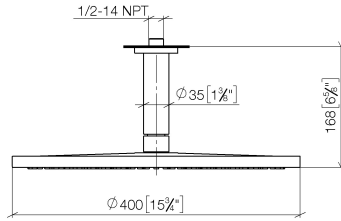

28 698 970 Product version from 4/1/2024

Fits: TARA, LISSÉ, VAIA, META

- rain shower Ø 400 mm
- rain flow
- max. flow 12 l/min
- Function from: 12 l/min
- rosette Ø 60 mm optional
- 1/2" connection
- with anti-scale system
- quick clearing
- This product can help a building meet the requirements of Green Building Rating Systems, e.g. LEED®, BREEAM®, DGNB

28 698 970 Product version from 4/1/2024

mm [inches]

Flow rate chart

Codes & Standards

DIN 4109

ISO 3822

Ü-Zeichen

Rain shower with ceiling fixing FlowReduce 400 mm - Brushed Bronze

TARA

28 698 970 Product version from 4/1/2024

Certificates

LGA_38

28 698 970 Product version from 4/1/2024

Parts for other finishes can be found here: [Chrome](#)

Spare parts list

No.	Item Number	Name	Quantity used	Delivery time
1	09 27 22 040-42	rosette	1	30
2	09 14 10 141 90	seal	1	2
3	09 11 03 080-42	connection	1	30
4	09 23 01 075 90	insert	1	2
5	90 12 05 090 20-42	shower	1	30
6	90 30 09 069 00 90	key	1	2