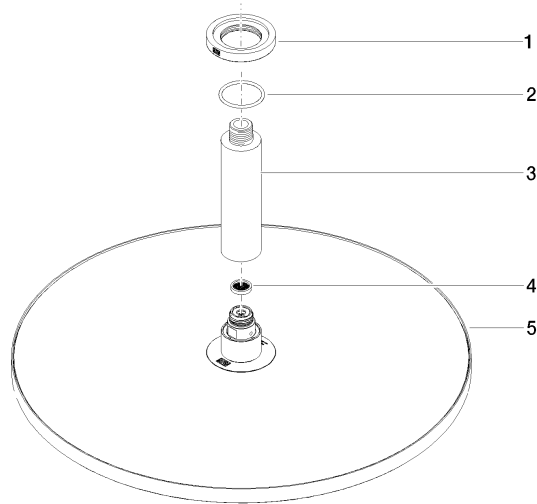

28 698 970 Product version from 4/1/2024

Fits: TARA, LISSÉ, VAIA, META

- rain shower Ø 400 mm
- rain flow
- max. flow 12 l/min
- Function from: 12 l/min
- rosette Ø 60 mm optional
- 1/2" connection
- with anti-scale system
- quick clearing
- This product can help a building meet the requirements of Green Building Rating Systems, e.g. LEED®, BREEAM®, DGNB

28 698 970 Product version from 4/1/2024

mm [inches]

Flow rate chart

Codes & Standards

DIN 4109

ISO 3822

Ü-Zeichen

Rain shower with ceiling fixing FlowReduce 400 mm - Brushed Bronze

TARA

28 698 970 Product version from 4/1/2024

Certificates

LGA_38

28 698 970 Product version from 4/1/2024

Parts for other finishes can be found here: [Chrome](#)

Spare parts list

No.	Item Number	Name	Quantity used	Delivery time
1	09 27 22 040-42	rosette	1	30
2	09 14 10 141 90	seal	1	2
3	09 11 03 080-42	connection	1	30
4	09 23 01 075 90	insert	1	2
5	90 12 05 090 20-42	shower	1	30
6	90 30 09 069 00 90	key	1	2