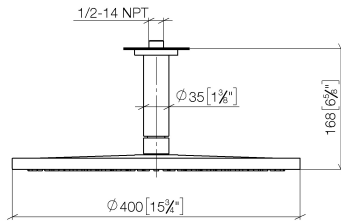

28 698 970 Product version from 4/1/2024

Fits: TARA, LISSÉ, VAIA, META

- rain shower Ø 400 mm
- rain flow
- max. flow 12 l/min
- Function from: 12 l/min
- rosette Ø 60 mm optional
- 1/2" connection
- with anti-scale system
- quick clearing
- This product can help a building meet the requirements of Green Building Rating Systems, e.g. LEED®, BREEAM®, DGNB

28 698 970 Product version from 4/1/2024

mm [inches]

Flow rate chart

Codes & Standards

DIN 4109

ISO 3822

Ü-Zeichen

Rain shower with ceiling fixing FlowReduce 400 mm - Brushed Dark Platinum