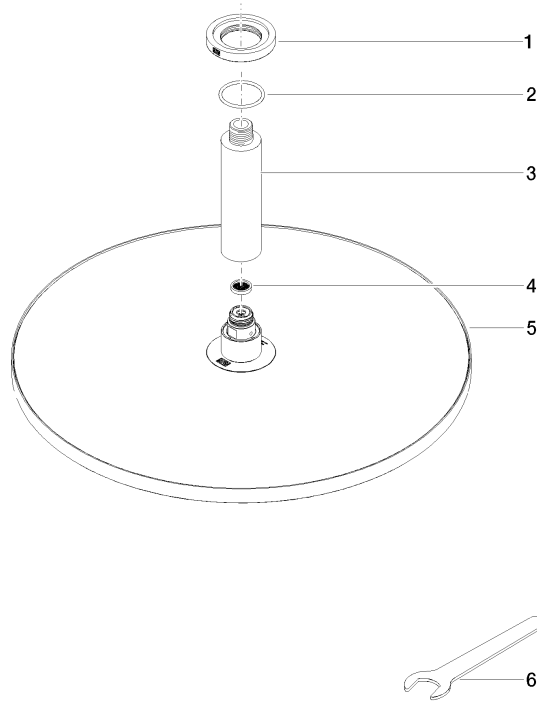

28 698 970 Product version from 4/1/2024

Fits: TARA, LISSÉ, VAIA, META

- rain shower Ø 400 mm
- rain flow
- max. flow 12 l/min
- Function from: 12 l/min
- rosette Ø 60 mm optional
- 1/2" connection
- with anti-scale system
- quick clearing
- This product can help a building meet the requirements of Green Building Rating Systems, e.g. LEED®, BREEAM®, DGNB

28 698 970 Product version from 4/1/2024

mm [inches]

Flow rate chart

Codes & Standards

DIN 4109

ISO 3822

Ü-Zeichen

Rain shower with ceiling fixing FlowReduce 400 mm - Brushed Dark Platinum

TARA

28 698 970 Product version from 4/1/2024

Certificates

LGA_38

28 698 970 Product version from 4/1/2024

Parts for other finishes can be found here: [Chrome](#)

Spare parts list

No.	Item Number	Name	Quantity used	Delivery time
1	09 27 22 040-99	rosette	1	20
2	09 14 10 141 90	seal	1	2
3	09 11 03 080-99	connection	1	20
4	09 23 01 075 90	insert	1	2
5	90 12 05 090 20-99	shower	1	20
6	90 30 09 069 00 90	key	1	2