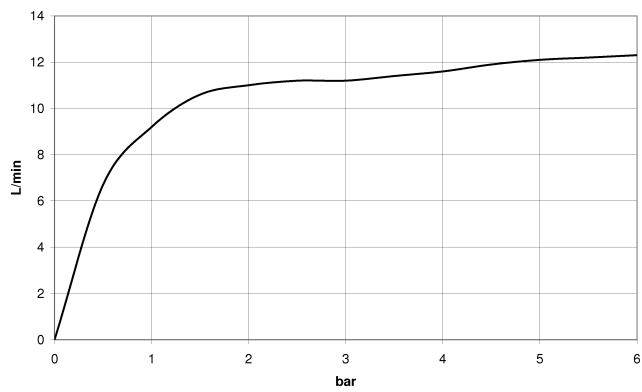

28 698 970 Product version from 4/1/2024

Fits: TARA, LISSÉ, VAIA, META

- rain shower Ø 400 mm
- rain flow
- max. flow 12 l/min
- Function from: 12 l/min
- rosette Ø 60 mm optional
- 1/2" connection
- with anti-scale system
- quick clearing
- This product can help a building meet the requirements of Green Building Rating Systems, e.g. LEED®, BREEAM®, DGNB

	Brushed Dark Platinum	28 698 970-99
	Chrome	28 698 970-00
	Brushed Platinum	28 698 970-06
	Platinum	28 698 970-08
	Dark Chrome	28 698 970-19
	Light Gold	28 698 970-26
	Brushed Light Gold	28 698 970-27
	Brushed Durabronze (23kt Gold)	28 698 970-28
	Matte Black	28 698 970-33
	Brushed Bronze	28 698 970-42
	Brushed Champagne (22kt Gold)	28 698 970-46
	Champagne (22kt Gold)	28 698 970-47
	Brushed Chrome	28 698 970-93

28 698 970 Product version from 4/1/2024

mm [inches]

Flow rate chart

Codes & Standards

DIN 4109

ISO 3822

Ü-Zeichen

Rain shower with ceiling fixing FlowReduce 400 mm - Brushed Dark Platinum