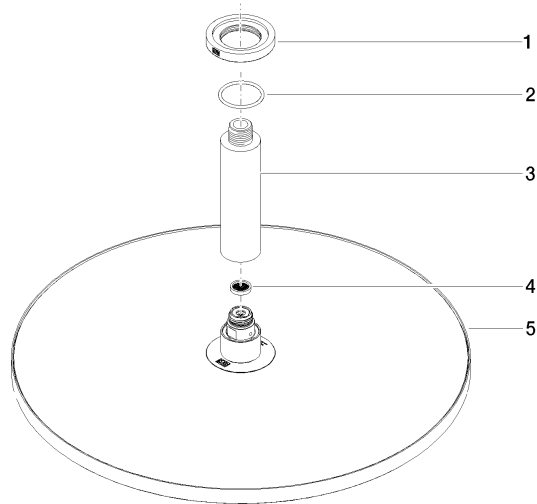

Rain shower with ceiling fixing 400 mm - Dark Chrome

TARA

28 699 970

Fits: TARA, LISSÉ, VAIA, META

- rain shower Ø 400 mm
- PURE RAIN, max. flow rate 20 l/min (at 3 bar)
- Max. flow rate 20 l/min (at 3 bar)
- Function from: 12 l/min
- rosette Ø 60 mm optional
- 1/2" connection
- with anti-scale system
- quick clearing
- WRAS 2212012

Recommended miscellaneous

- Concealed wall elbow -** 35 085 970 90
- max. recess depth 163 mm
 - min. recess depth 90 mm

28 699 970

mm [inches]

Flow rate chart

Codes & Standards

DIN 4109

EN 1112

ISO 3822

Scottish Water
Byelaws

UK Water Supply
Regulations

Ü-Zeichen

Rain shower with ceiling fixing 400 mm - Dark Chrome

TARA

28 699 970

Certificates

DVGW_DW-
6517DN0

LGA_29

WRAS_2212

Rain shower with ceiling fixing 400 mm - Dark Chrome

TARA

28 699 970

Spare parts list