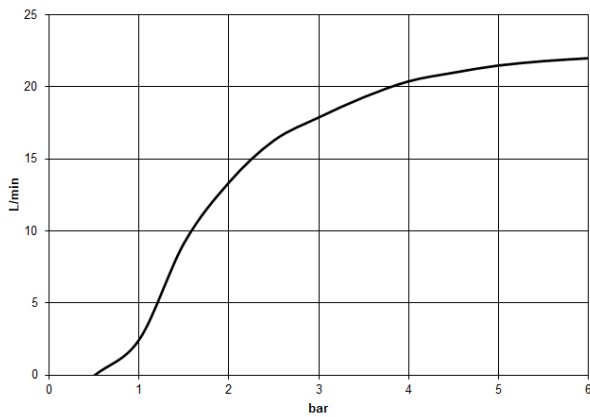

Rain shower with ceiling fixing 400 mm - Dark Chrome

TARA

28 699 970

Fits: TARA, LISSÉ, VAIA, META

- rain shower Ø 400 mm
- PURE RAIN, max. flow rate 20 l/min (at 3 bar)
- Max. flow rate 20 l/min (at 3 bar)
- Function from: 12 l/min
- rosette Ø 60 mm optional
- 1/2" connection
- with anti-scale system
- quick clearing
- WRAS 2212012

Recommended miscellaneous

- Concealed wall elbow -** 35 085 970 90
- max. recess depth 163 mm
 - min. recess depth 90 mm

28 699 970

mm [inches]

Flow rate chart

Codes & Standards

DIN 4109

EN 1112