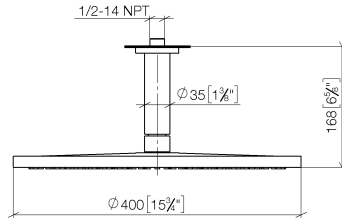

Rain shower with ceiling fixing 400 mm - Dark Chrome

TARA

28 699 970

Fits: TARA, LISSÉ, VAIA, META

- rain shower Ø 400 mm
- PURE RAIN, max. flow rate 20 l/min (at 3 bar)
- Max. flow rate 20 l/min (at 3 bar)
- Function from: 12 l/min
- rosette Ø 60 mm optional
- 1/2" connection
- with anti-scale system
- quick clearing
- WRAS 2212012

Product change as of 1st April 2024: max. flow 20l/min

	Dark Chrome	28 699 970-19
	Chrome	28 699 970-00
	Brushed Platinum	28 699 970-06
	Platinum	28 699 970-08
	Light Gold	28 699 970-26
	Brushed Light Gold	28 699 970-27
	Brushed Durabronze (23kt Gold)	28 699 970-28
	Matte Black	28 699 970-33
	Brushed Bronze	28 699 970-42
	Brushed Champagne (22kt Gold)	28 699 970-46
	Champagne (22kt Gold)	28 699 970-47
	Brushed Chrome	28 699 970-93
	Brushed Dark Platinum	28 699 970-99

Recommended miscellaneous

- Concealed wall elbow -** 35 085 970 90
- max. recess depth 163 mm
 - min. recess depth 90 mm

28 699 970

mm [inches]

Flow rate chart

Codes & Standards

DIN 4109

EN 1112