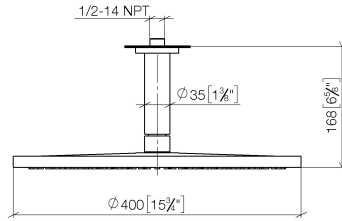

Rain shower with ceiling fixing 400 mm - Brushed Champagne (22kt Gold)

TARA

28 699 970

Fits: TARA, LISSÉ, VAIA, META

- rain shower Ø 400 mm
- PURE RAIN, max. flow rate 20 l/min (at 3 bar)
- Max. flow rate 20 l/min (at 3 bar)
- Function from: 12 l/min
- rosette Ø 60 mm optional
- 1/2" connection
- with anti-scale system
- quick clearing
- WRAS 2212012

Product change as of 1st April 2024: max. flow 20l/min

	Brushed Champagne (22kt Gold)	28 699 970-46
	Chrome	28 699 970-00
	Brushed Platinum	28 699 970-06
	Platinum	28 699 970-08
	Dark Chrome	28 699 970-19
	Light Gold	28 699 970-26
	Brushed Light Gold	28 699 970-27
	Brushed Durabrass (23kt Gold)	28 699 970-28
	Matte Black	28 699 970-33
	Brushed Bronze	28 699 970-42
	Champagne (22kt Gold)	28 699 970-47
	Brushed Chrome	28 699 970-93
	Brushed Dark Platinum	28 699 970-99

Recommended miscellaneous

- Concealed wall elbow -** 35 085 970 90
- max. recess depth 163 mm
 - min. recess depth 90 mm

28 699 970

mm [inches]

Flow rate chart

Codes & Standards

DIN 4109

EN 1112