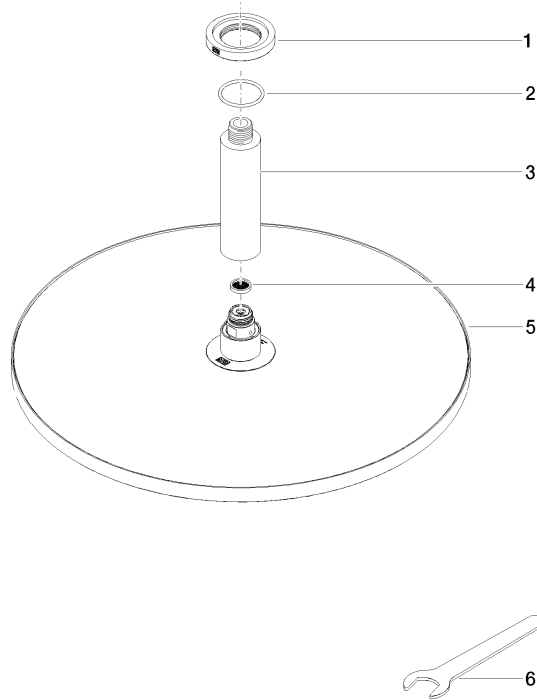

Rain shower with ceiling fixing 400 mm - Brushed Champagne (22kt Gold)

TARA

28 699 970

Fits: TARA, LISSÉ, VAIA, META

- rain shower Ø 400 mm
- PURE RAIN, max. flow rate 20 l/min (at 3 bar)
- Max. flow rate 20 l/min (at 3 bar)
- Function from: 12 l/min
- rosette Ø 60 mm optional
- 1/2" connection
- with anti-scale system
- quick clearing
- WRAS 2212012

Recommended miscellaneous

- Concealed wall elbow -** 35 085 970 90
- max. recess depth 163 mm
 - min. recess depth 90 mm

28 699 970

mm [inches]

Flow rate chart

Codes & Standards

DIN 4109

EN 1112

ISO 3822

Scottish Water
Byelaws

UK Water Supply
Regulations

Ü-Zeichen

Rain shower with ceiling fixing 400 mm - Brushed Champagne (22kt Gold)

TARA

28 699 970

Certificates

DVGW_DW-
6517DN0

LGA_29

WRAS_2212

28 699 970

Product version from 3/13/2017

Rain shower with ceiling fixing 400 mm - Brushed Champagne (22kt Gold)

TARA

28 699 970