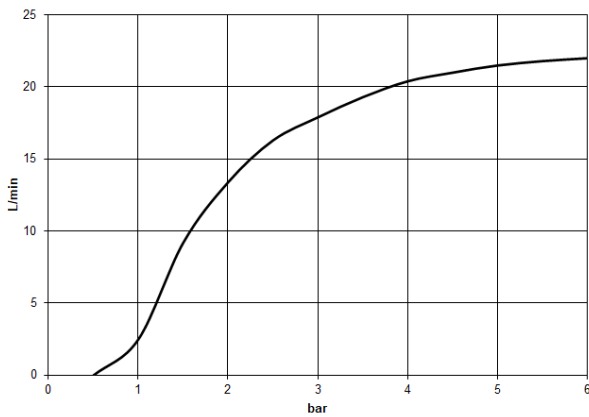

**Rain shower with ceiling fixing 400 mm - Champagne (22kt Gold)**

TARA

28 699 970

Fits: TARA, LISSÉ, VAIA, META

- rain shower Ø 400 mm
- PURE RAIN, max. flow rate 20 l/min (at 3 bar)
- Max. flow rate 20 l/min (at 3 bar)
- Function from: 12 l/min
- rosette Ø 60 mm optional
- 1/2" connection
- with anti-scale system
- quick clearing
- WRAS 2212012

**Recommended miscellaneous**

**Concealed wall elbow -**

35 085 970 90

- max. recess depth 163 mm
- min. recess depth 90 mm

28 699 970

mm [inches]

Flow rate chart

Codes & Standards