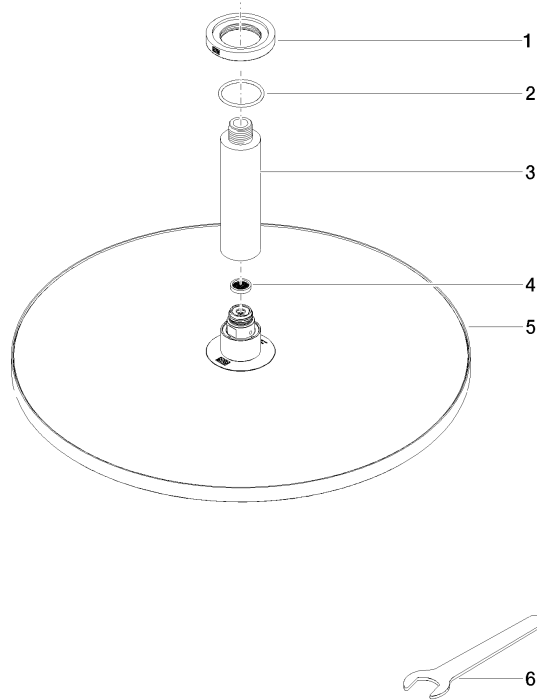

**Rain shower with ceiling fixing 400 mm - Champagne (22kt Gold)**

TARA

28 699 970

Fits: TARA, LISSÉ, VAIA, META

- rain shower Ø 400 mm
- PURE RAIN, max. flow rate 20 l/min (at 3 bar)
- Max. flow rate 20 l/min (at 3 bar)
- Function from: 12 l/min
- rosette Ø 60 mm optional
- 1/2" connection
- with anti-scale system
- quick clearing
- WRAS 2212012

**Recommended miscellaneous**

**Concealed wall elbow -**

35 085 970 90

- max. recess depth 163 mm
- min. recess depth 90 mm

28 699 970

mm [inches]

Flow rate chart

Codes & Standards

DIN 4109

EN 1112

ISO 3822

Scottish Water  
Byelaws

UK Water Supply  
Regulations

Ü-Zeichen

Rain shower with ceiling fixing 400 mm - Champagne (22kt Gold)

TARA

28 699 970

Certificates

DVGW\_DW-  
6517DN0

LGA\_29

WRAS\_2212

**Product version from 3/13/2017**

Rain shower with ceiling fixing 400 mm - Champagne (22kt Gold)

TARA