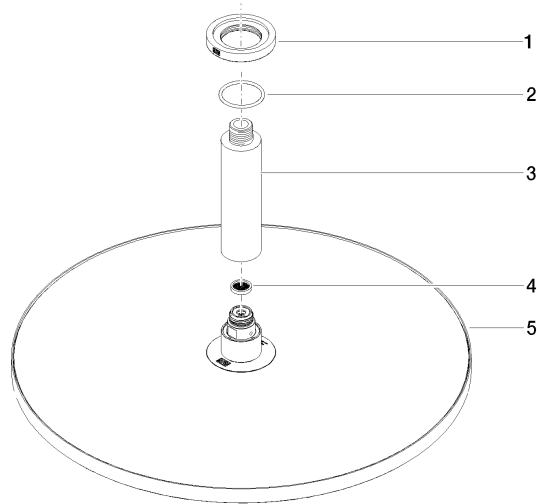

Rain shower with ceiling fixing 400 mm - Brushed Dark Platinum

TARA

28 699 970

Fits: TARA, LISSÉ, VAIA, META

- rain shower Ø 400 mm
- PURE RAIN, max. flow rate 20 l/min (at 3 bar)
- Max. flow rate 20 l/min (at 3 bar)
- Function from: 12 l/min
- rosette Ø 60 mm optional
- 1/2" connection
- with anti-scale system
- quick clearing
- WRAS 1707033

Product change as of 1st April 2024: max. flow 20l/min

	Brushed Dark Platinum	28 699 970-99
	Chrome	28 699 970-00
	Brushed Platinum	28 699 970-06
	Platinum	28 699 970-08
	Dark Chrome	28 699 970-19
	Light Gold	28 699 970-26
	Brushed Light Gold	28 699 970-27
	Brushed Durabronze (23kt Gold)	28 699 970-28
	Matte Black	28 699 970-33
	Brushed Bronze	28 699 970-42
	Brushed Champagne (22kt Gold)	28 699 970-46
	Champagne (22kt Gold)	28 699 970-47
	Brushed Chrome	28 699 970-93

Recommended miscellaneous

- Concealed wall elbow -** 35 085 970 90
- max. recess depth 163 mm
 - min. recess depth 90 mm

28 699 970

mm [inches]

Flow rate chart

Certificates

LGA_29238.

WRAS_2212012.

DVGW_DW-
6517DN0118.

28 699 970

Spare parts list

No.	Item Number	Name	Quantity used	Delivery time
1	09 27 22 040-99	rosette	1	30
2	09 14 10 141 90	seal	1	2
3	09 11 03 080-99	connection	1	30
4	09 23 01 075 90	insert	1	2
5	04 12 05 090 00-99	shower	1	30
6	90 30 09 069 00 90	key	1	2