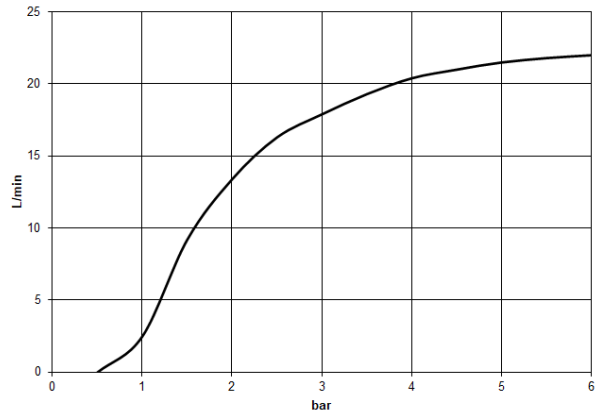

Rain shower with wall fixing 300 x 240 mm - Platinum

IMO

28 765 980

- 450mm projection
- rain shower 300 x 240mm
- PURE RAIN, max. flow rate 20 l/min (at 3 bar)
- Function from: 12 l/min
- rosette 60 x 60 mm
- 1/2" connection
- with anti-scale system
- quick clearing
- WRAS 1707033

Recommended miscellaneous

- Concealed wall elbow -**
- max. recess depth 163 mm
 - min. recess depth 90 mm

35 085 970 90

28 765 980

mm [inches]

Flow rate chart

Certificates

LGA_29229.