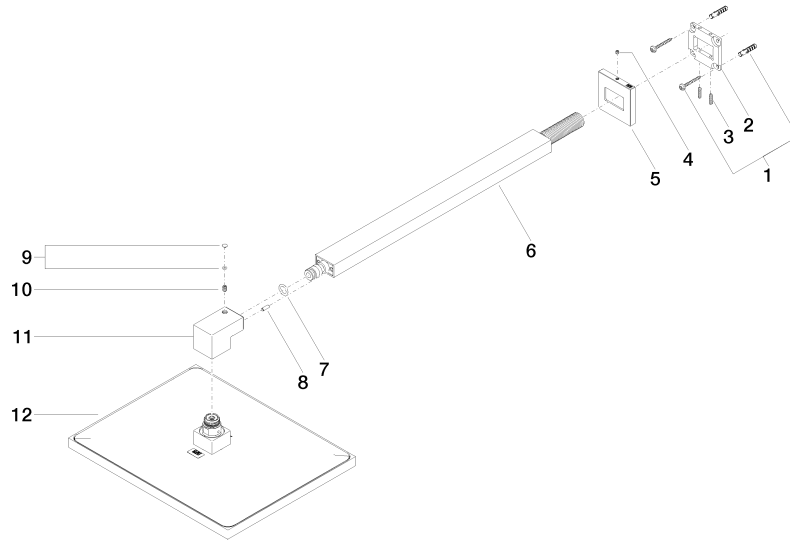

Rain shower with wall fixing 300 x 240 mm - Platinum

IMO

28 765 980

- 450mm projection
- rain shower 300 x 240mm
- PURE RAIN, max. flow rate 20 l/min (at 3 bar)
- Function from: 12 l/min
- rosette 60 x 60 mm
- 1/2" connection
- with anti-scale system
- quick clearing
- WRAS 1707033

Recommended miscellaneous

- Concealed wall elbow -**
- max. recess depth 163 mm
 - min. recess depth 90 mm

35 085 970 90

28 765 980

mm [inches]

Flow rate chart

Certificates

LGA_29229.

WRAS_2212012.

LGA_38662.

28 765 980

Spare parts list

No.	Item Number	Name	Quantity used	Delivery time
1	04 30 31 032 00 90	fixing set	1	2
2	09 30 11 160 90	disc	1	2
3	09 31 11 084 90	pin	2	2
4	09 31 11 099 90	pin	1	2
5	09 27 98 016-08	rosette	1	40
6	04 28 22 247 20-08	pipe	1	40
7	90 14 10 011 00 90	seal	1	2
8	09 31 11 040 90	pin	1	2
9	90 31 20 087 00-08	plug	1	40
10	09 31 11 036 90	pin	1	2
11	09 17 01 180-08	connection	1	40
12	04 12 05 063 00-08	shower	1	40