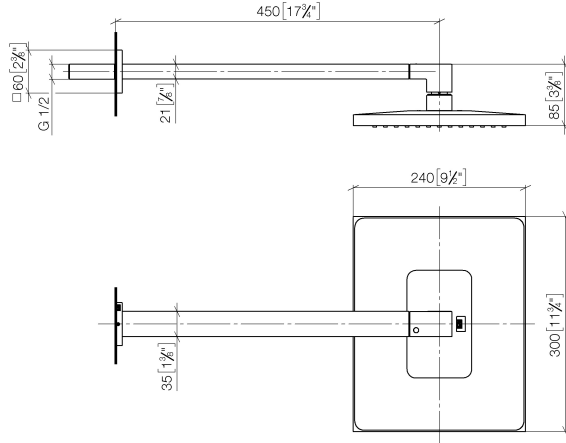

Rain shower with wall fixing 300 x 240 mm - Platinum

IMO

28 765 980

- 450mm projection
- rain shower 300 x 240mm
- PURE RAIN, max. flow rate 20 l/min (at 3 bar)
- Function from: 12 l/min
- rosette 60 x 60 mm
- 1/2" connection
- with anti-scale system
- quick clearing
- WRAS 1707033

Recommended miscellaneous

- Concealed wall elbow -**
- max. recess depth 163 mm
 - min. recess depth 90 mm

35 085 970 90

28 765 980

mm [inches]

Flow rate chart

Certificates

LGA_29229.

WRAS_2212012.

LGA_38662.

28 765 980

Spare parts list

No.	Item Number	Name	Quantity used	Delivery time
1	04 30 31 032 00 90	fixing set	1	2
2	09 30 11 160 90	disc	1	2
3	09 31 11 084 90	pin	2	2
4	09 31 11 099 90	pin	1	2
5	09 27 98 016-08	rosette	1	40
6	04 28 22 247 20-08	pipe	1	40
7	90 14 10 011 00 90	seal	1	2
8	09 31 11 040 90	pin	1	2
9	90 31 20 087 00-08	plug	1	40
10	09 31 11 036 90	pin	1	2
11	09 17 01 180-08	connection	1	40
12	04 12 05 063 00-08	shower	1	40