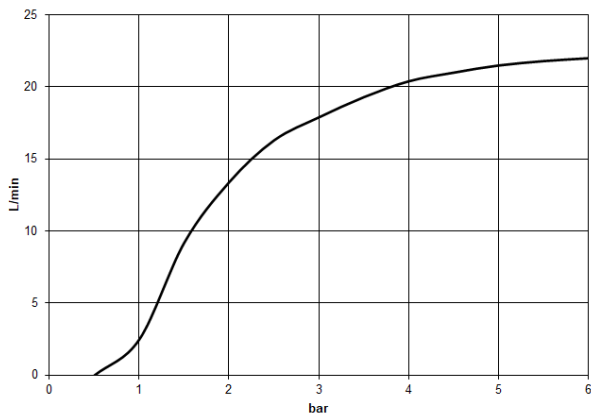

Rain shower with ceiling fixing 300 x 240 mm - Champagne (22kt Gold)

IMO

28 775 980

Fits: IMO, MEM, CL.1

- rain shower 300 x 240mm
- PURE RAIN, max. flow rate 20 l/min (at 3 bar)
- Function from: 12 l/min
- distance between ceiling and lower edge of the shower 165mm
- rosette 60 x 60, as required
- 1/2" connection
- with anti-scale system
- quick clearing
- WRAS 1707033

Recommended miscellaneous

- Concealed wall elbow -** 35 085 970 90
- max. recess depth 163 mm
 - min. recess depth 90 mm

28 775 980

mm [inches]

Flow rate chart

Certificates

LGA_29232. WRAS_2212012. LGA_38662.