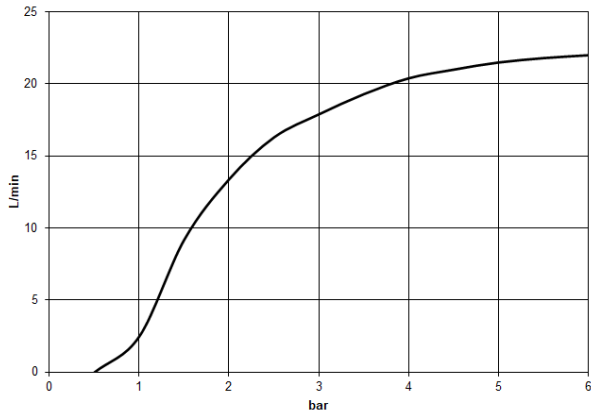

Rain shower with ceiling fixing 300 x 240 mm - Brushed Chrome

IMO

28 775 980

Fits: IMO, MEM, CL.1

- rain shower 300 x 240mm
- PURE RAIN, max. flow rate 20 l/min (at 3 bar)
- Function from: 12 l/min
- distance between ceiling and lower edge of the shower 165mm
- rosette 60 x 60, as required
- 1/2" connection
- with anti-scale system
- quick clearing
- WRAS 1707033

Recommended miscellaneous

Concealed wall elbow -

35 085 970 90

- max. recess depth 163 mm
- min. recess depth 90 mm

28 775 980

mm [inches]

Flow rate chart

Certificates