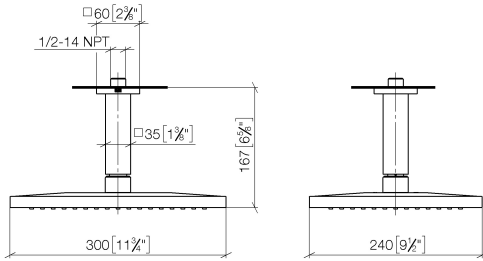

Rain shower with ceiling fixing 300 x 240 mm - Brushed Chrome

IMO

28 775 980

Fits: IMO, MEM, CL.1

- rain shower 300 x 240mm
- PURE RAIN, max. flow rate 20 l/min (at 3 bar)
- Function from: 12 l/min
- distance between ceiling and lower edge of the shower 165mm
- rosette 60 x 60, as required
- 1/2" connection
- with anti-scale system
- quick clearing
- WRAS 1707033

Recommended miscellaneous

Concealed wall elbow -

35 085 970 90

- max. recess depth 163 mm
- min. recess depth 90 mm

28 775 980

mm [inches]

Flow rate chart

Certificates

LGA_29232. WRAS_2212012. LGA_38662.

28 775 980

Spare parts list

No.	Item Number	Name	Quantity used	Delivery time
1	09 27 98 017-93	rosette	1	20
2	90 11 10 092 00-93	connection	1	20
3	04 12 05 063 00-93	shower	1	20