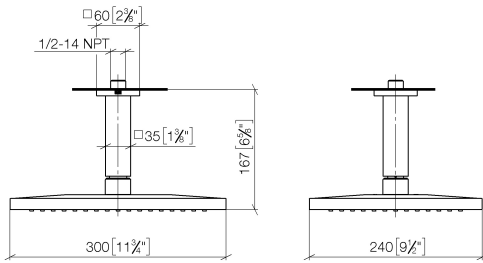

Rain shower with ceiling fixing 300 x 240 mm - Brushed Dark Platinum

IMO

28 775 980

Fits: IMO, MEM, CL.1

- rain shower 300 x 240mm
- PURE RAIN, max. flow rate 20 l/min (at 3 bar)
- Function from: 12 l/min
- distance between ceiling and lower edge of the shower 165mm
- rosette 60 x 60, as required
- 1/2" connection
- with anti-scale system
- quick clearing
- WRAS 2212012

Recommended miscellaneous

Concealed wall elbow -

35 085 970 90

- max. recess depth 163 mm
- min. recess depth 90 mm

28 775 980

mm [inches]

Flow rate chart

Certificates

LGA_29232. WRAS_2212012. LGA_38662.

28 775 980

Spare parts list

No.	Item Number	Name	Quantity used	Delivery time
1	09 27 98 017-99	rosette	1	30
2	90 11 10 092 00-99	connection	1	30
3	04 12 05 063 00-99	shower	1	30