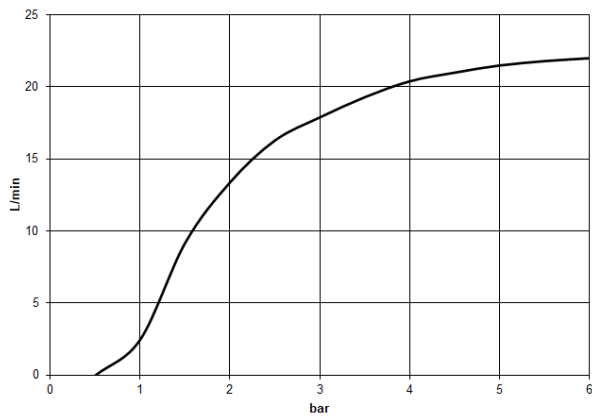

Rain shower with ceiling fixing 300 x 240 mm - Brushed Dark Platinum

IMO

28 775 980

Fits: IMO, MEM, CL.1

- rain shower 300 x 240mm
- PURE RAIN, max. flow rate 20 l/min (at 3 bar)
- Function from: 12 l/min
- distance between ceiling and lower edge of the shower 165mm
- rosette 60 x 60, as required
- 1/2" connection
- with anti-scale system
- quick clearing
- WRAS 2212012

Recommended miscellaneous

Concealed wall elbow -

35 085 970 90

- max. recess depth 163 mm
- min. recess depth 90 mm

28 775 980

mm [inches]

Flow rate chart

Certificates