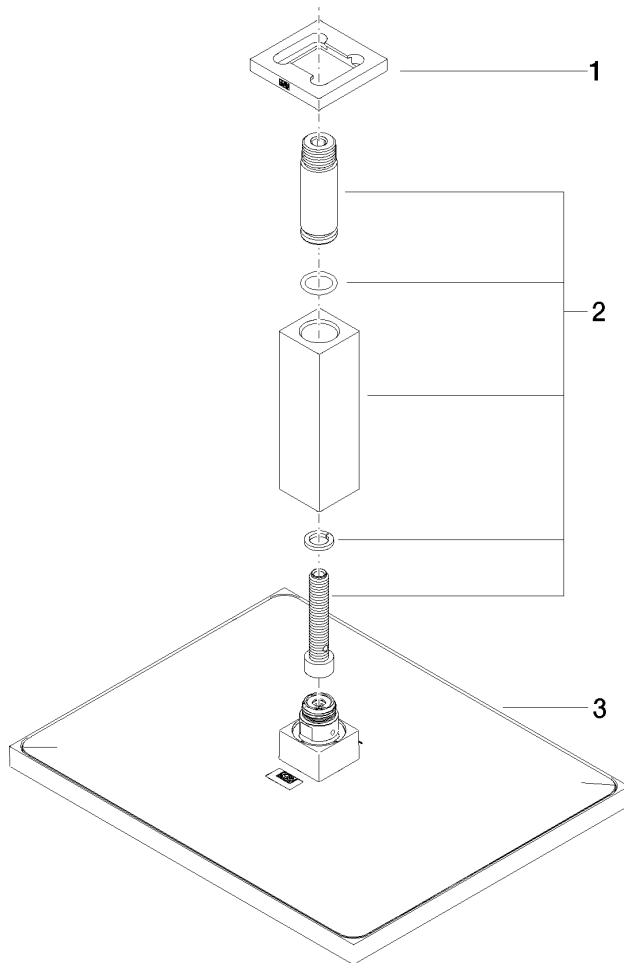

Rain shower with ceiling fixing 300 x 240 mm - Brushed Dark Platinum

IMO

28 775 980

Fits: IMO, MEM, CL.1

- rain shower 300 x 240mm
- PURE RAIN, max. flow rate 20 l/min (at 3 bar)
- Function from: 12 l/min
- distance between ceiling and lower edge of the shower 165mm
- rosette 60 x 60, as required
- 1/2" connection
- with anti-scale system
- quick clearing
- WRAS 2212012

Recommended miscellaneous

Concealed wall elbow -

35 085 970 90

- max. recess depth 163 mm
- min. recess depth 90 mm

28 775 980

mm [inches]

Flow rate chart

Certificates

LGA_29232. WRAS_2212012. LGA_38662.

28 775 980

Spare parts list

No.	Item Number	Name	Quantity used	Delivery time
1	09 27 98 017-99	rosette	1	30
2	90 11 10 092 00-99	connection	1	30
3	04 12 05 063 00-99	shower	1	30