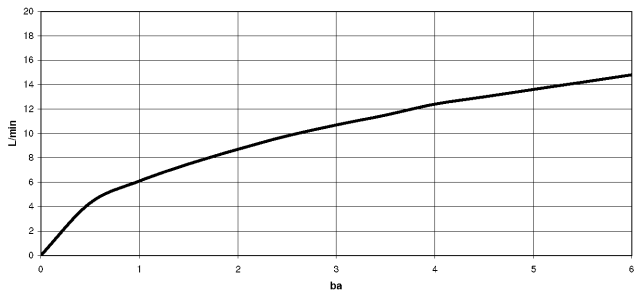

**MEM Single-lever basin mixer - Chrome**

MEM

29 210 782

- hole diameter 35 mm
- rosette 60 x 60 mm
- 3x screw-in M 10 x 1 pressure hose, leak-tested

	Chrome	29 210 782-00
	Brushed Platinum	29 210 782-06
	Platinum	29 210 782-08
	Dark Chrome	29 210 782-19
	Brushed Durabronze (23kt Gold)	29 210 782-28
	Brushed Champagne (22kt Gold)	29 210 782-46
	Champagne (22kt Gold)	29 210 782-47
	Brushed Dark Platinum	29 210 782-99

29 210 782

mm [inches]

**Flow rate chart**

**Codes & Standards**

DIN 4109

Executive Order  
no. 1007

ISO 3822

Ü-Zeichen