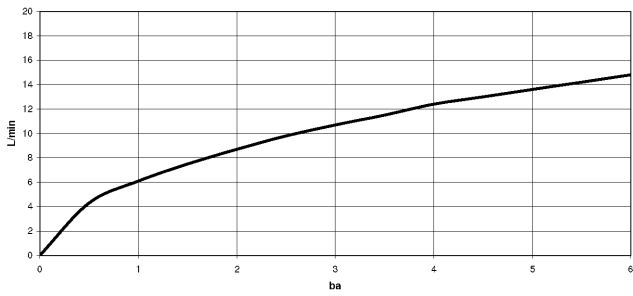

MEM Single-lever basin mixer - Platinum

MEM

29 210 782

- hole diameter 35 mm
- rosette 60 x 60 mm
- 3x screw-in M 10 x 1 pressure hose, leak-tested

	Platinum	29 210 782-08
	Chrome	29 210 782-00
	Brushed Platinum	29 210 782-06
	Dark Chrome	29 210 782-19
	Brushed Durabronze (23kt Gold)	29 210 782-28
	Brushed Champagne (22kt Gold)	29 210 782-46
	Champagne (22kt Gold)	29 210 782-47
	Brushed Dark Platinum	29 210 782-99

29 210 782

mm [inches]

Flow rate chart

Codes & Standards

DIN 4109

Executive Order
no. 1007

ISO 3822

Ü-Zeichen