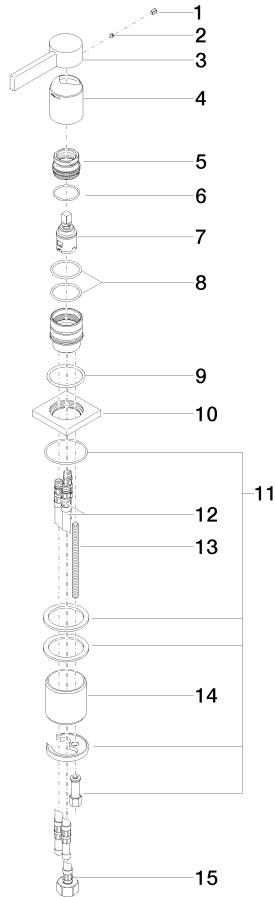

MEM Single-lever basin mixer - Platinum

MEM

29 210 782

- hole diameter 35 mm
- rosette 60 x 60 mm
- 3x screw-in M 10 x 1 pressure hose, leak-tested

	Platinum	29 210 782-08
	Chrome	29 210 782-00
	Brushed Platinum	29 210 782-06
	Dark Chrome	29 210 782-19
	Brushed Durabronze (23kt Gold)	29 210 782-28
	Brushed Champagne (22kt Gold)	29 210 782-46
	Champagne (22kt Gold)	29 210 782-47
	Brushed Dark Platinum	29 210 782-99

29 210 782

mm [inches]

Flow rate chart

Codes & Standards

DIN 4109

Executive Order
no. 1007

ISO 3822

Ü-Zeichen

MEM Single-lever basin mixer - Platinum

MEM

29 210 782

Certificates

GDV_0400

LGA_28

29 210 782

Product version from 3/10/2014 to 3/18/2019

Product version from 3/18/2019 to 5/5/2021

Product version from 5/5/2021

Parts for other
finishes can be found
here: [Chrome](#)

MEM Single-lever basin mixer - Platinum

MEM

29 210 782

Spare parts list

Product version from 3/10/2014 to 3/18/2019