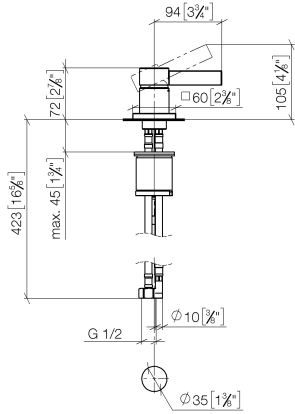

MEM Single-lever basin mixer - Platinum

MEM

29 210 782

- hole diameter 35 mm
- rosette 60 x 60 mm
- 3x screw-in M 10 x 1 pressure hose, leak-tested

	Platinum	29 210 782-08
	Chrome	29 210 782-00
	Brushed Platinum	29 210 782-06
	Dark Chrome	29 210 782-19
	Brushed Durabronze (23kt Gold)	29 210 782-28
	Brushed Champagne (22kt Gold)	29 210 782-46
	Champagne (22kt Gold)	29 210 782-47
	Brushed Dark Platinum	29 210 782-99

29 210 782

mm [inches]

Flow rate chart

Codes & Standards

DIN 4109

Executive Order
no. 1007

ISO 3822

Ü-Zeichen