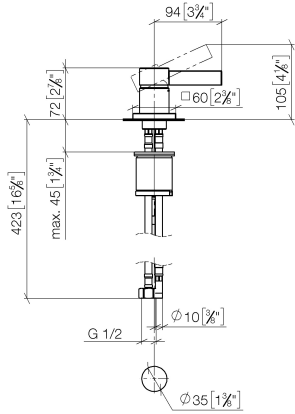

**MEM Single-lever basin mixer - Dark Chrome**

MEM

29 210 782

- hole diameter 35 mm
- rosette 60 x 60 mm
- 3x screw-in M 10 x 1 pressure hose, leak-tested

	Dark Chrome	29 210 782-19
	Chrome	29 210 782-00
	Brushed Platinum	29 210 782-06
	Platinum	29 210 782-08
	Brushed Durabross (23kt Gold)	29 210 782-28
	Brushed Champagne (22kt Gold)	29 210 782-46
	Champagne (22kt Gold)	29 210 782-47
	Brushed Dark Platinum	29 210 782-99

29 210 782

mm [inches]

**Flow rate chart**

**Codes & Standards**

Executive Order  
no. 1007