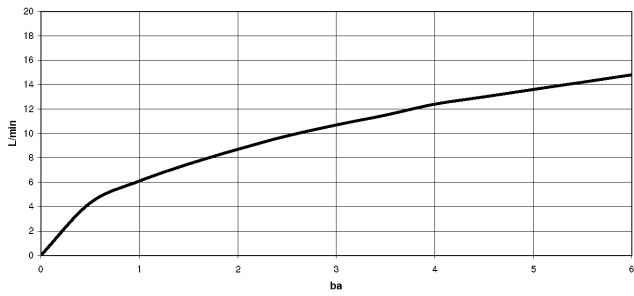

**MEM Single-lever basin mixer - Dark Chrome**

MEM

29 210 782

- hole diameter 35 mm
- rosette 60 x 60 mm
- 3x screw-in M 10 x 1 pressure hose, leak-tested

	Dark Chrome	29 210 782-19
	Chrome	29 210 782-00
	Brushed Platinum	29 210 782-06
	Platinum	29 210 782-08
	Brushed Durabross (23kt Gold)	29 210 782-28
	Brushed Champagne (22kt Gold)	29 210 782-46
	Champagne (22kt Gold)	29 210 782-47
	Brushed Dark Platinum	29 210 782-99

29 210 782

mm [inches]

**Flow rate chart**

**Codes & Standards**

Executive Order  
no. 1007