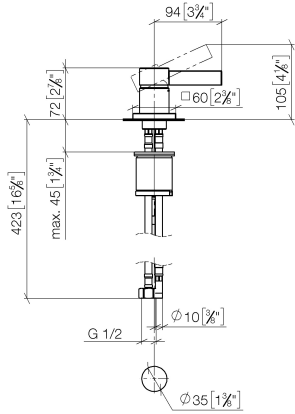

MEM Single-lever basin mixer - Dark Chrome

MEM

29 210 782

- hole diameter 35 mm
- rosette 60 x 60 mm
- 3x screw-in M 10 x 1 pressure hose, leak-tested

	Dark Chrome	29 210 782-19
	Chrome	29 210 782-00
	Brushed Platinum	29 210 782-06
	Platinum	29 210 782-08
	Brushed Durabress (23kt Gold)	29 210 782-28
	Brushed Champagne (22kt Gold)	29 210 782-46
	Champagne (22kt Gold)	29 210 782-47
	Brushed Dark Platinum	29 210 782-99

29 210 782

mm [inches]

Flow rate chart

Codes & Standards

Executive Order
no. 1007

MEM Single-lever basin mixer - Dark Chrome

MEM

29 210 782