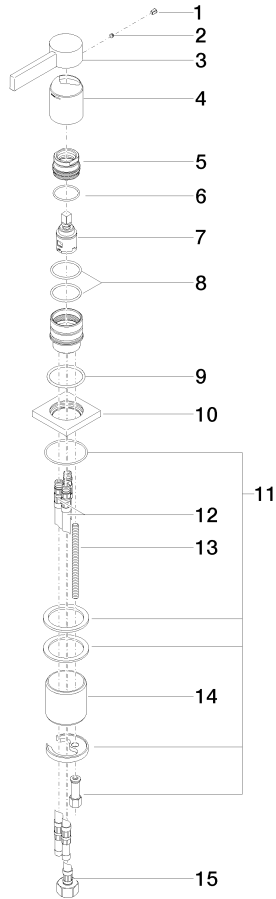

MEM Single-lever basin mixer - Dark Chrome

MEM

29 210 782

- hole diameter 35 mm
- rosette 60 x 60 mm
- 3x screw-in M 10 x 1 pressure hose, leak-tested

	Dark Chrome	29 210 782-19
	Chrome	29 210 782-00
	Brushed Platinum	29 210 782-06
	Platinum	29 210 782-08
	Brushed Durabress (23kt Gold)	29 210 782-28
	Brushed Champagne (22kt Gold)	29 210 782-46
	Champagne (22kt Gold)	29 210 782-47
	Brushed Dark Platinum	29 210 782-99

29 210 782

mm [inches]

Flow rate chart

Codes & Standards

Executive Order
no. 1007

MEM Single-lever basin mixer - Dark Chrome

MEM

29 210 782

Certificates

GDV_0400

29 210 782

Parts for other finishes can be found here: [Chrome](#)

MEM Single-lever basin mixer - Dark Chrome

MEM

29 210 782

Spare parts list