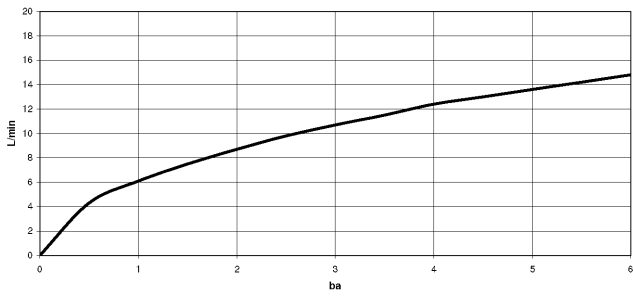

MEM Single-lever basin mixer - Dark Chrome

MEM

29 210 782

- hole diameter 35 mm
- rosette 60 x 60 mm
- 3x screw-in M 10 x 1 pressure hose, leak-tested

	Dark Chrome	29 210 782-19
	Chrome	29 210 782-00
	Brushed Platinum	29 210 782-06
	Platinum	29 210 782-08
	Brushed Durabress (23kt Gold)	29 210 782-28
	Brushed Champagne (22kt Gold)	29 210 782-46
	Champagne (22kt Gold)	29 210 782-47
	Brushed Dark Platinum	29 210 782-99

29 210 782

mm [inches]

Flow rate chart

Codes & Standards

Executive Order
no. 1007

MEM Single-lever basin mixer - Dark Chrome

MEM

29 210 782