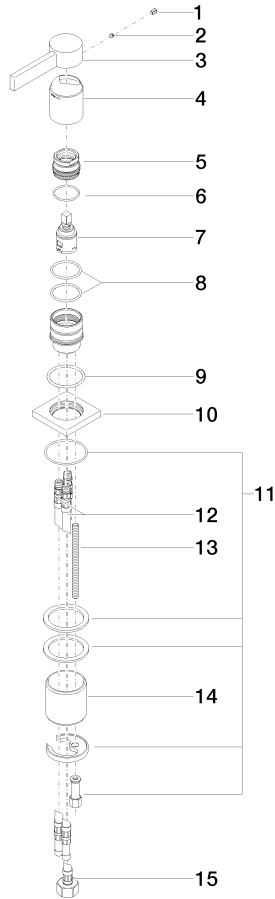

29 210 782

Product version from 3/10/2014 to 3/18/2019

Product version from 3/18/2019 to 5/5/2021

Parts for other finishes can be found here: [Chrome](#)