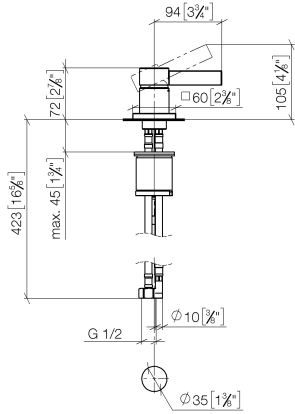

MEM Single-lever basin mixer - Brushed Durabron (23kt Gold)

MEM

29 210 782

- hole diameter 35 mm
- rosette 60 x 60 mm
- 3x screw-in M 10 x 1 pressure hose, leak-tested

	Brushed Durabron (23kt Gold)	29 210 782-28
	Chrome	29 210 782-00
	Brushed Platinum	29 210 782-06
	Platinum	29 210 782-08
	Dark Chrome	29 210 782-19
	Brushed Champagne (22kt Gold)	29 210 782-46
	Champagne (22kt Gold)	29 210 782-47
	Brushed Dark Platinum	29 210 782-99

29 210 782

mm [inches]

Flow rate chart

Codes & Standards

DIN 4109

Executive Order
no. 1007

ISO 3822

Ü-Zeichen

MEM Single-lever basin mixer - Brushed Durabross (23kt Gold)

MEM

29 210 782

Certificates

GDV_0400

LGA_28

29 210 782

Product version from 3/10/2014 to 3/18/2019