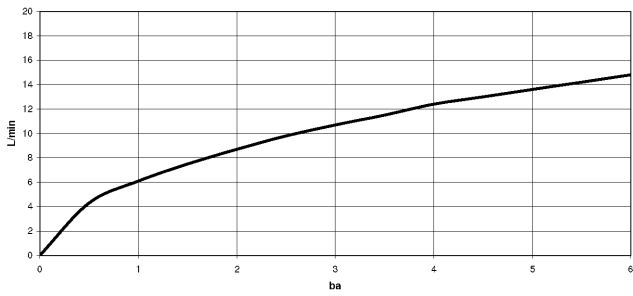

MEM Single-lever basin mixer - Brushed Durabron (23kt Gold)

MEM

29 210 782

- hole diameter 35 mm
- rosette 60 x 60 mm
- 3x screw-in M 10 x 1 pressure hose, leak-tested

	Brushed Durabron (23kt Gold)	29 210 782-28
	Chrome	29 210 782-00
	Brushed Platinum	29 210 782-06
	Platinum	29 210 782-08
	Dark Chrome	29 210 782-19
	Brushed Champagne (22kt Gold)	29 210 782-46
	Champagne (22kt Gold)	29 210 782-47
	Brushed Dark Platinum	29 210 782-99

29 210 782

mm [inches]

Flow rate chart

Codes & Standards

DIN 4109

Executive Order
no. 1007

ISO 3822

Ü-Zeichen