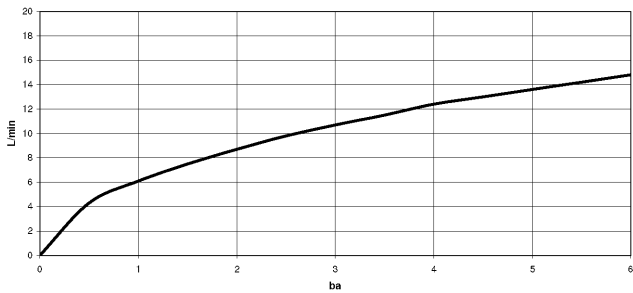

**MEM Single-lever basin mixer - Champagne (22kt Gold)**

MEM

29 210 782

- hole diameter 35 mm
- rosette 60 x 60 mm
- 3x screw-in M 10 x 1 pressure hose, leak-tested

	Champagne (22kt Gold)	29 210 782-47
	Chrome	29 210 782-00
	Brushed Platinum	29 210 782-06
	Platinum	29 210 782-08
	Dark Chrome	29 210 782-19
	Brushed Durabross (23kt Gold)	29 210 782-28
	Brushed Champagne (22kt Gold)	29 210 782-46
	Brushed Dark Platinum	29 210 782-99

29 210 782

mm [inches]

**Flow rate chart**

**Codes & Standards**

Executive Order  
no. 1007

MEM Single-lever basin mixer - Champagne (22kt Gold)

---

MEM