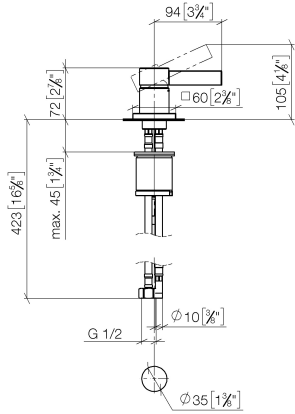

**MEM Single-lever basin mixer - Champagne (22kt Gold)**

MEM

29 210 782

- hole diameter 35 mm
- rosette 60 x 60 mm
- 3x screw-in M 10 x 1 pressure hose, leak-tested

	Champagne (22kt Gold)	29 210 782-47
	Chrome	29 210 782-00
	Brushed Platinum	29 210 782-06
	Platinum	29 210 782-08
	Dark Chrome	29 210 782-19
	Brushed Durabross (23kt Gold)	29 210 782-28
	Brushed Champagne (22kt Gold)	29 210 782-46
	Brushed Dark Platinum	29 210 782-99

29 210 782

mm [inches]

**Flow rate chart**

**Codes & Standards**

Executive Order  
no. 1007

MEM Single-lever basin mixer - Champagne (22kt Gold)

---

MEM