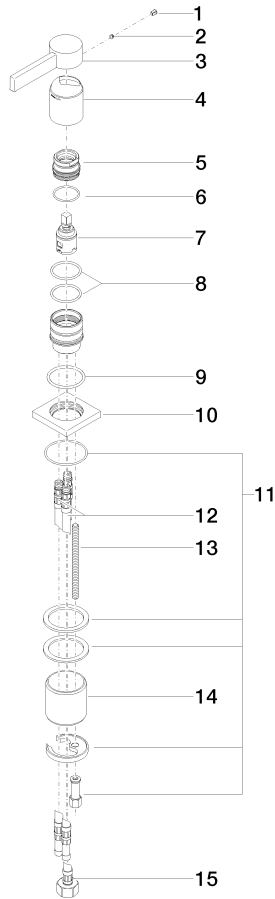

**MEM Single-lever basin mixer - Champagne (22kt Gold)**

MEM

29 210 782

- hole diameter 35 mm
- rosette 60 x 60 mm
- 3x screw-in M 10 x 1 pressure hose, leak-tested

	Champagne (22kt Gold)	29 210 782-47
	Chrome	29 210 782-00
	Brushed Platinum	29 210 782-06
	Platinum	29 210 782-08
	Dark Chrome	29 210 782-19
	Brushed Durabross (23kt Gold)	29 210 782-28
	Brushed Champagne (22kt Gold)	29 210 782-46
	Brushed Dark Platinum	29 210 782-99

29 210 782

mm [inches]

**Flow rate chart**

**Codes & Standards**

Executive Order  
no. 1007

MEM Single-lever basin mixer - Champagne (22kt Gold)

---

MEM

## MEM Single-lever basin mixer - Champagne (22kt Gold)

---

MEM

29 210 782