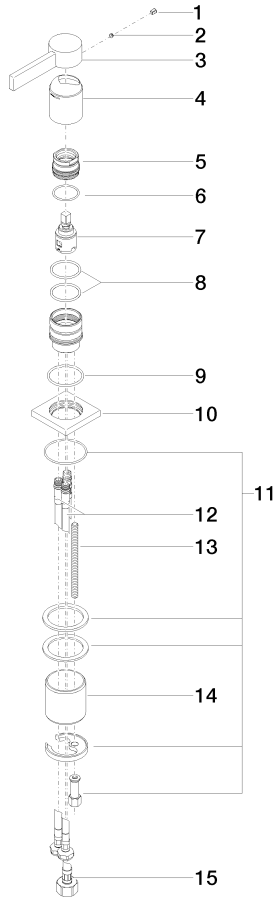

MEM Single-lever basin mixer - Brushed Dark Platinum

MEM

29 210 782

- hole diameter 35 mm
- rosette 60 x 60 mm
- 3x screw-in M 10 x 1 pressure hose, leak-tested

| | | |
|---|--------------------------------|---------------|
|  | Brushed Dark Platinum | 29 210 782-99 |
|  | Chrome | 29 210 782-00 |
|  | Brushed Platinum | 29 210 782-06 |
|  | Platinum | 29 210 782-08 |
|  | Dark Chrome | 29 210 782-19 |
|  | Brushed Durabronze (23kt Gold) | 29 210 782-28 |
|  | Brushed Champagne (22kt Gold) | 29 210 782-46 |
|  | Champagne (22kt Gold) | 29 210 782-47 |

29 210 782

mm [inches]

Flow rate chart

Certificates

LGA_28449.

GDV_0400283.

29 210 782

Parts for other finishes can be found here: [Chrome](#)

Spare parts list

| No. | Item Number | Name | Quantity used | Delivery time |
|-----|--------------------|------------|---------------|---------------|
| 1 | 90 31 20 109 00 90 | plug | 1 | 2 |
| 2 | 90 31 11 063 00 90 | pin | 1 | 2 |
| 3 | 09 20 78 057-99 | handle | 1 | 30 |
| 4 | 09 11 02 289-99 | cover | 1 | 30 |
| 5 | 09 24 04 288 90 | nut | 1 | 2 |
| 6 | 09 14 10 137 90 | seal | 1 | 2 |
| 7 | 90 15 05 042 00 90 | cartridge | 1 | 2 |
| 8 | 09 14 10 192 90 | seal | 2 | 2 |
| 9 | 09 14 10 067 90 | seal | 1 | 2 |
| 10 | 09 27 78 040-99 | rosette | 1 | 30 |
| 11 | 04 30 11 038 02 90 | fixing set | 1 | 2 |
| 12 | 04 30 04 104 00 90 | hose | 2 | 2 |
| 13 | 09 31 11 012 90 | pin | 1 | 2 |
| 14 | 09 18 40 079 90 | sleeve | 1 | 2 |
| 15 | 04 30 04 019 00 90 | hose | 1 | 2 |