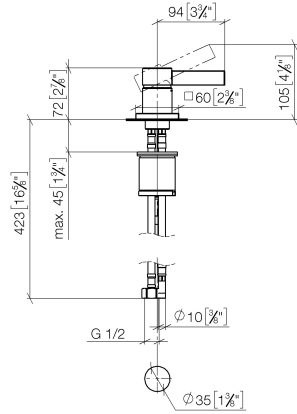

MEM Single-lever basin mixer - Brushed Dark Platinum

MEM

29 210 782

- hole diameter 35 mm
- rosette 60 x 60 mm
- 3x screw-in M 10 x 1 pressure hose, leak-tested

| | | |
|---|--------------------------------|---------------|
|  | Brushed Dark Platinum | 29 210 782-99 |
|  | Chrome | 29 210 782-00 |
|  | Brushed Platinum | 29 210 782-06 |
|  | Platinum | 29 210 782-08 |
|  | Dark Chrome | 29 210 782-19 |
|  | Brushed Durabronze (23kt Gold) | 29 210 782-28 |
|  | Brushed Champagne (22kt Gold) | 29 210 782-46 |
|  | Champagne (22kt Gold) | 29 210 782-47 |

29 210 782

mm [inches]

Flow rate chart

Certificates

LGA_28449.

GDV_0400283.

29 210 782

Parts for other finishes can be found here: [Chrome](#)

Spare parts list

| No. | Item Number | Name | Quantity used | Delivery time |
|-----|--------------------|------------|---------------|---------------|
| 1 | 90 31 20 109 00 90 | plug | 1 | 2 |
| 2 | 90 31 11 063 00 90 | pin | 1 | 2 |
| 3 | 09 20 78 057-99 | handle | 1 | 30 |
| 4 | 09 11 02 289-99 | cover | 1 | 30 |
| 5 | 09 24 04 288 90 | nut | 1 | 2 |
| 6 | 09 14 10 137 90 | seal | 1 | 2 |
| 7 | 90 15 05 042 00 90 | cartridge | 1 | 2 |
| 8 | 09 14 10 192 90 | seal | 2 | 2 |
| 9 | 09 14 10 067 90 | seal | 1 | 2 |
| 10 | 09 27 78 040-99 | rosette | 1 | 30 |
| 11 | 04 30 11 038 02 90 | fixing set | 1 | 2 |
| 12 | 04 30 04 104 00 90 | hose | 2 | 2 |
| 13 | 09 31 11 012 90 | pin | 1 | 2 |
| 14 | 09 18 40 079 90 | sleeve | 1 | 2 |
| 15 | 04 30 04 019 00 90 | hose | 1 | 2 |