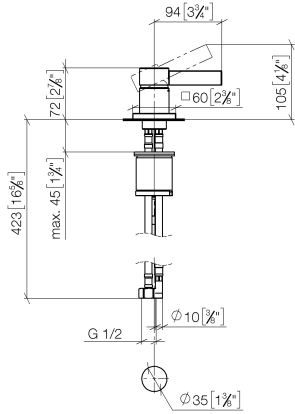

MEM Single-lever basin mixer - Brushed Dark Platinum

MEM

29 210 782

- hole diameter 35 mm
- rosette 60 x 60 mm
- 3x screw-in M 10 x 1 pressure hose, leak-tested

	Brushed Dark Platinum	29 210 782-99
	Chrome	29 210 782-00
	Brushed Platinum	29 210 782-06
	Platinum	29 210 782-08
	Dark Chrome	29 210 782-19
	Brushed Durabross (23kt Gold)	29 210 782-28
	Brushed Champagne (22kt Gold)	29 210 782-46
	Champagne (22kt Gold)	29 210 782-47

29 210 782

mm [inches]

Flow rate chart

Codes & Standards

DIN 4109

Executive Order
no. 1007

ISO 3822

Ü-Zeichen