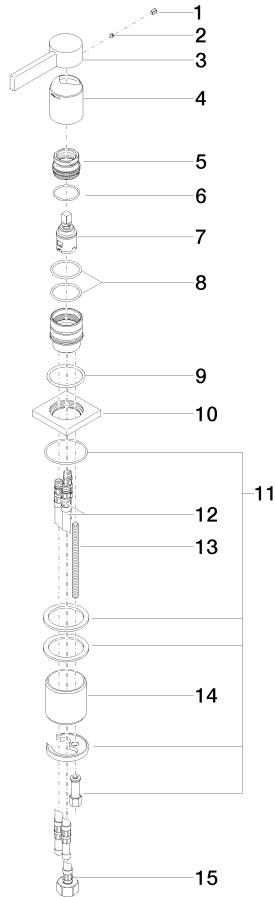

MEM Single-lever basin mixer - Brushed Dark Platinum

MEM

29 210 782

- hole diameter 35 mm
- rosette 60 x 60 mm
- 3x screw-in M 10 x 1 pressure hose, leak-tested

	Brushed Dark Platinum	29 210 782-99
	Chrome	29 210 782-00
	Brushed Platinum	29 210 782-06
	Platinum	29 210 782-08
	Dark Chrome	29 210 782-19
	Brushed Durabross (23kt Gold)	29 210 782-28
	Brushed Champagne (22kt Gold)	29 210 782-46
	Champagne (22kt Gold)	29 210 782-47

29 210 782

mm [inches]

Flow rate chart

Codes & Standards

DIN 4109

Executive Order
no. 1007

ISO 3822

Ü-Zeichen

Product version from 3/18/2019 to 5/5/2021

Product version from 5/5/2021

Parts for other
finishes can be found
here: [Chrome](#)

MEM Single-lever basin mixer - Brushed Dark Platinum

MEM

29 210 782

Spare parts list

Product version from 3/10/2014 to 3/18/2019

Product version from 3/18/2019 to 5/5/2021

Product version from 5/5/2021

No.	Item Number	Name	Quantity used	Delivery time
	09 31 20 017 90	plug	17	60