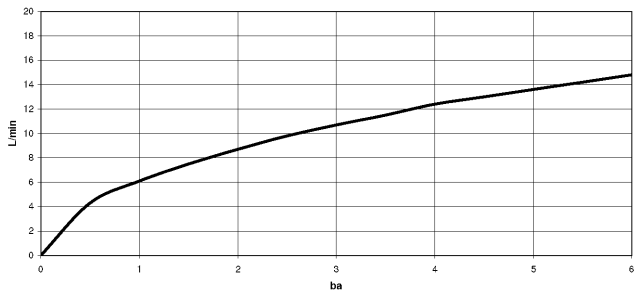

MEM Single-lever basin mixer - Brushed Dark Platinum

MEM

29 210 782

- hole diameter 35 mm
- rosette 60 x 60 mm
- 3x screw-in M 10 x 1 pressure hose, leak-tested

	Brushed Dark Platinum	29 210 782-99
	Chrome	29 210 782-00
	Brushed Platinum	29 210 782-06
	Platinum	29 210 782-08
	Dark Chrome	29 210 782-19
	Brushed Durabross (23kt Gold)	29 210 782-28
	Brushed Champagne (22kt Gold)	29 210 782-46
	Champagne (22kt Gold)	29 210 782-47

29 210 782

mm [inches]

Flow rate chart

Codes & Standards

DIN 4109

Executive Order
no. 1007

ISO 3822

Ü-Zeichen