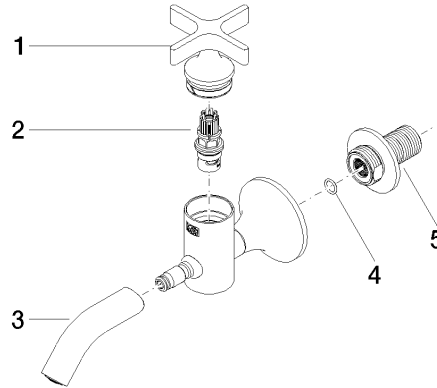

**VAIA Wall-mounted valve cold water without pop-up waste - Brushed
Champagne (22kt Gold)**

VAIA

30 010 809

- 151mm projection
- fixed spout
- adapter with male thread 3/4"
- hole diameter 35 mm
- rosette Ø 60 mm
- max. flow 5.7 l/min
- lead-free
- This product can help a building meet the requirements of Green Building Rating Systems, e.g. LEED®, BREEAM®, DGNB

30 010 809
mm [inches]

Flow rate chart

Certificates

LGA_18902.

WRAS_240102003.

30 010 809
Parts for other
finishes can be found
here: [Chrome](#)

Spare parts list

No.	Item Number	Name	Quantity used	Delivery time
1	90 20 66 025 00-46	handle	1	30
2	90 90 03 175 00 90	top	1	2
3	90 28 22 381 00-46	spout	1	30
4	90 14 10 060 00 90	seal	1	2
5	09 24 03 269 90	nipple	1	2