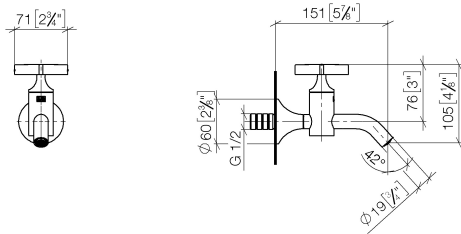

**VAIA Wall-mounted valve cold water without pop-up waste - Brushed
Champagne (22kt Gold)**

VAIA

30 010 809

- 151mm projection
- fixed spout
- adapter with male thread 3/4"
- hole diameter 35 mm
- rosette Ø 60 mm
- max. flow 5.7 l/min
- lead-free
- This product can help a building meet the requirements of Green Building Rating Systems, e.g. LEED®, BREEAM®, DGNB

30 010 809
mm [inches]

Flow rate chart

Certificates

LGA_18902.

WRAS_240102003.

30 010 809
Parts for other
finishes can be found
here: [Chrome](#)

Spare parts list

No.	Item Number	Name	Quantity used	Delivery time
1	90 20 66 025 00-46	handle	1	30
2	90 90 03 175 00 90	top	1	2
3	90 28 22 381 00-46	spout	1	30
4	90 14 10 060 00 90	seal	1	2
5	09 24 03 269 90	nipple	1	2