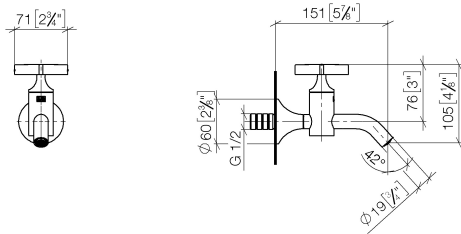

VAIA Wall-mounted valve cold water without pop-up waste - Champagne (22kt Gold)

VAIA

30 010 809

- 151mm projection
- fixed spout
- adapter with male thread 3/4"
- hole diameter 35 mm
- rosette Ø 60 mm
- max. flow 5.7 l/min
- lead-free
- This product can help a building meet the requirements of Green Building Rating Systems, e.g. LEED®, BREEAM®, DGNB

30 010 809
mm [inches]

Flow rate chart

Certificates

LGA_18902.

WRAS_240102003.

30 010 809
Parts for other
finishes can be found
here: Chrome

Spare parts list

No.	Item Number	Name	Quantity used	Delivery time
1	90 20 66 025 00-47	handle	1	30
2	90 90 03 175 00 90	top	1	2
3	90 28 22 381 00-47	spout	1	30
4	90 14 10 060 00 90	seal	1	2
5	09 24 03 269 90	nipple	1	2