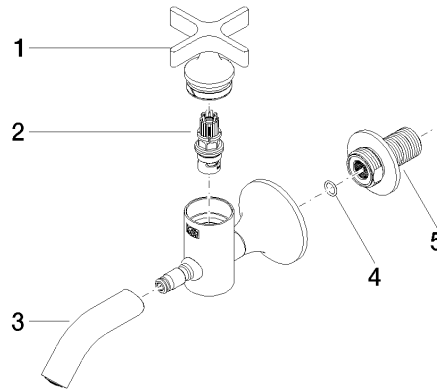

VAIA Wall-mounted valve cold water without pop-up waste - Champagne (22kt Gold)

VAIA

30 010 809

- 151mm projection
- fixed spout
- adapter with male thread 3/4"
- hole diameter 35 mm
- rosette Ø 60 mm
- max. flow 5.7 l/min
- lead-free
- This product can help a building meet the requirements of Green Building Rating Systems, e.g. LEED®, BREEAM®, DGNB

30 010 809
mm [inches]

Flow rate chart

Certificates

LGA_18902.

WRAS_240102003.

30 010 809
Parts for other
finishes can be found
here: Chrome

Spare parts list

No.	Item Number	Name	Quantity used	Delivery time
1	90 20 66 025 00-47	handle	1	30
2	90 90 03 175 00 90	top	1	2
3	90 28 22 381 00-47	spout	1	30
4	90 14 10 060 00 90	seal	1	2
5	09 24 03 269 90	nipple	1	2