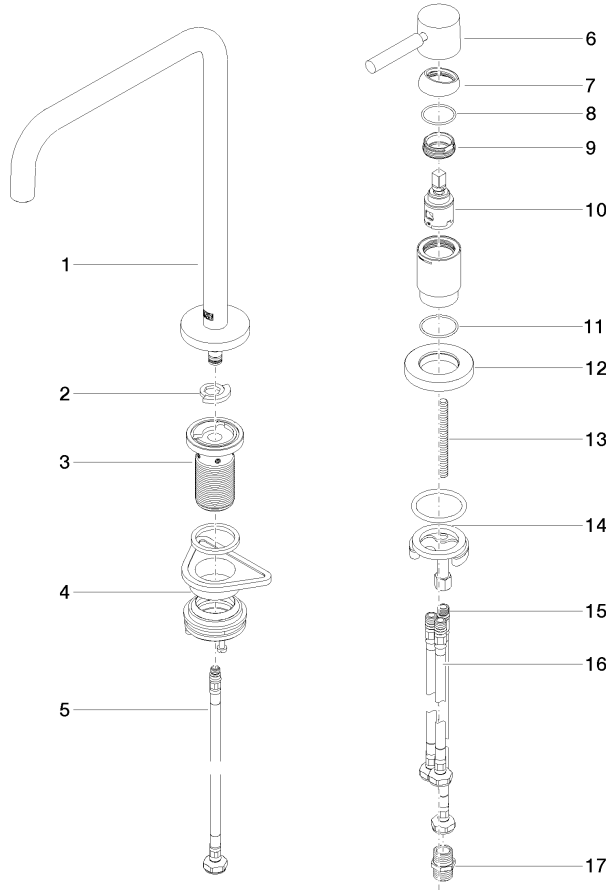

**META SQUARE Two-hole mixer with individual rosettes - Champagne (22kt Gold)**

META SQUARE

32 815 861

- 235mm projection
- pivotable spout 360°
- Optional swivel limiter available with swivel limiter set 12 820 970 90
- air-enriched flow
- max. flow 8 l/min at 3 bar flow pressure
- This product can help a building meet the requirements of Green Building Rating Systems, e.g. LEED®, BREEAM®, DGNB
- lead-free
- WRAS 240102014

Operating unit can be positioned freely.

	Champagne (22kt Gold)	32 815 861-47
	Chrome	32 815 861-00
	Brushed Platinum	32 815 861-06
	Platinum	32 815 861-08
	Durabronze (23kt Gold)	32 815 861-09
	Dark Chrome	32 815 861-19
	Brushed Durabronze (23kt Gold)	32 815 861-28
	Matte Black	32 815 861-33
	Brushed Champagne (22kt Gold)	32 815 861-46
	Brushed Chrome	32 815 861-93
	Brushed Dark Platinum	32 815 861-99

**Recommended miscellaneous**

**Swivel limitation set -** 12 820 970 90

**Recommended miscellaneous**

**Dispenser with rosette - Champagne (22kt Gold)** 82 444 970-47

**Recommended miscellaneous**

**Strainer waste with control handle - Champagne (22kt Gold)** 10 710 970-47

32 815 861  
mm [inches]  
1:5

**Flow rate chart**

**Certificates**

LGA\_38639.

WRAS\_240102014.

32 815 861

**Spare parts list**

No.	Item Number	Name	Quantity used	Delivery time
1	90 28 22 287 00-47	spout	1	-
Spare part can no longer be ordered, please order the replacement item				
2	12 820 970 90	Swivel limitation set -	1	2
3	90 30 01 299 00 90	shaft	1	2
4	04 23 10 044 08 90	fixing set	1	2
5	04 30 04 100 00 90	hose	1	2
6	90 20 66 003 00-47	handle	1	-
Spare part can no longer be ordered, please order the replacement item				
7	09 28 30 026-47	cover	1	60
8	09 14 10 091 90	seal	1	2
9	09 24 04 266 90	nut	1	2
10	90 15 05 042 00 90	cartridge	1	2
11	09 14 10 110 90	seal	1	2
12	09 27 97 040-47	rosette	1	60
13	09 31 11 011 90	pin	1	2
14	04 30 11 085 97 90	fixing set	1	2
15	04 30 04 104 00 90	hose	1	2
16	04 30 04 105 00 90	hose	2	2
17	90 24 03 250 00 90	nipple	1	2