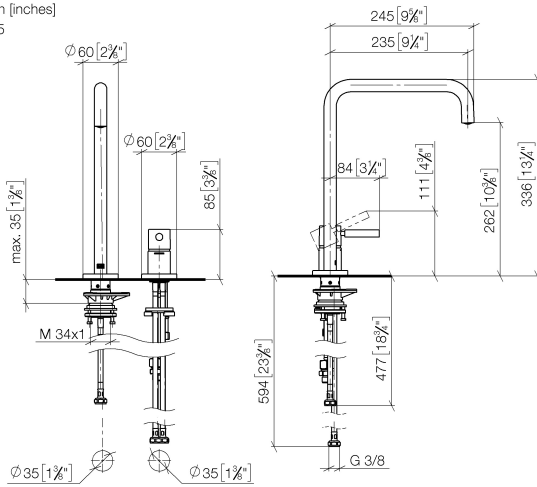

**META SQUARE Two-hole mixer with individual rosettes - Champagne (22kt Gold)**

META SQUARE

32 815 861

- 235mm projection
- pivotable spout 360°
- Optional swivel limiter available with swivel limiter set 12 820 970 90
- air-enriched flow
- max. flow 8 l/min at 3 bar flow pressure
- This product can help a building meet the requirements of Green Building Rating Systems, e.g. LEED®, BREEAM®, DGNB
- lead-free
- WRAS 240102014

**Recommended miscellaneous**

**Swivel limitation set -** 12 820 970 90

**Recommended miscellaneous**

**Dispenser with rosette - Champagne (22kt Gold)** 82 444 970-47

**Recommended miscellaneous**

**Strainer waste with control handle - Champagne (22kt Gold)** 10 710 970-47

32 815 861  
mm [inches]  
1:5

**Flow rate chart**

**Certificates**

LGA\_38639.

WRAS\_240102014.

32 815 861

**Spare parts list**

No.	Item Number	Name	Quantity used	Delivery time
1	90 28 22 287 00-47	spout	1	-
Spare part can no longer be ordered, please order the replacement item				
2	12 820 970 90	Swivel limitation set -	1	2
3	90 30 01 299 00 90	shaft	1	2
4	04 23 10 044 08 90	fixing set	1	2
5	04 30 04 100 00 90	hose	1	2
6	90 20 66 003 00-47	handle	1	-
Spare part can no longer be ordered, please order the replacement item				
7	09 28 30 026-47	cover	1	60
8	09 14 10 091 90	seal	1	2
9	09 24 04 266 90	nut	1	2
10	90 15 05 042 00 90	cartridge	1	2
11	09 14 10 110 90	seal	1	2
12	09 27 97 040-47	rosette	1	60
13	09 31 11 011 90	pin	1	2
14	04 30 11 085 97 90	fixing set	1	2
15	04 30 04 104 00 90	hose	1	2
16	04 30 04 105 00 90	hose	2	2
17	90 24 03 250 00 90	nipple	1	2