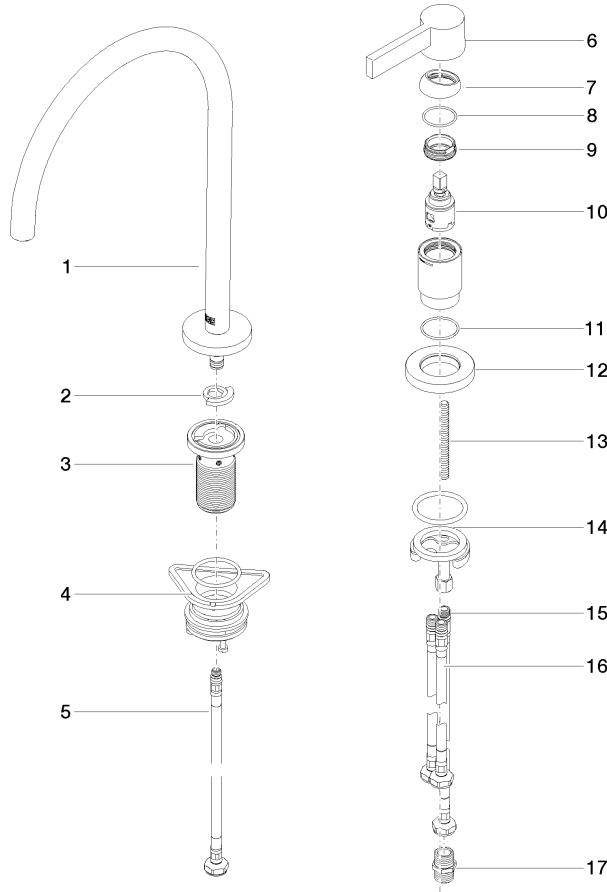

**TARA ULTRA Two-hole mixer with individual rosettes - Brushed Platinum**

32 815 875

mm [inches]  
1:5

**Flow rate chart**

**Codes & Standards**

DIN 4109

ISO 3822

Scottish Water  
Byelaws

## TARA ULTRA Two-hole mixer with individual rosettes - Brushed Platinum

---

32 815 875

### Certificates

---

LGA\_38

WRAS\_240102

**TARA ULTRA Two-hole mixer with individual rosettes - Brushed Platinum**

32 815 875

**Spare parts list**

No.	Item Number	Name	Quantity used	Delivery time
1	90 28 22 377 00-06	spout	1	-
Spare part can no longer be ordered, please order the replacement item				
2	12 820 970 90	Swivel limitation set -	1	2
3	90 30 01 299 00 90	shaft	1	2
4	04 23 10 044 08 90	fixing set	1	2
5	04 30 04 100 00 90	hose	1	2
6	90 20 87 003 00-06	handle	1	-
Spare part can no longer be ordered, please order the replacement item				
7	09 28 30 026-06	cover	1	10
8	09 14 10 091 90	seal	1	2
9	09 24 04 266 90	nut	1	2
10	90 15 05 042 00 90	cartridge	1	2
11	09 14 10 110 90	seal	1	2
12	09 27 97 040-06	rosette	1	10
13	09 31 11 011 90	pin	1	2
14	04 30 11 085 97 90	fixing set	1	2
15	04 30 04 104 00 90	hose	1	2
16	04 30 04 105 00 90	hose	2	2
17	90 24 03 250 00 90	nipple	1	2