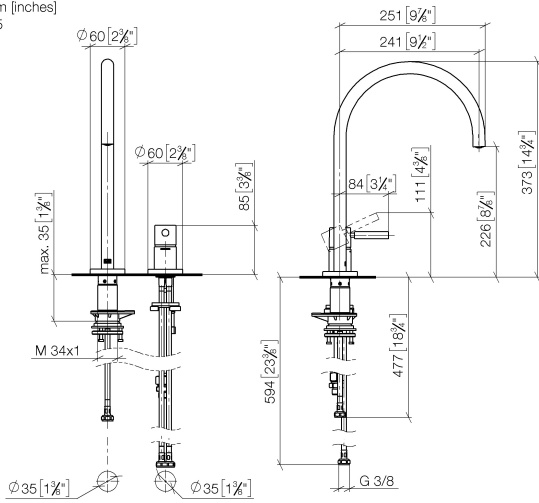

**TARA ULTRA Two-hole mixer with individual rosettes - Brushed Platinum**

32 815 875

- 241mm projection
- pivotable spout 360°
- Optional swivel limiter available with swivel limiter set 12 820 970 90
- air-enriched flow
- max. flow 8 l/min at 3 bar flow pressure
- lead-free
- This product can help a building meet the requirements of Green Building Rating Systems, e.g. LEED®, BREEAM®, DGNB
- WRAS

**TARA ULTRA Two-hole mixer with individual rosettes - Brushed Platinum**

32 815 875

mm [inches]  
1:5

**Flow rate chart**

**Codes & Standards**

DIN 4109

ISO 3822

Scottish Water  
Byelaws

## TARA ULTRA Two-hole mixer with individual rosettes - Brushed Platinum

---

32 815 875

### Certificates

---

LGA\_38

WRAS\_240102

**TARA ULTRA Two-hole mixer with individual rosettes - Brushed Platinum**

32 815 875

**Spare parts list**

No.	Item Number	Name	Quantity used	Delivery time
1	90 28 22 377 00-06	spout	1	-
Spare part can no longer be ordered, please order the replacement item				
2	12 820 970 90	Swivel limitation set -	1	2
3	90 30 01 299 00 90	shaft	1	2
4	04 23 10 044 08 90	fixing set	1	2
5	04 30 04 100 00 90	hose	1	2
6	90 20 87 003 00-06	handle	1	-
Spare part can no longer be ordered, please order the replacement item				
7	09 28 30 026-06	cover	1	10
8	09 14 10 091 90	seal	1	2
9	09 24 04 266 90	nut	1	2
10	90 15 05 042 00 90	cartridge	1	2
11	09 14 10 110 90	seal	1	2
12	09 27 97 040-06	rosette	1	10
13	09 31 11 011 90	pin	1	2
14	04 30 11 085 97 90	fixing set	1	2
15	04 30 04 104 00 90	hose	1	2
16	04 30 04 105 00 90	hose	2	2
17	90 24 03 250 00 90	nipple	1	2