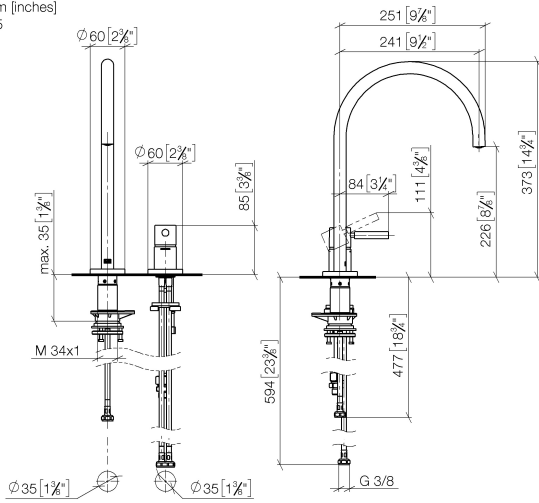

TARA ULTRA Two-hole mixer with individual rosettes - Brushed Champagne (22kt Gold)

TARA ULTRA

32 815 875

- 241mm projection
- pivotable spout 360°
- Optional swivel limiter available with swivel limiter set 12 820 970 90
- air-enriched flow
- max. flow 8 l/min at 3 bar flow pressure
- lead-free
- This product can help a building meet the requirements of Green Building Rating Systems, e.g. LEED®, BREEAM®, DGNB
- WRAS 240102014

32 815 875

mm [inches]

1:5

Flow rate chart

Certificates

LGA_38639.

WRAS_240102014.

32 815 875

Spare parts list

No.	Item Number	Name	Quantity used	Delivery time
1	90 28 22 377 00-46	spout	1	-
Spare part can no longer be ordered, please order the replacement item				
2	12 820 970 90	Swivel limitation set -	1	2
3	90 30 01 299 00 90	shaft	1	2
4	04 23 10 044 08 90	fixing set	1	2
5	04 30 04 100 00 90	hose	1	2
6	90 20 87 003 00-46	handle	1	-
Spare part can no longer be ordered, please order the replacement item				
7	09 28 30 026-46	cover	1	60
8	09 14 10 091 90	seal	1	2
9	09 24 04 266 90	nut	1	2
10	90 15 05 042 00 90	cartridge	1	2
11	09 14 10 110 90	seal	1	2
12	09 27 97 040-46	rosette	1	60
13	09 31 11 011 90	pin	1	2
14	04 30 11 085 97 90	fixing set	1	2
15	04 30 04 104 00 90	hose	1	2
16	04 30 04 105 00 90	hose	2	2
17	90 24 03 250 00 90	nipple	1	2