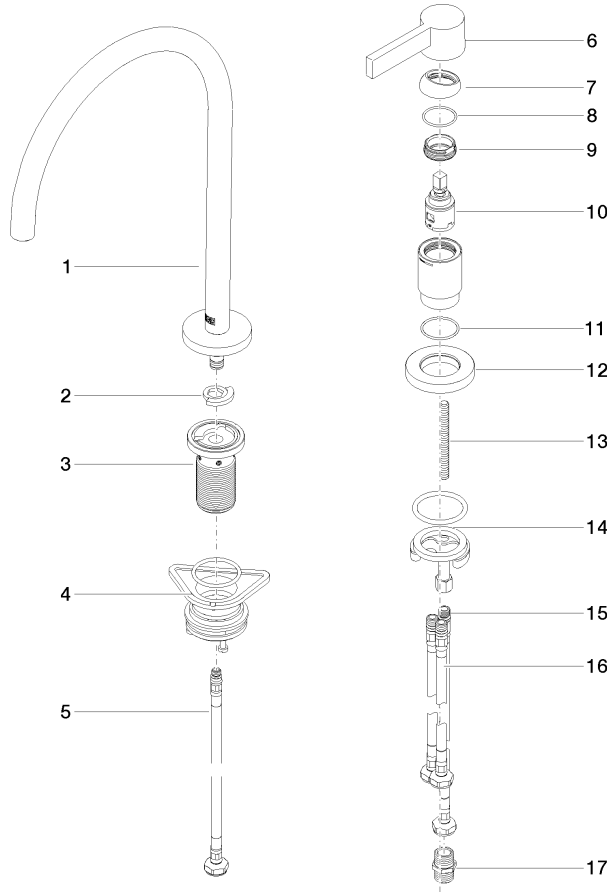

TARA ULTRA Two-hole mixer with individual rosettes - Brushed Champagne (22kt Gold)

TARA ULTRA

32 815 875

- 241mm projection
- pivotable spout 360°
- Optional swivel limiter available with swivel limiter set 12 820 970 90
- air-enriched flow
- max. flow 8 l/min at 3 bar flow pressure
- lead-free
- This product can help a building meet the requirements of Green Building Rating Systems, e.g. LEED®, BREEAM®, DGNB
- WRAS 240102014

Operating unit can be positioned freely.

	Brushed Champagne (22kt Gold)	32 815 875-46
	Chrome	32 815 875-00
	Brushed Platinum	32 815 875-06
	Platinum	32 815 875-08
	Durabrand (23kt Gold)	32 815 875-09
	Dark Chrome	32 815 875-19
	Brushed Durabrand (23kt Gold)	32 815 875-28
	Matte Black	32 815 875-33
	Champagne (22kt Gold)	32 815 875-47
	Brushed Chrome	32 815 875-93
	Brushed Dark Platinum	32 815 875-99

32 815 875

mm [inches]

1:5

Flow rate chart

Certificates

LGA_38639.

WRAS_240102014.

32 815 875

Spare parts list

No.	Item Number	Name	Quantity used	Delivery time
1	90 28 22 377 00-46	spout	1	-
Spare part can no longer be ordered, please order the replacement item				
2	12 820 970 90	Swivel limitation set -	1	2
3	90 30 01 299 00 90	shaft	1	2
4	04 23 10 044 08 90	fixing set	1	2
5	04 30 04 100 00 90	hose	1	2
6	90 20 87 003 00-46	handle	1	-
Spare part can no longer be ordered, please order the replacement item				
7	09 28 30 026-46	cover	1	60
8	09 14 10 091 90	seal	1	2
9	09 24 04 266 90	nut	1	2
10	90 15 05 042 00 90	cartridge	1	2
11	09 14 10 110 90	seal	1	2
12	09 27 97 040-46	rosette	1	60
13	09 31 11 011 90	pin	1	2
14	04 30 11 085 97 90	fixing set	1	2
15	04 30 04 104 00 90	hose	1	2
16	04 30 04 105 00 90	hose	2	2
17	90 24 03 250 00 90	nipple	1	2