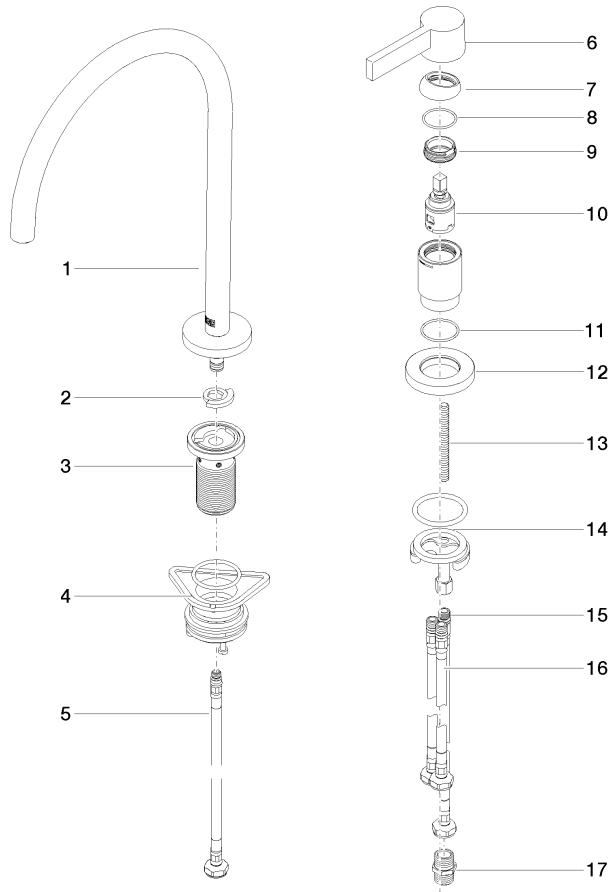

32 815 875

- 241mm projection
- pivotable spout 360°
- Optional swivel limiter available with swivel limiter set 12 820 970 90
- air-enriched flow
- max. flow 8 l/min at 3 bar flow pressure
- lead-free
- This product can help a building meet the requirements of Green Building Rating Systems, e.g. LEED®, BREEAM®, DGNB
- WRAS 240102014

Operating unit can be positioned freely.

	Champagne (22kt Gold)	32 815 875-47
	Chrome	32 815 875-00
	Brushed Platinum	32 815 875-06
	Platinum	32 815 875-08
	Durabronze (23kt Gold)	32 815 875-09
	Dark Chrome	32 815 875-19
	Brushed Durabronze (23kt Gold)	32 815 875-28
	Matte Black	32 815 875-33
	Brushed Champagne (22kt Gold)	32 815 875-46
	Brushed Chrome	32 815 875-93
	Brushed Dark Platinum	32 815 875-99

Recommended miscellaneous

Swivel limitation set - 12 820 970 90

Recommended miscellaneous

Dispenser with rosette - Champagne (22kt Gold) 82 444 970-47

Recommended miscellaneous

Strainer waste with control handle - Champagne (22kt Gold) 10 710 970-47

32 815 875

Spare parts list

No.	Item Number	Name	Quantity used	Delivery time
1	90 28 22 377 00-47	spout	1	-
Spare part can no longer be ordered, please order the replacement item				
2	12 820 970 90	Swivel limitation set -	1	2
3	90 30 01 299 00 90	shaft	1	2
4	04 23 10 044 08 90	fixing set	1	2
5	04 30 04 100 00 90	hose	1	2
6	90 20 87 003 00-47	handle	1	-
Spare part can no longer be ordered, please order the replacement item				
7	09 28 30 026-47	cover	1	60
8	09 14 10 091 90	seal	1	2
9	09 24 04 266 90	nut	1	2
10	90 15 05 042 00 90	cartridge	1	2
11	09 14 10 110 90	seal	1	2
12	09 27 97 040-47	rosette	1	60
13	09 31 11 011 90	pin	1	2
14	04 30 11 085 97 90	fixing set	1	2
15	04 30 04 104 00 90	hose	1	2
16	04 30 04 105 00 90	hose	2	2
17	90 24 03 250 00 90	nipple	1	2