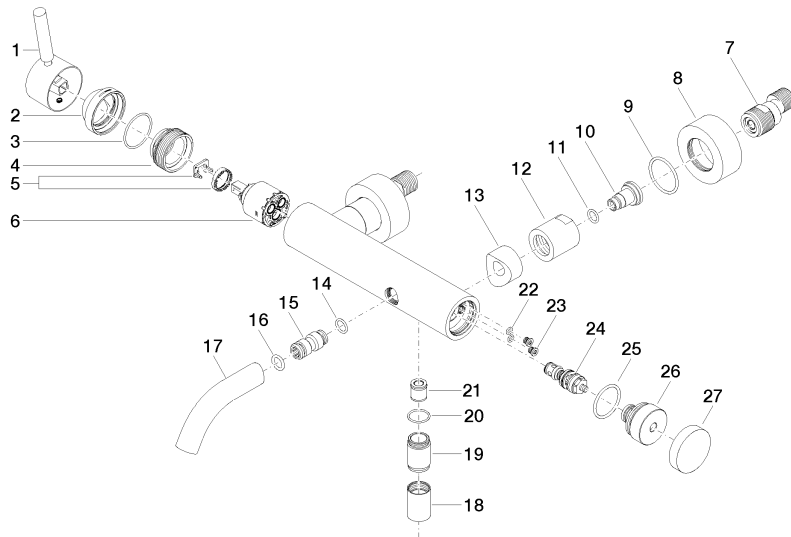

**META Single-lever bath mixer for wall mounting without shower set - Brushed Platinum**

META

33 200 660

- 202mm projection
- circular normal flow
- automatic bath/shower diverter
- 3/8" shower outlet
- slide-on rosettes Ø 60 mm
- 1/2" connection
- gauge 150 mm - 15 mm
- max. flow 14 l/min at 3 bar flow pressure

33 200 660  
mm [inches]

**Flow rate chart**

**Certificates**

Belgaqua\_21-025- LGA\_29687. WRAS\_2207043.  
27\_1.

**META Single-lever bath mixer for wall mounting without shower set - Brushed  
Platinum**

## META Single-lever bath mixer for wall mounting without shower set - Brushed Platinum

META

33 200 660

### Spare parts list

No.	Item Number	Name	Quantity used	Delivery time
1	90 20 66 007 00-06	handle	1	10
2	09 28 30 032-06	cover	1	10
3	09 14 10 102 90	seal	1	2
4	09 24 04 296 90	nut	1	2
5	90 28 10 148 00 90	accessories	1	2
6	90 15 05 064 00 90	cartridge	1	2
7	04 11 04 030 00 90	connection	2	2
8	09 27 62 004-06	rosette	2	10
9	09 14 10 119 90	seal	2	2
10	09 29 05 005 20 90	nipple	2	60
11	09 14 10 008 90	seal	2	2
12	09 23 10 048-06	nut	2	10
13	09 18 40 059-06	sleeve	2	10
14	09 14 10 003 90	seal	1	2
15	09 24 04 043 90	nipple	1	2
16	90 14 10 011 00 90	seal	1	2
17	90 11 06 213 00-06	spout	1	10
18	90 21 02 069 00-06	cover	1	10
19	09 24 03 115 20-06	nipple	1	10
20	90 14 10 032 00 90	seal	1	2
21	90 23 01 141 00 90	back-flow preventer	1	2
22	09 14 10 001 90	seal	2	2
23	09 30 30 113 20 90	screw	2	2
24	90 31 09 032 00-06	diverter	1	10
25	09 14 10 101 90	seal	1	2
26	09 21 10 035 20-06	nipple	1	10
27	09 20 62 031-06	handle	1	10