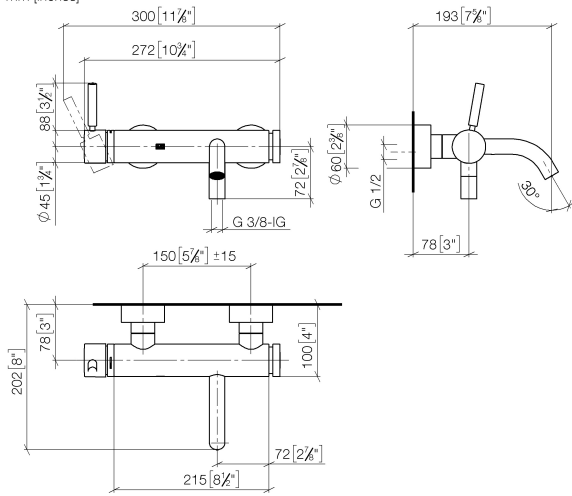

**META Single-lever bath mixer for wall mounting without shower set - Brushed Platinum**

META

33 200 660

- 202mm projection
- circular normal flow
- automatic bath/shower diverter
- 3/8" shower outlet
- slide-on rosettes Ø 60 mm
- 1/2" connection
- gauge 150 mm - 15 mm
- max. flow 14 l/min at 3 bar flow pressure

33 200 660  
mm [inches]

**Flow rate chart**

**Certificates**

Belgaqua\_21-025- LGA\_29687. WRAS\_2207043.  
27\_1.

**META Single-lever bath mixer for wall mounting without shower set - Brushed  
Platinum**

## META Single-lever bath mixer for wall mounting without shower set - Brushed Platinum

META

33 200 660

### Spare parts list

No.	Item Number	Name	Quantity used	Delivery time
1	90 20 66 007 00-06	handle	1	10
2	09 28 30 032-06	cover	1	10
3	09 14 10 102 90	seal	1	2
4	09 24 04 296 90	nut	1	2
5	90 28 10 148 00 90	accessories	1	2
6	90 15 05 064 00 90	cartridge	1	2
7	04 11 04 030 00 90	connection	2	2
8	09 27 62 004-06	rosette	2	10
9	09 14 10 119 90	seal	2	2
10	09 29 05 005 20 90	nipple	2	60
11	09 14 10 008 90	seal	2	2
12	09 23 10 048-06	nut	2	10
13	09 18 40 059-06	sleeve	2	10
14	09 14 10 003 90	seal	1	2
15	09 24 04 043 90	nipple	1	2
16	90 14 10 011 00 90	seal	1	2
17	90 11 06 213 00-06	spout	1	10
18	90 21 02 069 00-06	cover	1	10
19	09 24 03 115 20-06	nipple	1	10
20	90 14 10 032 00 90	seal	1	2
21	90 23 01 141 00 90	back-flow preventer	1	2
22	09 14 10 001 90	seal	2	2
23	09 30 30 113 20 90	screw	2	2
24	90 31 09 032 00-06	diverter	1	10
25	09 14 10 101 90	seal	1	2
26	09 21 10 035 20-06	nipple	1	10
27	09 20 62 031-06	handle	1	10