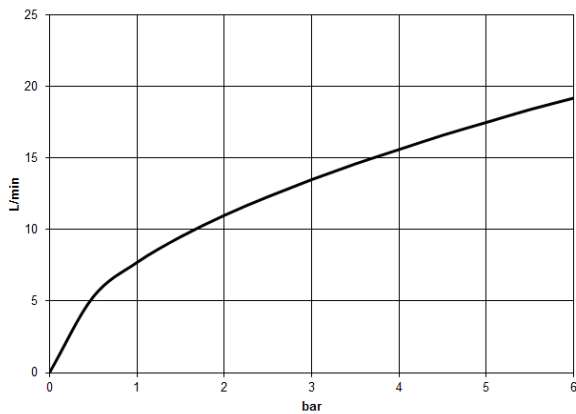

META Single-lever bath mixer for wall mounting without shower set - Matte Black

META

33 200 660

- 202mm projection
- circular normal flow
- automatic bath/shower diverter
- 3/8" shower outlet
- slide-on rosettes Ø 60 mm
- 1/2" connection
- gauge 150 mm - 15 mm
- max. flow 14 l/min at 3 bar flow pressure

33 200 660
mm [inches]

Flow rate chart

Certificates

Belgaqua_21-025- LGA_29687. WRAS_2207043.
27_1.

**META Single-lever bath mixer for wall mounting without shower set - Matte
Black**

META

33 200 660

Parts for other
finishes can be found
here: [Chrome](#)