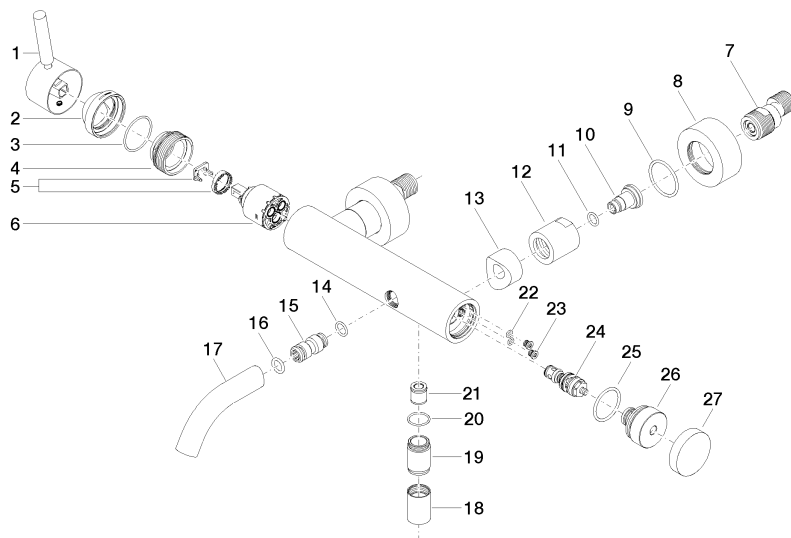

META Single-lever bath mixer for wall mounting without shower set - Matte Black

META

33 200 660

- 202mm projection
- circular normal flow
- automatic bath/shower diverter
- 3/8" shower outlet
- slide-on rosettes Ø 60 mm
- 1/2" connection
- gauge 150 mm - 15 mm
- max. flow 14 l/min at 3 bar flow pressure

33 200 660
mm [inches]

Flow rate chart

Certificates

Belgaqua_21-025- LGA_29687. WRAS_2207043.
27_1.

**META Single-lever bath mixer for wall mounting without shower set - Matte
Black**

META

33 200 660

Parts for other
finishes can be found
here: [Chrome](#)

META Single-lever bath mixer for wall mounting without shower set - Matte Black

META

33 200 660

Spare parts list

No.	Item Number	Name	Quantity used	Delivery time
1	90 20 66 007 00-33	handle	1	30
2	09 28 30 032-33	cover	1	30
3	09 14 10 102 90	seal	1	2
4	09 24 04 296 90	nut	1	2
5	90 28 10 148 00 90	accessories	1	2
6	90 15 05 064 00 90	cartridge	1	2
7	04 11 04 030 00 90	connection	2	2
8	09 27 62 004-33	rosette	2	30
9	09 14 10 119 90	seal	2	2
10	09 29 05 005 20 90	nipple	2	60
11	09 14 10 008 90	seal	2	2
12	09 23 10 048-33	nut	2	30
13	09 18 40 059-33	sleeve	2	30
14	09 14 10 003 90	seal	1	2
15	09 24 04 043 90	nipple	1	2
16	90 14 10 011 00 90	seal	1	2
17	90 11 06 213 00-33	spout	1	30
18	90 21 02 069 00-33	cover	1	30
19	09 24 03 115 20-33	nipple	1	30
20	90 14 10 032 00 90	seal	1	2
21	90 23 01 141 00 90	back-flow preventer	1	2
22	09 14 10 001 90	seal	2	2
23	09 30 30 113 20 90	screw	2	2
24	90 31 09 032 00-33	diverter	1	-
Spare part can no longer be ordered, please order the replacement item				
25	09 14 10 101 90	seal	1	2
26	09 21 10 035 20-33	nipple	1	30
27	09 20 62 031-33	handle	1	30