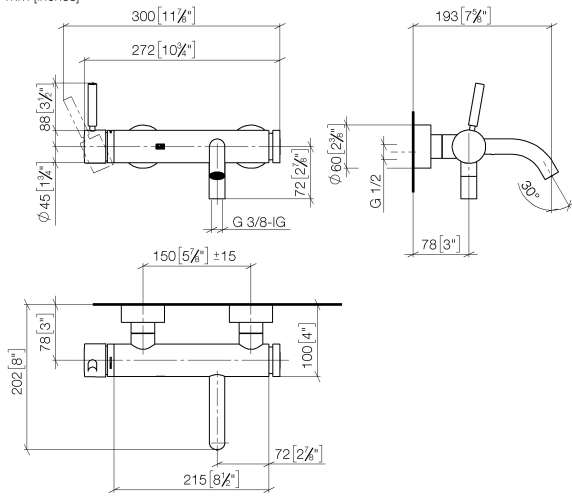

META Single-lever bath mixer for wall mounting without shower set - Matte Black

META

33 200 660

- 202mm projection
- circular normal flow
- automatic bath/shower diverter
- 3/8" shower outlet
- slide-on rosettes Ø 60 mm
- 1/2" connection
- gauge 150 mm - 15 mm
- max. flow 14 l/min at 3 bar flow pressure

33 200 660
mm [inches]

Flow rate chart

Certificates

Belgaqua_21-025- LGA_29687. WRAS_2207043.
27_1.

**META Single-lever bath mixer for wall mounting without shower set - Matte
Black**

META

33 200 660

Parts for other
finishes can be found
here: [Chrome](#)

META Single-lever bath mixer for wall mounting without shower set - Matte Black

META

33 200 660

Spare parts list

No.	Item Number	Name	Quantity used	Delivery time
1	90 20 66 007 00-33	handle	1	30
2	09 28 30 032-33	cover	1	30
3	09 14 10 102 90	seal	1	2
4	09 24 04 296 90	nut	1	2
5	90 28 10 148 00 90	accessories	1	2
6	90 15 05 064 00 90	cartridge	1	2
7	04 11 04 030 00 90	connection	2	2
8	09 27 62 004-33	rosette	2	30
9	09 14 10 119 90	seal	2	2
10	09 29 05 005 20 90	nipple	2	60
11	09 14 10 008 90	seal	2	2
12	09 23 10 048-33	nut	2	30
13	09 18 40 059-33	sleeve	2	30
14	09 14 10 003 90	seal	1	2
15	09 24 04 043 90	nipple	1	2
16	90 14 10 011 00 90	seal	1	2
17	90 11 06 213 00-33	spout	1	30
18	90 21 02 069 00-33	cover	1	30
19	09 24 03 115 20-33	nipple	1	30
20	90 14 10 032 00 90	seal	1	2
21	90 23 01 141 00 90	back-flow preventer	1	2
22	09 14 10 001 90	seal	2	2
23	09 30 30 113 20 90	screw	2	2
24	90 31 09 032 00-33	diverter	1	-
Spare part can no longer be ordered, please order the replacement item				
25	09 14 10 101 90	seal	1	2
26	09 21 10 035 20-33	nipple	1	30
27	09 20 62 031-33	handle	1	30