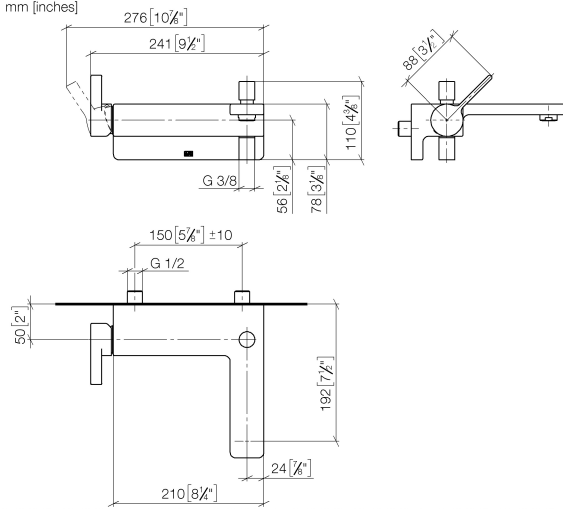

LULU Single-lever bath mixer for wall mounting without shower set - Brushed
Platinum

LULU

33 200 710

- 190mm projection
- circular normal flow
- automatic bath/shower diverter
- 3/8" shower outlet
- 1/2" connection
- gauge 150 mm - 10 mm
- max. flow 17.8 l/min at 3 bar flow pressure

Intrinsic protection against back flow.

| | | |
|---|------------------|---------------|
|  | Brushed Platinum | 33 200 710-06 |
|  | Chrome | 33 200 710-00 |

33 200 710

mm [inches]

Flow rate chart

Certificates

LGA_9961.

Belgaqua_21-376-
27_1.

33 200 710

Parts for other
finishes can be found
here: [Chrome](#)

Spare parts list

| No. | Item Number | Name | Quantity used | Delivery time |
|-----|--------------------|-------------|---------------|---------------|
| 1 | 09 20 71 031-06 | handle | 1 | 10 |
| 2 | 90 14 10 033 00 90 | seal | 1 | 2 |
| 3 | 09 21 34 080-06 | nipple | 1 | 10 |
| 4 | 90 14 10 055 00 90 | seal | 1 | 2 |
| 5 | 90 16 02 023 00 90 | spring | 1 | 2 |
| 6 | 09 31 09 094 20-06 | pull-rod | 1 | 10 |
| 7 | 90 11 04 042 00 90 | connection | 2 | 2 |
| 8 | 09 14 10 122 90 | seal | 1 | 2 |
| 9 | 09 24 03 129-06 | nipple | 1 | 60 |
| 10 | 90 21 02 069 00-06 | cover | 1 | 10 |
| 11 | 09 20 71 001-06 | handle | 1 | 60 |
| 12 | 90 31 11 030 00 90 | pin | 1 | 2 |
| 13 | 90 31 20 109 00 90 | plug | 1 | 2 |
| 14 | 09 24 04 141-06 | nut | 1 | 10 |
| 15 | 90 28 10 148 00 90 | accessories | 1 | 2 |
| 16 | 90 15 05 064 00 90 | cartridge | 1 | 2 |
| 17 | 90 23 01 118 00-06 | aerator | 1 | 10 |