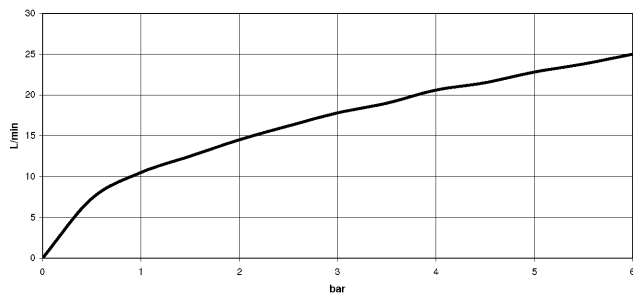

LULU Single-lever bath mixer for wall mounting without shower set - Brushed
Platinum

LULU

33 200 710

- 190mm projection
- circular normal flow
- automatic bath/shower diverter
- 3/8" shower outlet
- 1/2" connection
- gauge 150 mm - 10 mm
- max. flow 17.8 l/min at 3 bar flow pressure

Intrinsic protection against back flow.

| | | |
|---|------------------|---------------|
|  | Brushed Platinum | 33 200 710-06 |
|  | Chrome | 33 200 710-00 |

33 200 710

mm [inches]

Flow rate chart

Certificates