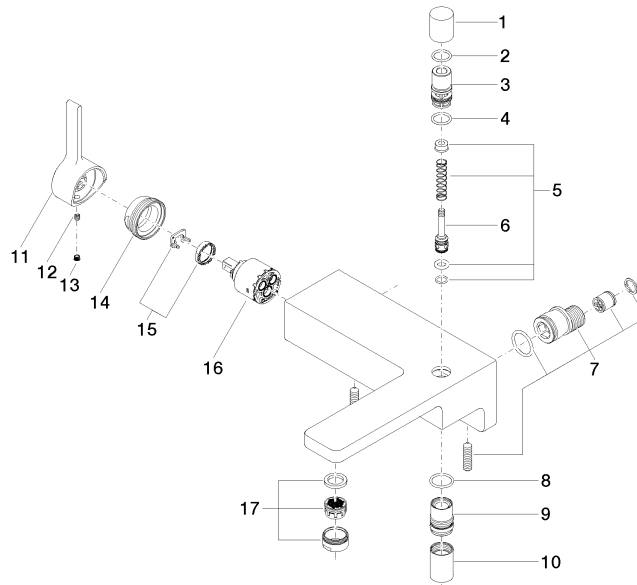

LULU Single-lever bath mixer for wall mounting without shower set - Brushed
Platinum

LULU

33 200 710

- 190mm projection
- circular normal flow
- automatic bath/shower diverter
- 3/8" shower outlet
- 1/2" connection
- gauge 150 mm - 10 mm
- max. flow 17.8 l/min at 3 bar flow pressure

Intrinsic protection against back flow.

| | | |
|---|------------------|---------------|
|  | Brushed Platinum | 33 200 710-06 |
|  | Chrome | 33 200 710-00 |

33 200 710

mm [inches]

Flow rate chart

Certificates

LGA_9961.

Belgaqua_21-376-
27_1.

33 200 710

Parts for other
finishes can be found
here: [Chrome](#)

Spare parts list

| No. | Item Number | Name | Quantity used | Delivery time |
|-----|--------------------|-------------|---------------|---------------|
| 1 | 09 20 71 031-06 | handle | 1 | 10 |
| 2 | 90 14 10 033 00 90 | seal | 1 | 2 |
| 3 | 09 21 34 080-06 | nipple | 1 | 10 |
| 4 | 90 14 10 055 00 90 | seal | 1 | 2 |
| 5 | 90 16 02 023 00 90 | spring | 1 | 2 |
| 6 | 09 31 09 094 20-06 | pull-rod | 1 | 10 |
| 7 | 90 11 04 042 00 90 | connection | 2 | 2 |
| 8 | 09 14 10 122 90 | seal | 1 | 2 |
| 9 | 09 24 03 129-06 | nipple | 1 | 60 |
| 10 | 90 21 02 069 00-06 | cover | 1 | 10 |
| 11 | 09 20 71 001-06 | handle | 1 | 60 |
| 12 | 90 31 11 030 00 90 | pin | 1 | 2 |
| 13 | 90 31 20 109 00 90 | plug | 1 | 2 |
| 14 | 09 24 04 141-06 | nut | 1 | 10 |
| 15 | 90 28 10 148 00 90 | accessories | 1 | 2 |
| 16 | 90 15 05 064 00 90 | cartridge | 1 | 2 |
| 17 | 90 23 01 118 00-06 | aerator | 1 | 10 |