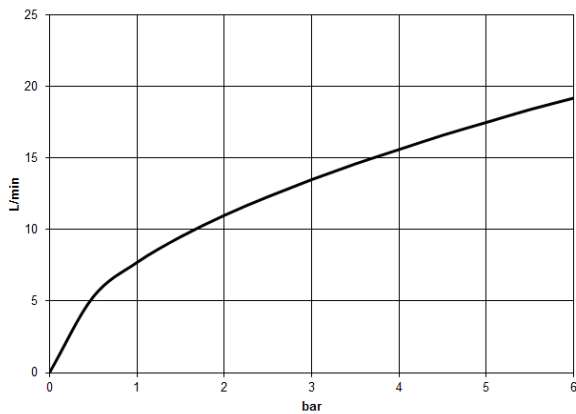

**LISSÉ Single-lever bath mixer for wall mounting without shower set - Brushed Platinum**

LISSÉ

33 200 845

- 190-200mm projection
- circular normal flow
- automatic bath/shower diverter
- 3/8" shower outlet
- slide-on rosettes Ø 60 mm
- 1/2" connection
- gauge 150 mm - 15 mm
- max. flow 13.5 l/min at 3 bar flow pressure
- WRAS 2311042

Intrinsic protection against back flow.

	Brushed Platinum	33 200 845-06
	Chrome	33 200 845-00
	Dark Chrome	33 200 845-19
	Matte Black	33 200 845-33
	Brushed Chrome	33 200 845-93
	Brushed Dark Platinum	33 200 845-99

33 200 845  
mm [inches]

**Flow rate chart**

**Certificates**

IAPMO\_4976 (5).    LGA\_9603.    WRAS\_2311042.

33 200 845

Parts for other  
finishes can be found  
here: [Chrome](#)

33 200 845

Spare parts list