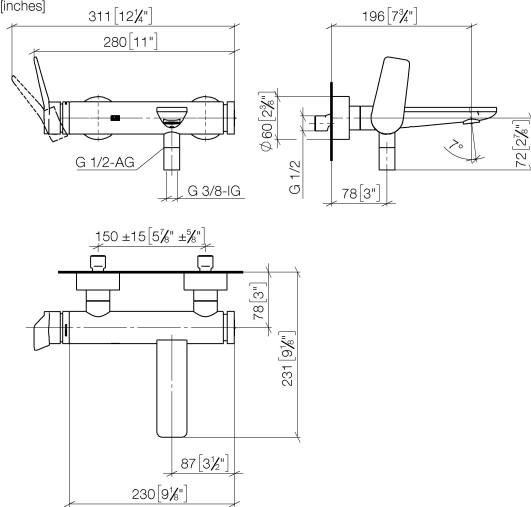

**LISSÉ Single-lever bath mixer for wall mounting without shower set - Brushed Chrome**

LISSÉ

33 200 845

- 190-200mm projection
- circular normal flow
- automatic bath/shower diverter
- 3/8" shower outlet
- slide-on rosettes Ø 60 mm
- 1/2" connection
- gauge 150 mm - 15 mm
- max. flow 13.5 l/min at 3 bar flow pressure

33 200 845

mm [inches]

**Flow rate chart**

**Certificates**

IAPMO\_4976 (2).    LGA\_9603.    WRAS\_2311042.

**LISSE Single-lever bath mixer for wall mounting without shower set - Brushed Chrome**

LISSE

33 200 845

# LISSE Single-lever bath mixer for wall mounting without shower set - Brushed Chrome

LISSE

33 200 845

## Spare parts list

No.	Item Number	Name	Quantity used	Delivery time
1	09 20 84 021-93	handle	1	20
2	90 31 11 030 00 90	pin	2	2
3	09 28 30 032-93	cover	1	20
4	90 31 20 087 00-93	plug	1	20
5	09 14 10 102 90	seal	1	2
6	09 14 10 190 90	seal	1	2
7	09 24 04 296 90	nut	1	2
8	90 28 10 148 00 90	accessories	1	2
9	90 15 05 064 00 90	cartridge	1	2
10	04 11 04 030 00 90	connection	2	2
11	09 27 62 004-93	rosette	2	20
12	09 14 10 119 90	seal	2	2
13	09 29 05 005 20 90	nipple	2	60
14	09 14 10 008 90	seal	2	2
15	09 23 10 048-93	nut	2	20
16	09 18 40 059-93	sleeve	2	20
17	09 14 10 003 90	seal	1	2
18	09 24 04 043 90	nipple	1	2
19	90 14 10 011 00 90	seal	1	2
20	09 11 84 012-93	spout	1	20
21	90 23 01 161 00-93	aerator	1	20
22	90 21 02 069 00-93	cover	1	-
Spare part can no longer be ordered, please order the replacement item				
23	09 24 03 115 20-93	nipple	1	20
24	90 14 10 032 00 90	seal	1	2
25	90 23 01 141 00 90	back-flow preventer	1	2
26	09 14 10 001 90	seal	2	2
27	09 30 30 113 20 90	screw	2	2
28	90 31 09 032 00-93	diverter	1	20
29	09 14 10 101 90	seal	1	2
30	09 21 10 035 20-93	nipple	1	20
31	09 20 62 031-93	handle	1	20