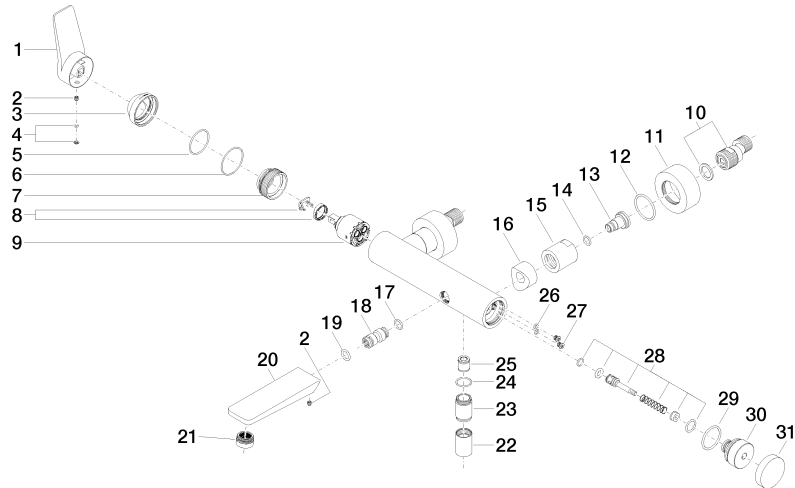

**LISSÉ Single-lever bath mixer for wall mounting without shower set - Brushed Chrome**

LISSÉ

33 200 845

- 190-200mm projection
- circular normal flow
- automatic bath/shower diverter
- 3/8" shower outlet
- slide-on rosettes Ø 60 mm
- 1/2" connection
- gauge 150 mm - 15 mm
- max. flow 13.5 l/min at 3 bar flow pressure

33 200 845

mm [inches]

**Flow rate chart**

**Certificates**

IAPMO\_4976 (2).    LGA\_9603.    WRAS\_2311042.

**LISSE Single-lever bath mixer for wall mounting without shower set - Brushed Chrome**

LISSE

33 200 845

# LISSE Single-lever bath mixer for wall mounting without shower set - Brushed Chrome

LISSE

33 200 845

## Spare parts list

No.	Item Number	Name	Quantity used	Delivery time
1	09 20 84 021-93	handle	1	20
2	90 31 11 030 00 90	pin	2	2
3	09 28 30 032-93	cover	1	20
4	90 31 20 087 00-93	plug	1	20
5	09 14 10 102 90	seal	1	2
6	09 14 10 190 90	seal	1	2
7	09 24 04 296 90	nut	1	2
8	90 28 10 148 00 90	accessories	1	2
9	90 15 05 064 00 90	cartridge	1	2
10	04 11 04 030 00 90	connection	2	2
11	09 27 62 004-93	rosette	2	20
12	09 14 10 119 90	seal	2	2
13	09 29 05 005 20 90	nipple	2	60
14	09 14 10 008 90	seal	2	2
15	09 23 10 048-93	nut	2	20
16	09 18 40 059-93	sleeve	2	20
17	09 14 10 003 90	seal	1	2
18	09 24 04 043 90	nipple	1	2
19	90 14 10 011 00 90	seal	1	2
20	09 11 84 012-93	spout	1	20
21	90 23 01 161 00-93	aerator	1	20
22	90 21 02 069 00-93	cover	1	-
Spare part can no longer be ordered, please order the replacement item				
23	09 24 03 115 20-93	nipple	1	20
24	90 14 10 032 00 90	seal	1	2
25	90 23 01 141 00 90	back-flow preventer	1	2
26	09 14 10 001 90	seal	2	2
27	09 30 30 113 20 90	screw	2	2
28	90 31 09 032 00-93	diverter	1	20
29	09 14 10 101 90	seal	1	2
30	09 21 10 035 20-93	nipple	1	20
31	09 20 62 031-93	handle	1	20