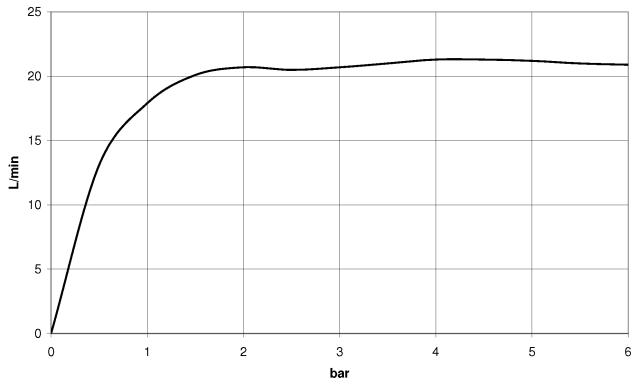

**META Single-lever bath mixer for wall mounting with hand shower set - Dark Chrome**

META

33 233 660

- spout: circular, air-enriched flow
- max. flow 14 l/min at 3 bar flow pressure
- Hand shower: COMPACT RAIN, max. flow rate 6.8 l/min (at 3 bar)
- complete hand shower set with anti-scale system
- automatic bath/shower diverter
- 202mm projection
- slide-on rosettes Ø 60 mm
- gauge 150 mm - 15 mm
- 1/2" connection
- metal shower hose 1250mm with integrated anti-twist protection
- shower holder rosette Ø 57mm
- WRAS 2207043

Intrinsic protection against back flow.

	Dark Chrome	33 233 660-19
	Chrome	33 233 660-00
	Brushed Platinum	33 233 660-06
	Light Gold	33 233 660-26
	Brushed Light Gold	33 233 660-27
	Matte Black	33 233 660-33
	Brushed Bronze	33 233 660-42
	Brushed Champagne (22kt Gold)	33 233 660-46
	Champagne (22kt Gold)	33 233 660-47
	Brushed Chrome	33 233 660-93
	Brushed Dark Platinum	33 233 660-99

33 233 660  
mm [inches]

**Flow rate chart**

**Certificates**

LGA\_29687.

WRAS\_2207043.

META Single-lever bath mixer for wall mounting with hand shower set - Dark  
Chrome

META

33 233 660  
Parts for other  
finishes can be found  
here: [Chrome](#)