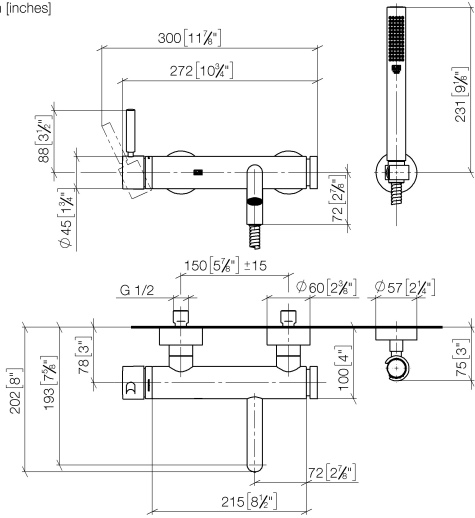

**META Single-lever bath mixer for wall mounting with hand shower set - Dark Chrome**

META

33 233 660

- spout: circular, air-enriched flow
- max. flow 14 l/min at 3 bar flow pressure
- Hand shower: COMPACT RAIN, max. flow rate 6.8 l/min (at 3 bar)
- complete hand shower set with anti-scale system
- automatic bath/shower diverter
- 202mm projection
- slide-on rosettes Ø 60 mm
- gauge 150 mm - 15 mm
- 1/2" connection
- metal shower hose 1250mm with integrated anti-twist protection
- shower holder rosette Ø 57mm
- WRAS 2207043

Intrinsic protection against back flow.

	Dark Chrome	33 233 660-19
	Chrome	33 233 660-00
	Brushed Platinum	33 233 660-06
	Light Gold	33 233 660-26
	Brushed Light Gold	33 233 660-27
	Matte Black	33 233 660-33
	Brushed Bronze	33 233 660-42
	Brushed Champagne (22kt Gold)	33 233 660-46
	Champagne (22kt Gold)	33 233 660-47
	Brushed Chrome	33 233 660-93
	Brushed Dark Platinum	33 233 660-99

33 233 660  
mm [inches]

**Flow rate chart**

**Certificates**

LGA\_29687.

WRAS\_2207043.

META Single-lever bath mixer for wall mounting with hand shower set - Dark  
Chrome

META

33 233 660  
Parts for other  
finishes can be found  
here: [Chrome](#)