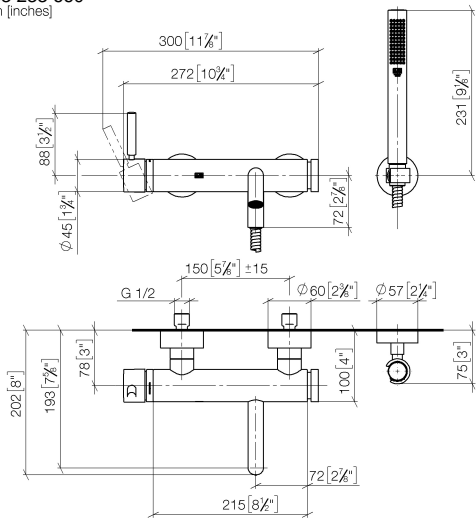

META Single-lever bath mixer for wall mounting with hand shower set - Light Gold

META

33 233 660

- spout: circular, air-enriched flow
- max. flow 14 l/min at 3 bar flow pressure
- Hand shower: COMPACT RAIN, max. flow rate 6.8 l/min (at 3 bar)
- complete hand shower set with anti-scale system
- automatic bath/shower diverter
- 202mm projection
- slide-on rosettes Ø 60 mm
- gauge 150 mm - 15 mm
- 1/2" connection
- metal shower hose 1250mm with integrated anti-twist protection
- shower holder rosette Ø 57mm
- WRAS 2207043

Intrinsic protection against back flow.

	Light Gold	33 233 660-26
	Chrome	33 233 660-00
	Brushed Platinum	33 233 660-06
	Dark Chrome	33 233 660-19
	Brushed Light Gold	33 233 660-27
	Matte Black	33 233 660-33
	Brushed Bronze	33 233 660-42
	Brushed Champagne (22kt Gold)	33 233 660-46
	Champagne (22kt Gold)	33 233 660-47
	Brushed Chrome	33 233 660-93
	Brushed Dark Platinum	33 233 660-99

33 233 660
mm [inches]

Flow rate chart

Certificates

LGA_29687.

33 233 660
Parts for other
finishes can be found
here: [Chrome](#)

Spare parts list

No.	Item Number	Name	Quantity used	Delivery time
1	33 200 660-26	META Single-lever bath mixer for wall mounting without shower set - Light Gold	1	30
2	28 050 920-26	holder	1	-
Spare part can no longer be ordered, please order the replacement item				
3	90 30 02 072 00-26	Metal shower hose 1/2" x 3/8" x 1250 mm - Light Gold	1	30
4	90 12 11 140 30-26	shower	1	30