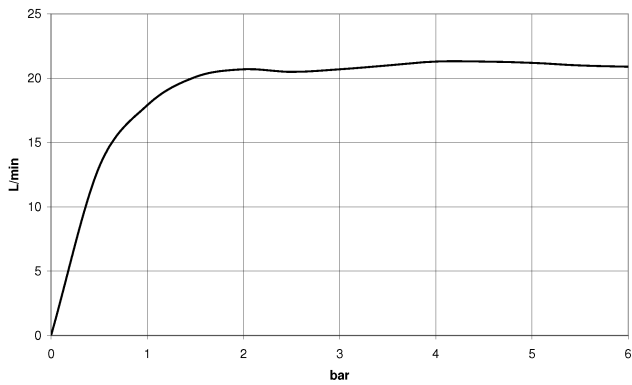

META Single-lever bath mixer for wall mounting with hand shower set - Light Gold

META

33 233 660

- spout: circular, air-enriched flow
- max. flow 14 l/min at 3 bar flow pressure
- Hand shower: COMPACT RAIN, max. flow rate 6.8 l/min (at 3 bar)
- complete hand shower set with anti-scale system
- automatic bath/shower diverter
- 202mm projection
- slide-on rosettes Ø 60 mm
- gauge 150 mm - 15 mm
- 1/2" connection
- metal shower hose 1250mm with integrated anti-twist protection
- shower holder rosette Ø 57mm
- WRAS 2207043

Intrinsic protection against back flow.

	Light Gold	33 233 660-26
	Chrome	33 233 660-00
	Brushed Platinum	33 233 660-06
	Dark Chrome	33 233 660-19
	Brushed Light Gold	33 233 660-27
	Matte Black	33 233 660-33
	Brushed Bronze	33 233 660-42
	Brushed Champagne (22kt Gold)	33 233 660-46
	Champagne (22kt Gold)	33 233 660-47
	Brushed Chrome	33 233 660-93
	Brushed Dark Platinum	33 233 660-99

33 233 660
mm [inches]

Flow rate chart

Certificates

LGA_29687.

33 233 660
Parts for other
finishes can be found
here: [Chrome](#)

Spare parts list

No.	Item Number	Name	Quantity used	Delivery time
1	33 200 660-26	META Single-lever bath mixer for wall mounting without shower set - Light Gold	1	30
2	28 050 920-26	holder	1	-
Spare part can no longer be ordered, please order the replacement item				
3	90 30 02 072 00-26	Metal shower hose 1/2" x 3/8" x 1250 mm - Light Gold	1	30
4	90 12 11 140 30-26	shower	1	30