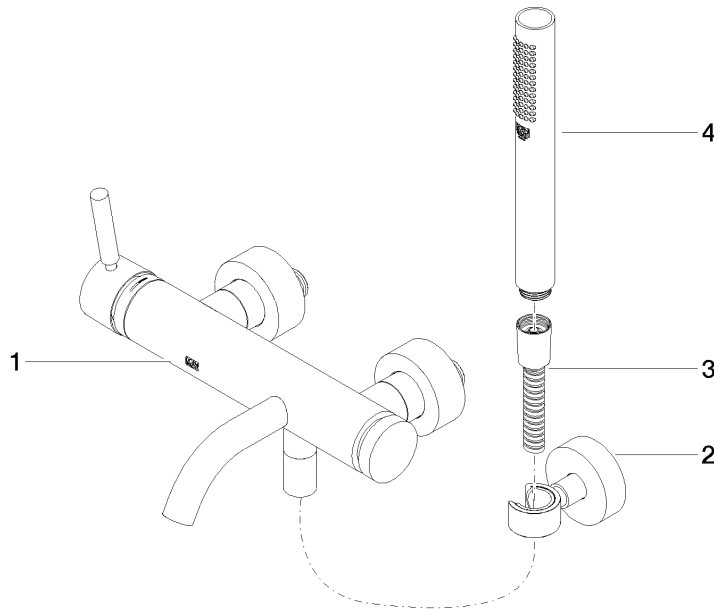

META Single-lever bath mixer for wall mounting with hand shower set - Light Gold

META

33 233 660

- spout: circular, air-enriched flow
- max. flow 14 l/min at 3 bar flow pressure
- Hand shower: COMPACT RAIN, max. flow rate 6.8 l/min (at 3 bar)
- complete hand shower set with anti-scale system
- automatic bath/shower diverter
- 202mm projection
- slide-on rosettes Ø 60 mm
- gauge 150 mm - 15 mm
- 1/2" connection
- metal shower hose 1250mm with integrated anti-twist protection
- shower holder rosette Ø 57mm
- WRAS 2207043

33 233 660
mm [inches]

Flow rate chart

Certificates

LGA_29687.

33 233 660
Parts for other
finishes can be found
here: [Chrome](#)

Spare parts list

No.	Item Number	Name	Quantity used	Delivery time
1	33 200 660-26	META Single-lever bath mixer for wall mounting without shower set - Light Gold	1	30
2	28 050 920-26	holder	1	-
Spare part can no longer be ordered, please order the replacement item				
3	90 30 02 072 00-26	Metal shower hose 1/2" x 3/8" x 1250 mm - Light Gold	1	30
4	90 12 11 140 30-26	shower	1	30