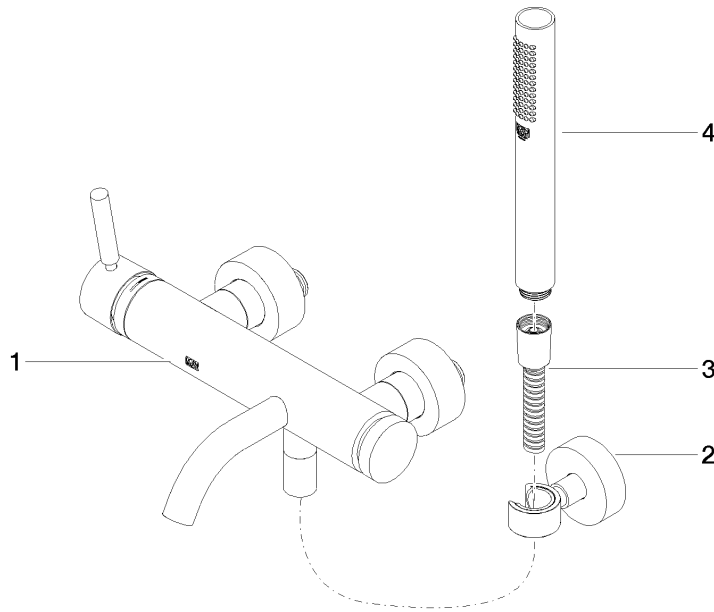

META Single-lever bath mixer for wall mounting with hand shower set - Matte Black

META

33 233 660

- spout: circular, air-enriched flow
- max. flow 14 l/min at 3 bar flow pressure
- Hand shower: COMPACT RAIN, max. flow rate 6.8 l/min (at 3 bar)
- complete hand shower set with anti-scale system
- automatic bath/shower diverter
- 202mm projection
- slide-on rosettes Ø 60 mm
- gauge 150 mm - 15 mm
- 1/2" connection
- metal shower hose 1250mm with integrated anti-twist protection
- shower holder rosette Ø 57mm
- WRAS 2207043

33 233 660
mm [inches]

Flow rate chart

Certificates

Belgaqua_21-025- LGA_29687. WRAS_2207043.
27_1.

33 233 660
Parts for other
finishes can be found
here: Chrome

Spare parts list

No.	Item Number	Name	Quantity used	Delivery time
1	33 200 660-33	META Single-lever bath mixer for wall mounting without shower set - Matte Black	1	10
2	28 050 920-33	holder	1	-
Spare part can no longer be ordered, please order the replacement item				
3	90 30 02 072 00-33	Metal shower hose 1/2" x 3/8" x 1250 mm - Matte Black	1	30
4	90 12 11 140 30-33	shower	1	30