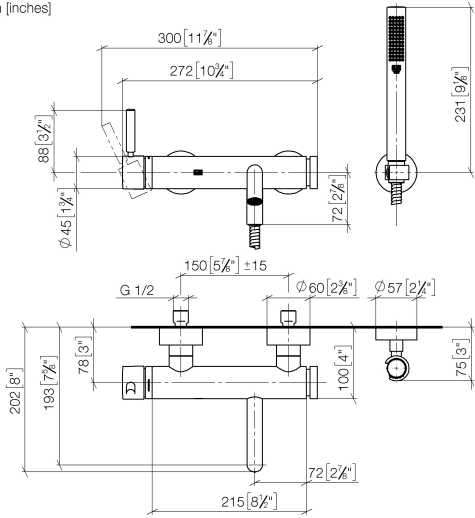

META Single-lever bath mixer for wall mounting with hand shower set - Matte Black

META

33 233 660

- spout: circular, air-enriched flow
- max. flow 14 l/min at 3 bar flow pressure
- Hand shower: COMPACT RAIN, max. flow rate 6.8 l/min (at 3 bar)
- complete hand shower set with anti-scale system
- automatic bath/shower diverter
- 202mm projection
- slide-on rosettes Ø 60 mm
- gauge 150 mm - 15 mm
- 1/2" connection
- metal shower hose 1250mm with integrated anti-twist protection
- shower holder rosette Ø 57mm
- WRAS 2207043

Intrinsic protection against back flow.

	Matte Black	33 233 660-33
	Chrome	33 233 660-00
	Brushed Platinum	33 233 660-06
	Dark Chrome	33 233 660-19
	Light Gold	33 233 660-26
	Brushed Light Gold	33 233 660-27
	Brushed Bronze	33 233 660-42
	Brushed Champagne (22kt Gold)	33 233 660-46
	Champagne (22kt Gold)	33 233 660-47
	Brushed Chrome	33 233 660-93
	Brushed Dark Platinum	33 233 660-99

33 233 660
mm [inches]

Flow rate chart

Certificates

Belgaqua_21-025- LGA_29687. WRAS_2207043.
27_1.

33 233 660
Parts for other
finishes can be found
here: Chrome

Spare parts list

No.	Item Number	Name	Quantity used	Delivery time
1	33 200 660-33	META Single-lever bath mixer for wall mounting without shower set - Matte Black	1	10
2	28 050 920-33	holder	1	-
Spare part can no longer be ordered, please order the replacement item				
3	90 30 02 072 00-33	Metal shower hose 1/2" x 3/8" x 1250 mm - Matte Black	1	30
4	90 12 11 140 30-33	shower	1	30