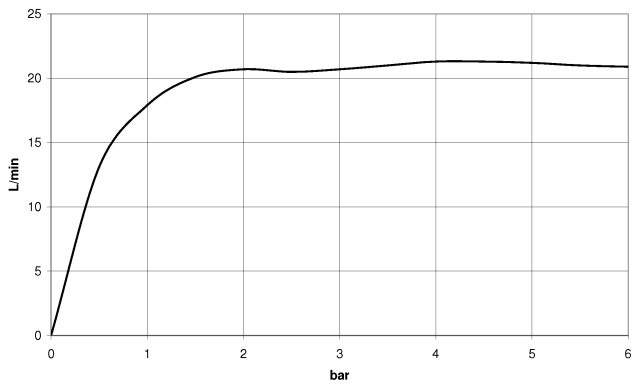

META Single-lever bath mixer for wall mounting with hand shower set - Matte Black

META

33 233 660

- spout: circular, air-enriched flow
- max. flow 14 l/min at 3 bar flow pressure
- Hand shower: COMPACT RAIN, max. flow rate 6.8 l/min (at 3 bar)
- complete hand shower set with anti-scale system
- automatic bath/shower diverter
- 202mm projection
- slide-on rosettes Ø 60 mm
- gauge 150 mm - 15 mm
- 1/2" connection
- metal shower hose 1250mm with integrated anti-twist protection
- shower holder rosette Ø 57mm
- WRAS 2207043

Intrinsic protection against back flow.

	Matte Black	33 233 660-33
	Chrome	33 233 660-00
	Brushed Platinum	33 233 660-06
	Dark Chrome	33 233 660-19
	Light Gold	33 233 660-26
	Brushed Light Gold	33 233 660-27
	Brushed Bronze	33 233 660-42
	Brushed Champagne (22kt Gold)	33 233 660-46
	Champagne (22kt Gold)	33 233 660-47
	Brushed Chrome	33 233 660-93
	Brushed Dark Platinum	33 233 660-99

33 233 660
mm [inches]

Flow rate chart

Certificates

Belgaqua_21-025- LGA_29687. WRAS_2207043.
27_1.

33 233 660
Parts for other
finishes can be found
here: Chrome

Spare parts list

No.	Item Number	Name	Quantity used	Delivery time
1	33 200 660-33	META Single-lever bath mixer for wall mounting without shower set - Matte Black	1	10
2	28 050 920-33	holder	1	-
Spare part can no longer be ordered, please order the replacement item				
3	90 30 02 072 00-33	Metal shower hose 1/2" x 3/8" x 1250 mm - Matte Black	1	30
4	90 12 11 140 30-33	shower	1	30